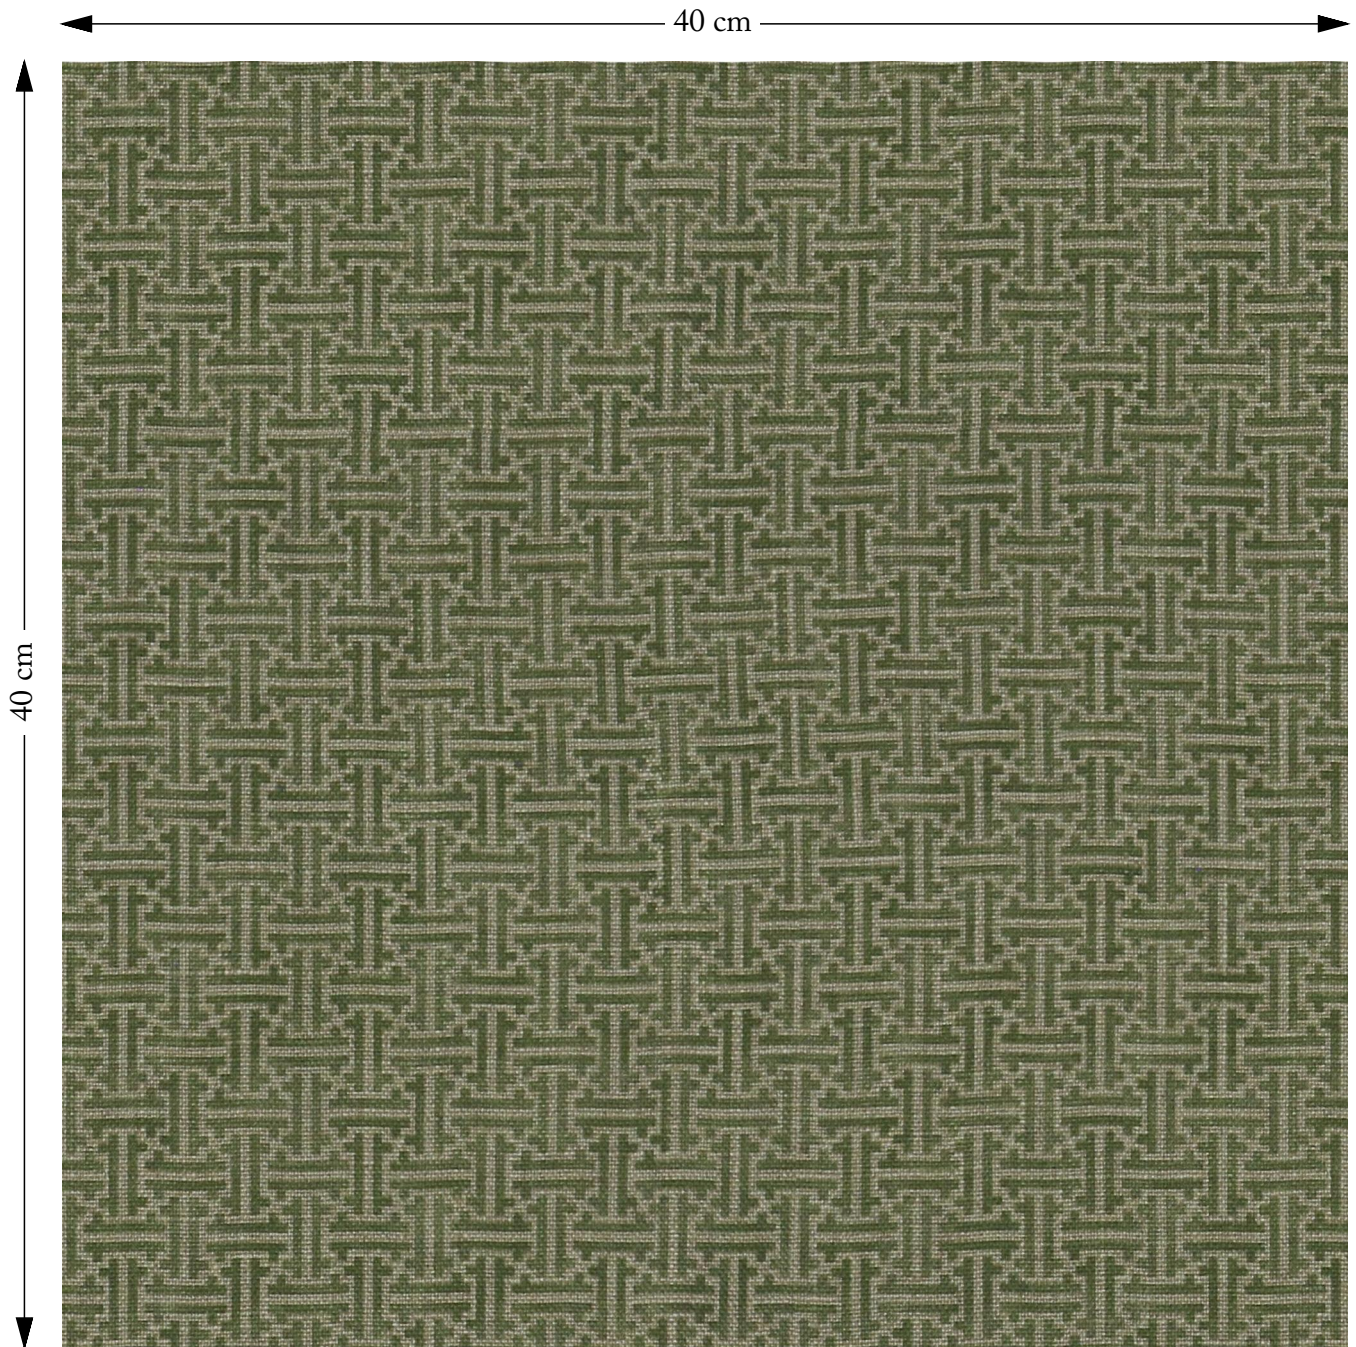

SOFAS & STUFF

The amount of fabric shown above is indicated by the dimension.

RHS 23 Gertrude Jekyll Lattice Olive

Composition: 67% Viscose 33% Linen
Repeat: Horizontal 7.6cm Vertical 7.6cm
Martindale: 33000
Care: Professional Clean Only