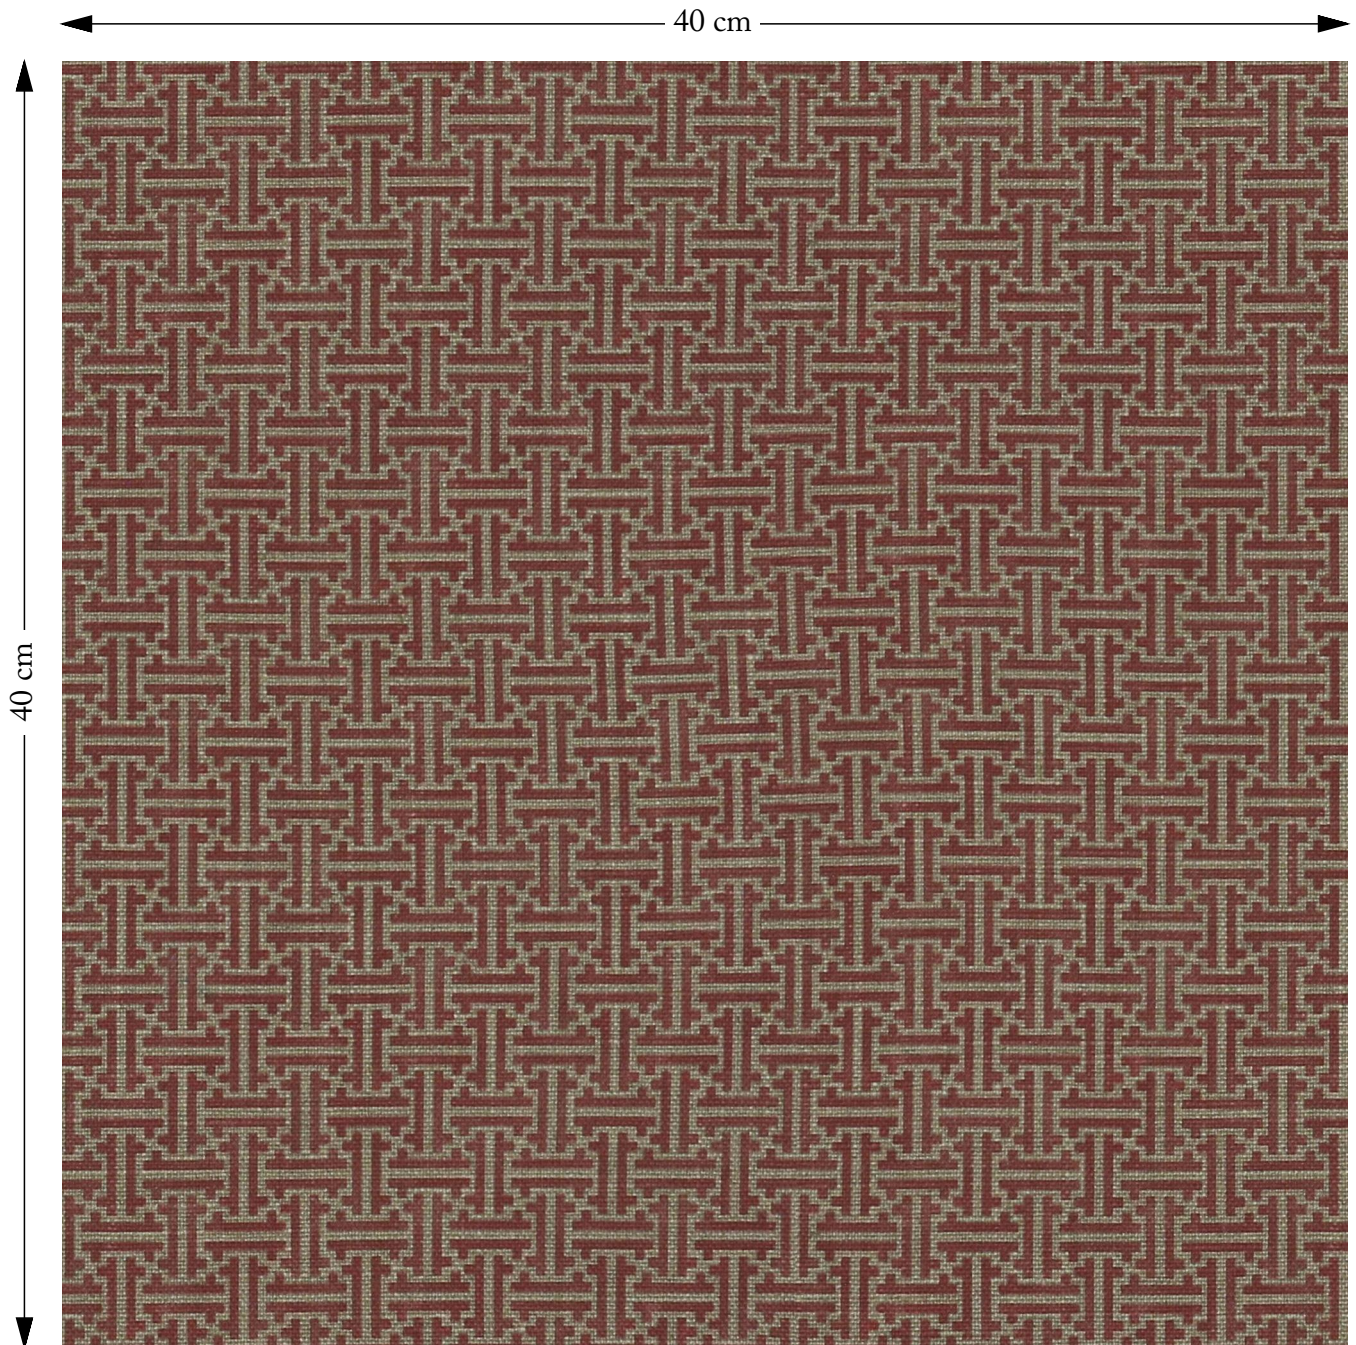

# SOFAS & STUFF

The amount of fabric shown above is indicated by the dimension.

RHS 23 Gertrude Jekyll Lattice Red

Composition: 67% Viscose 33% Linen  
Repeat: Horizontal 7.6cm Vertical 7.6cm  
Martindale: 33000  
Care: Professional Clean Only