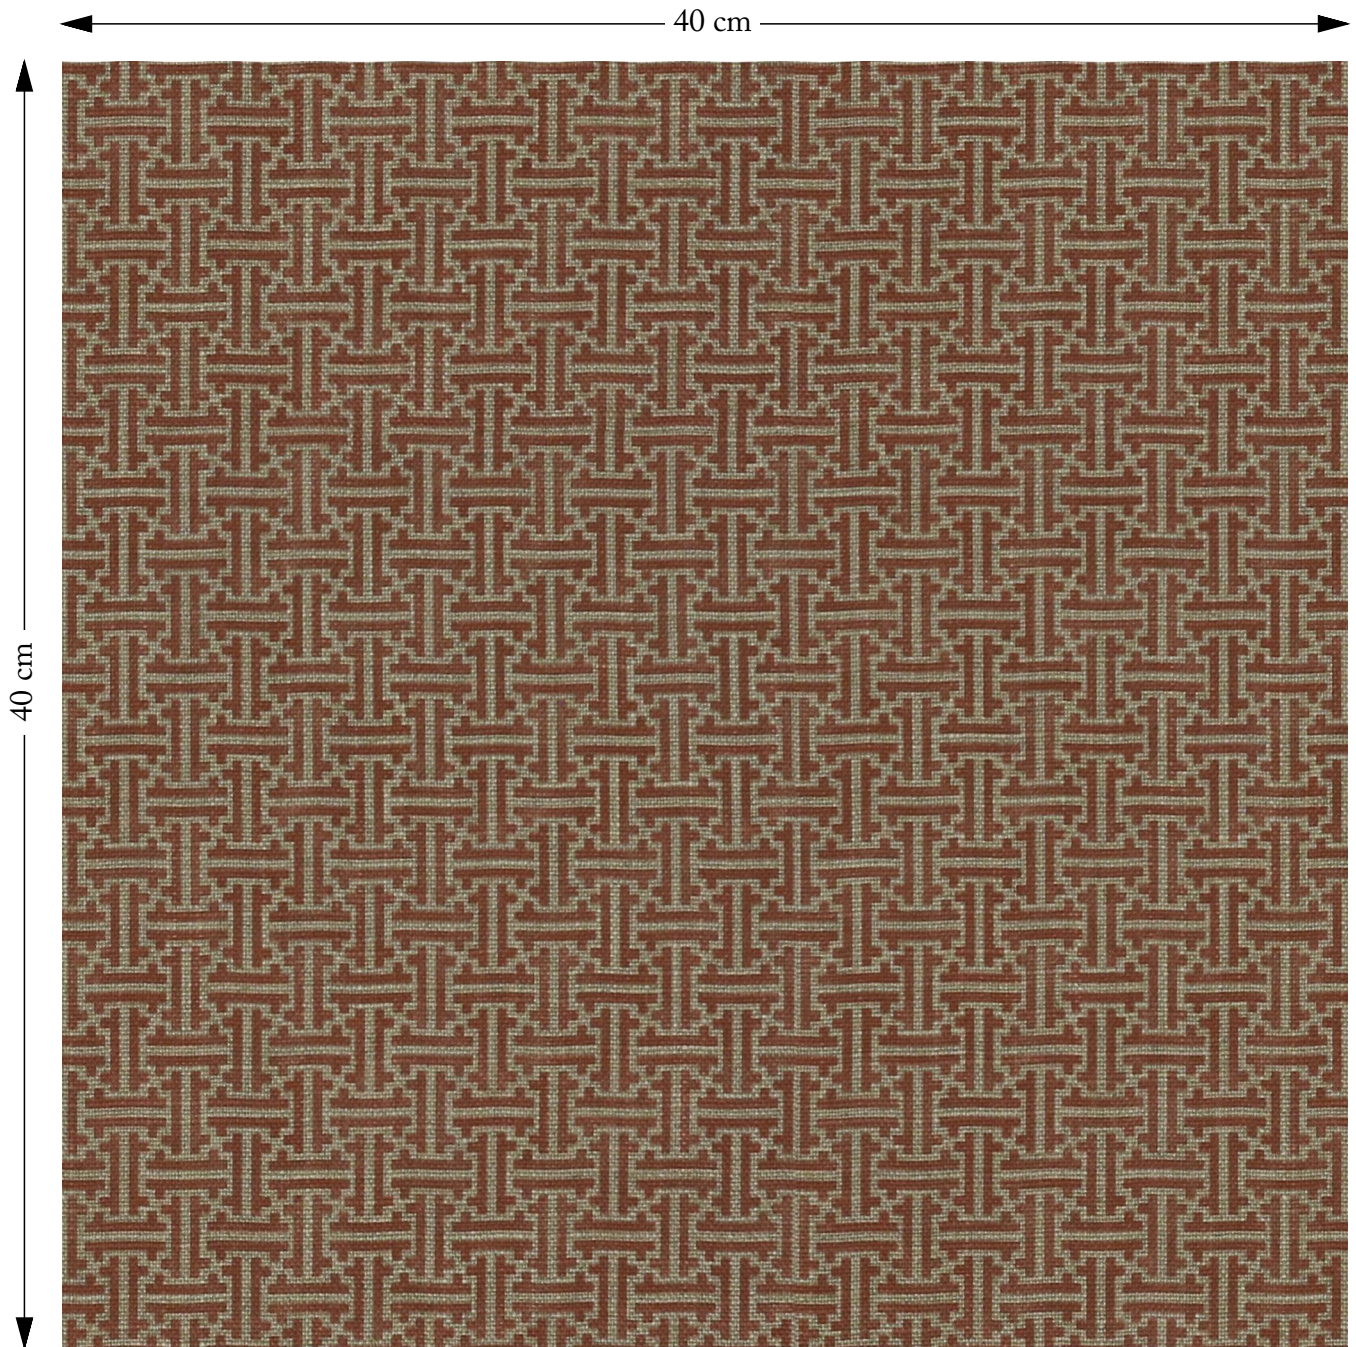

SOFAS & STUFF

The amount of fabric shown above is indicated by the dimension.

RHS 23 Gertrude Jekyll Lattice Terracotta

Composition: 67% Viscose 33% Linen
Repeat: Horizontal 7.6cm Vertical 7.6cm
Martindale: 33000
Care: Professional Clean Only