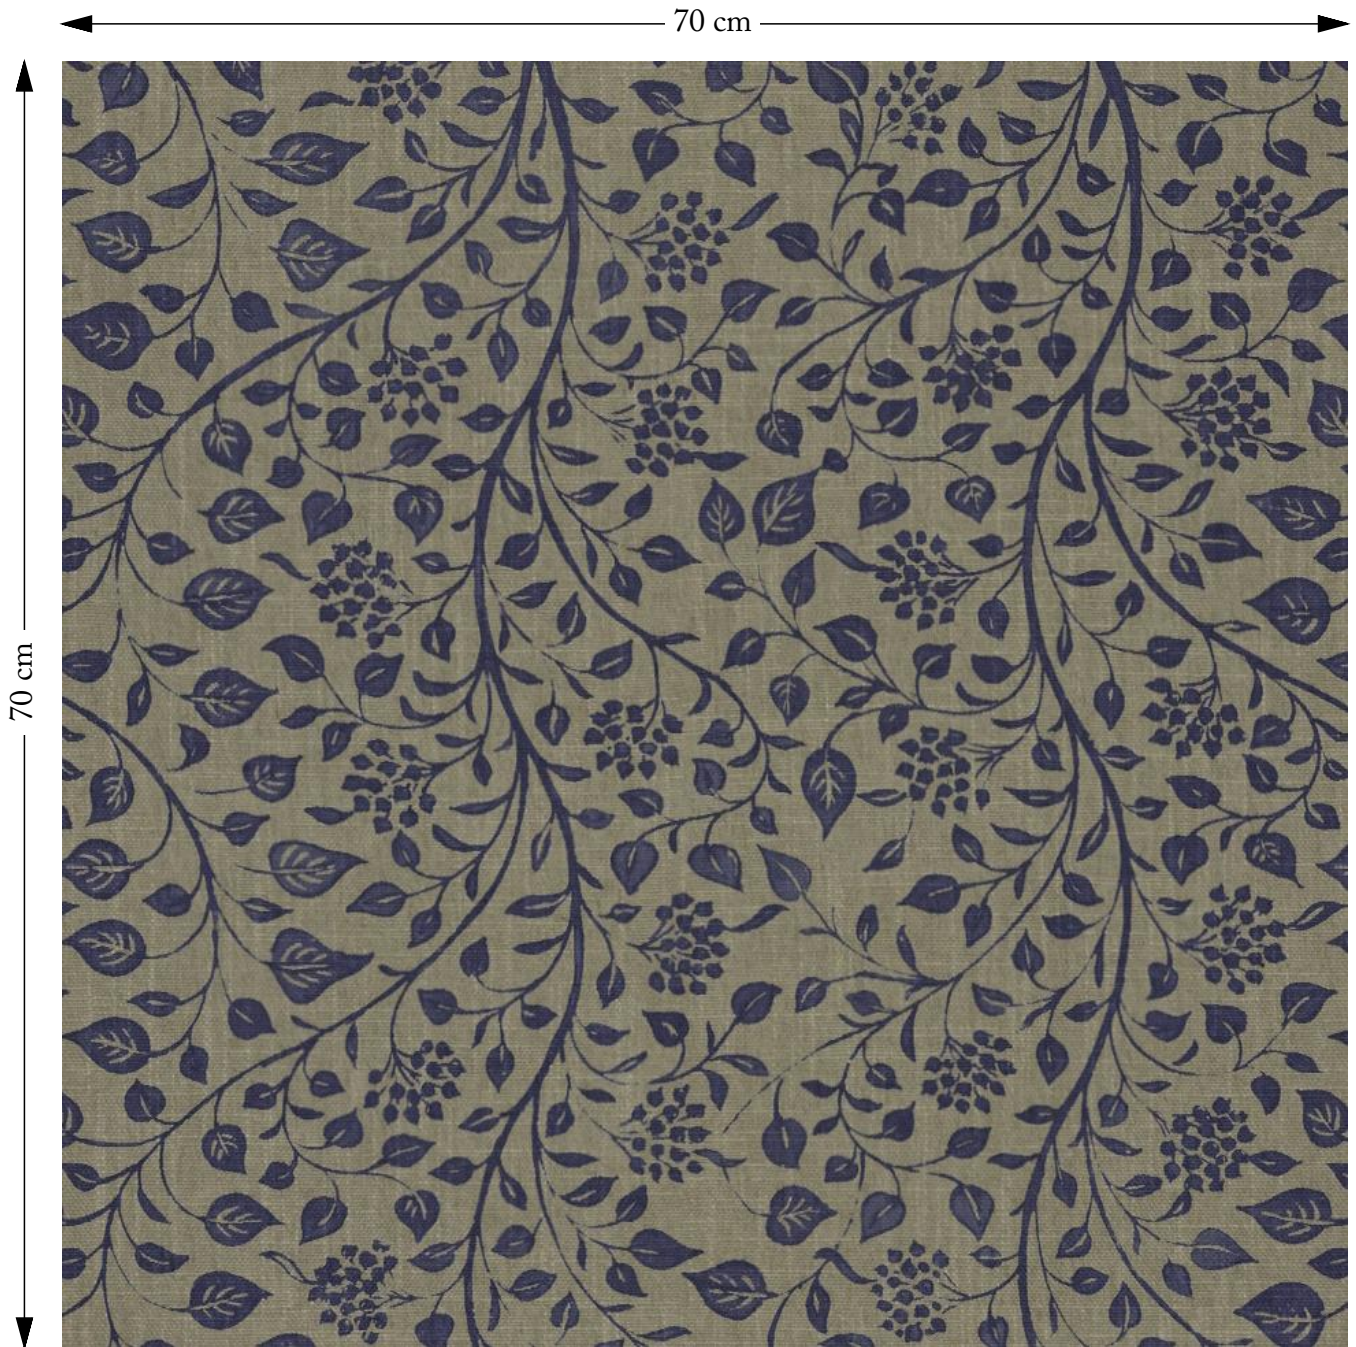

# SOFAS & STUFF

The amount of fabric shown above is indicated by the dimension.

## RHS 23 Gertrude Jekyll Trailing Vine Blue

Composition: 67% Viscose 33% Linen

Repeat: Horizontal 69.0cm Vertical 152.5cm

Martindale: 33000

Care: Professional Clean Only