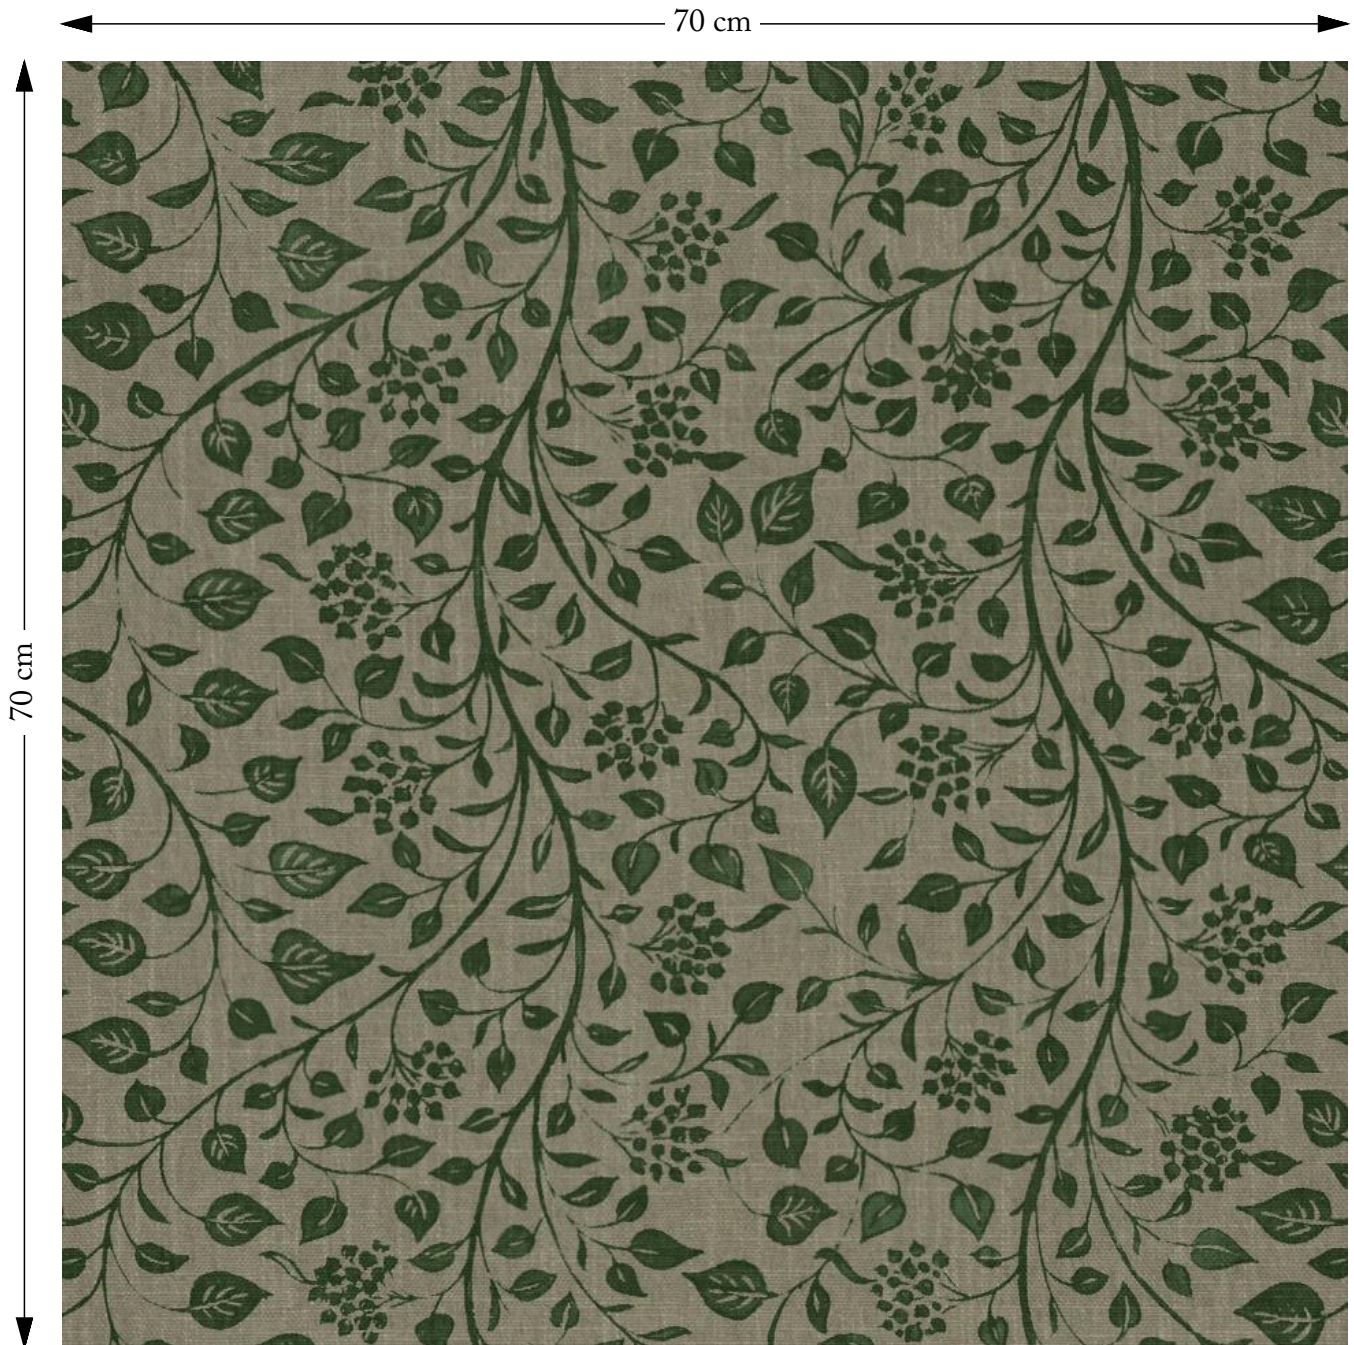

SOFAS & STUFF

The amount of fabric shown above is indicated by the dimension.

RHS 23 Gertrude Jekyll Trailing Vine Green

Composition: 67% Viscose 33% Linen

Repeat: Horizontal 69.0cm Vertical 152.5cm

Martindale: 33000