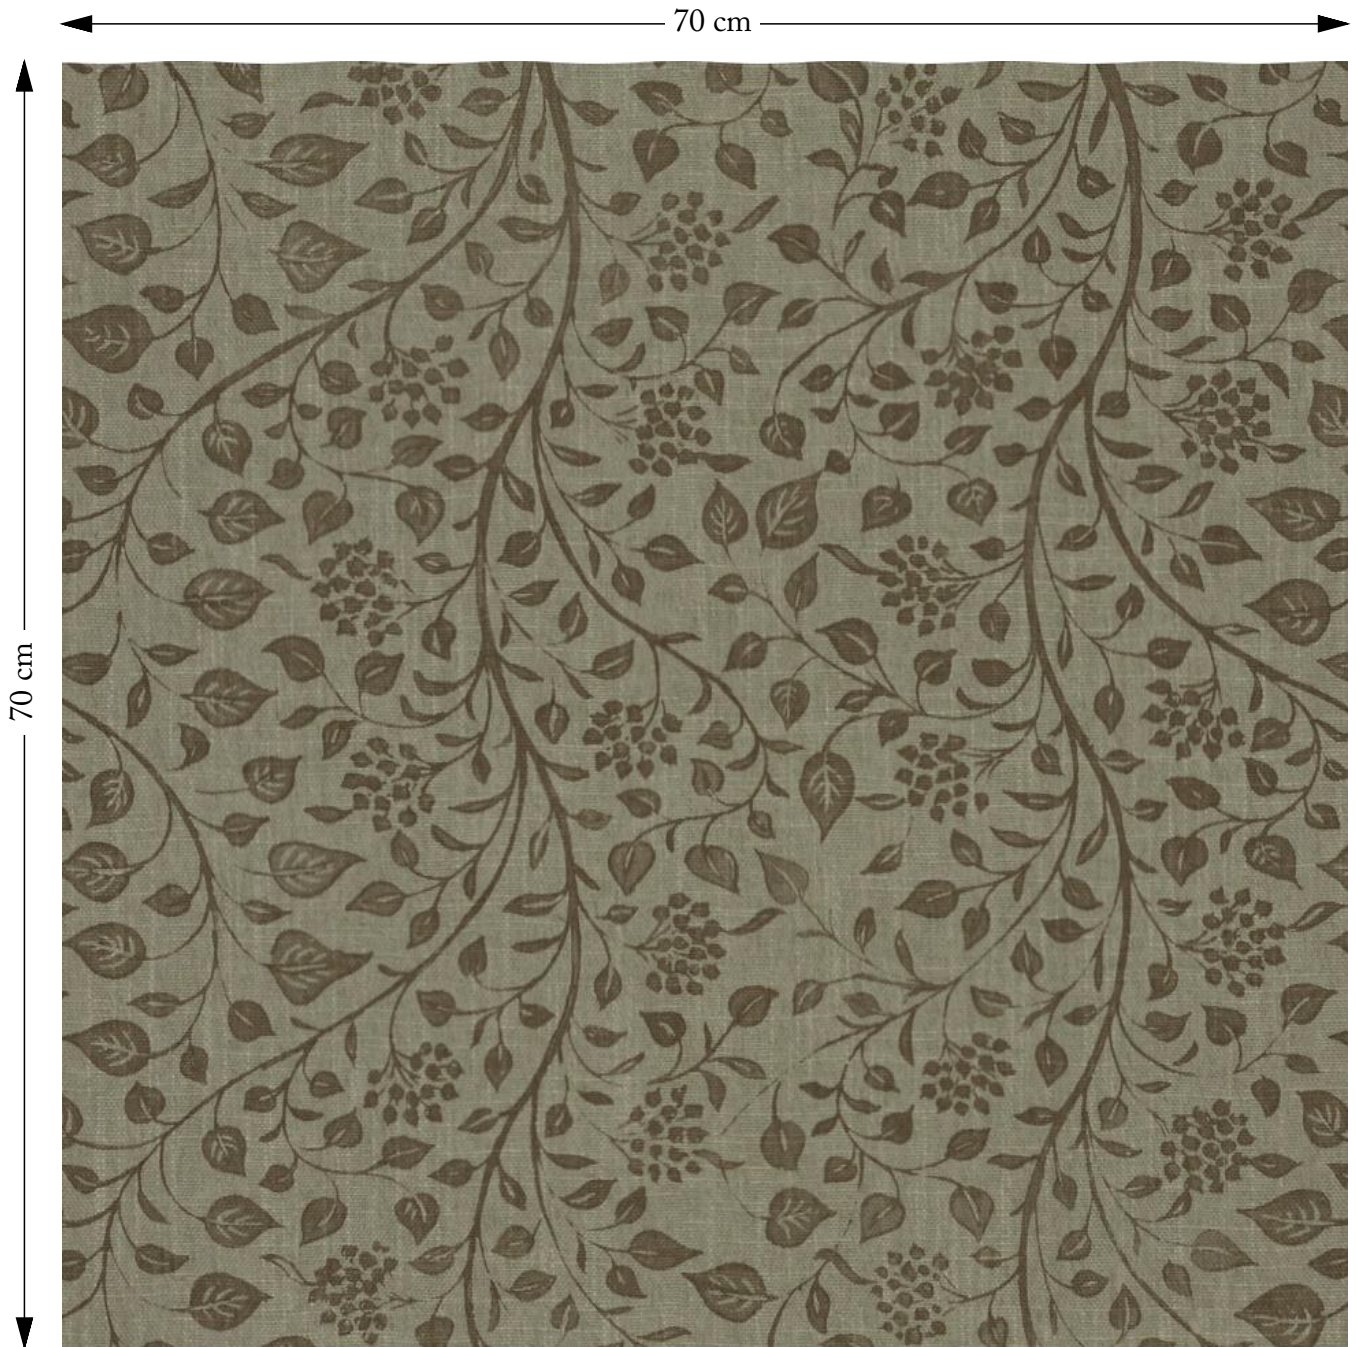

SOFAS & STUFF

The amount of fabric shown above is indicated by the dimension.

RHS 23 Gertrude Jekyll Trailing Vine Natural

Composition: 67% Viscose 33% Linen
Repeat: Horizontal 69.0cm Vertical 152.5cm
Martindale: 33000
Care: Professional Clean Only