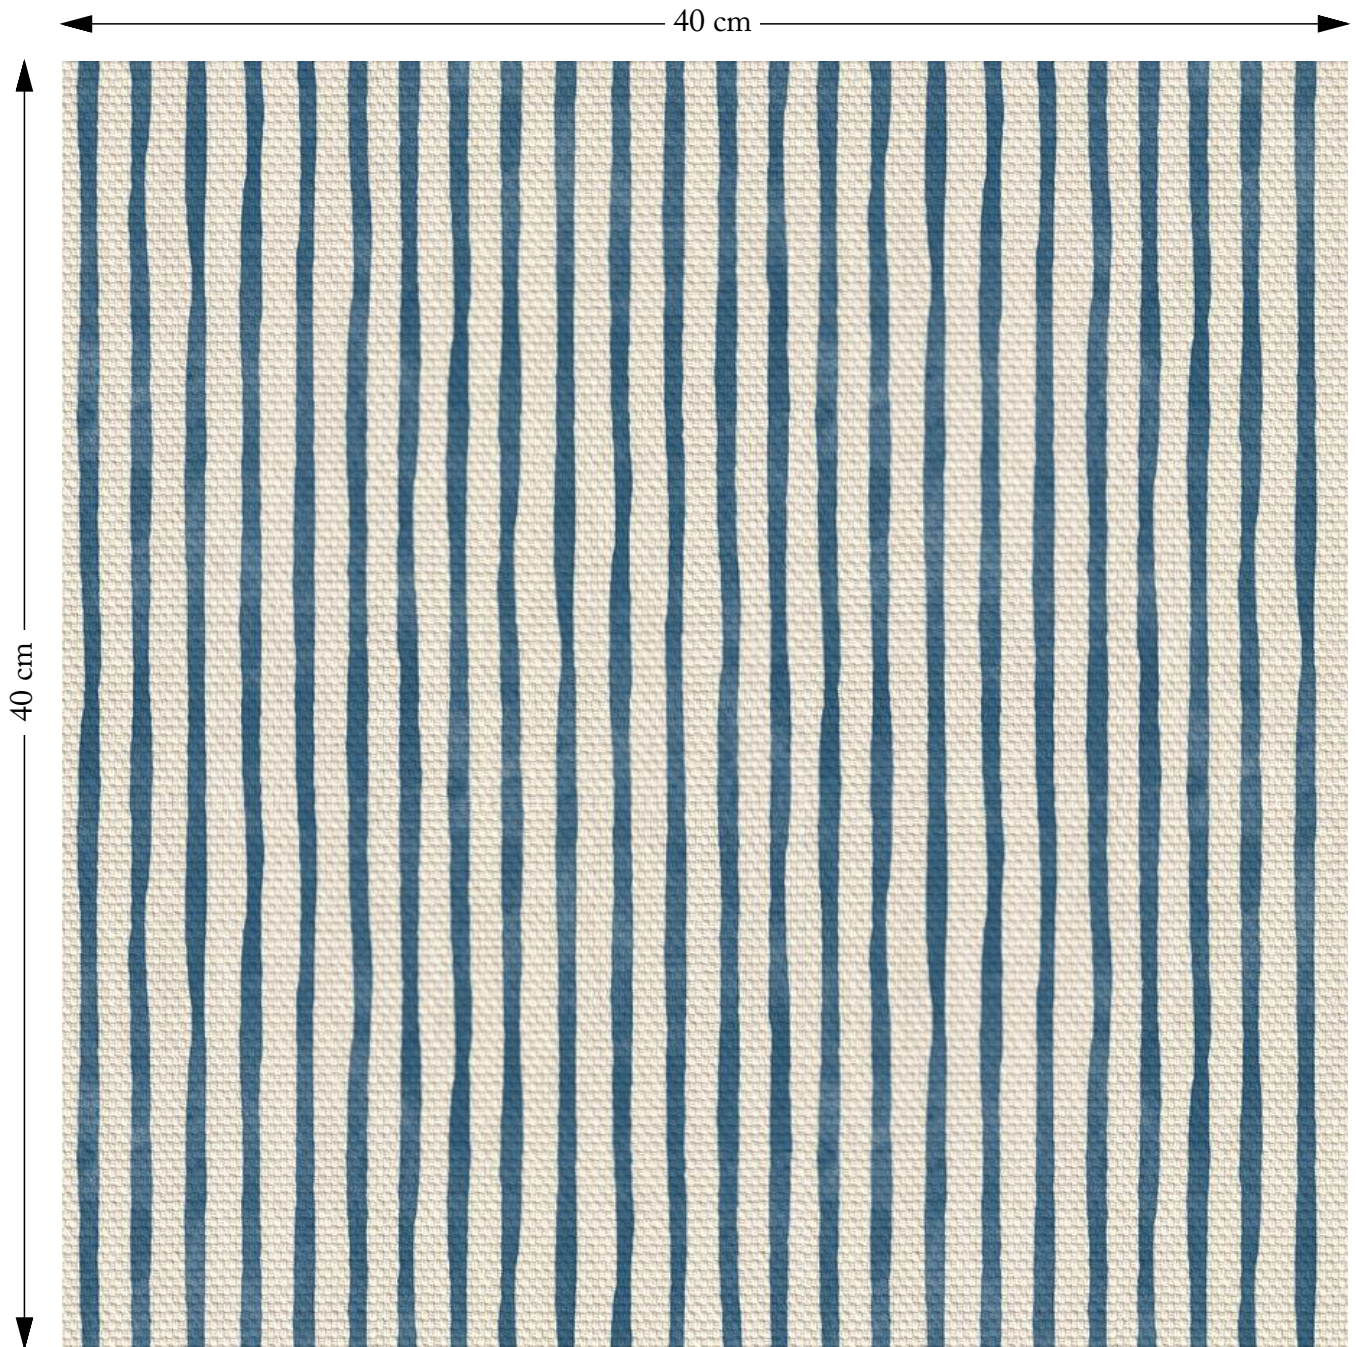

SOFAS & STUFF

The amount of fabric shown above is indicated by the dimension.

Spill Resistant Gully Stripe Azure

Composition: 100% Polyester

Repeat: Horizontal 1.7cm Vertical 0.0cm

Martindale: 40000

Care: Professional Clean Only

Description: A narrow tonal stripe with a subtly hand-drawn edge. Structured yet expressive, Gully evokes organic movement and texture.