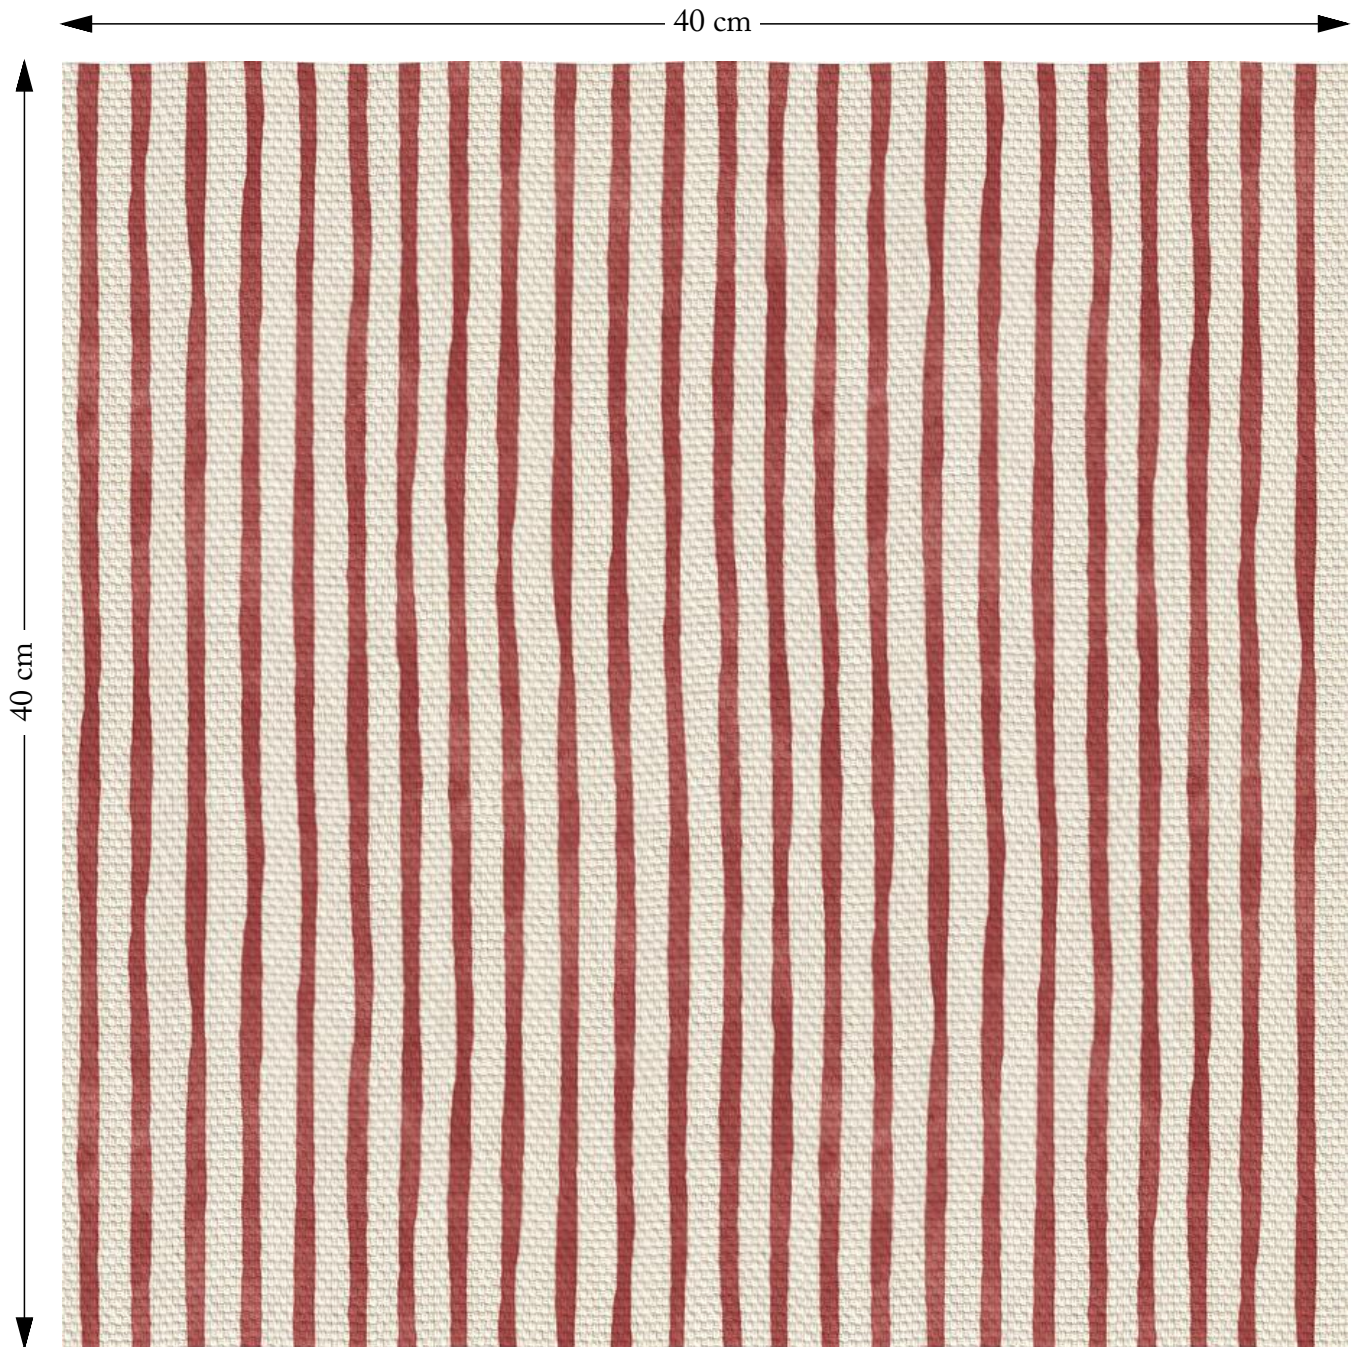

SOFAS & STUFF

The amount of fabric shown above is indicated by the dimension.

Gully Stripe Tuscan Red

Composition: 88% Cotton 12% Polyester

Repeat: Horizontal 7.7cm Vertical 0.0cm

Martindale: 40000

Care: Professional Clean Only

Description: A narrow tonal stripe with a subtly hand-drawn edge. Structured yet expressive, Gully evokes organic movement and texture. Available in 12 colourways that bring personality to upholstery.