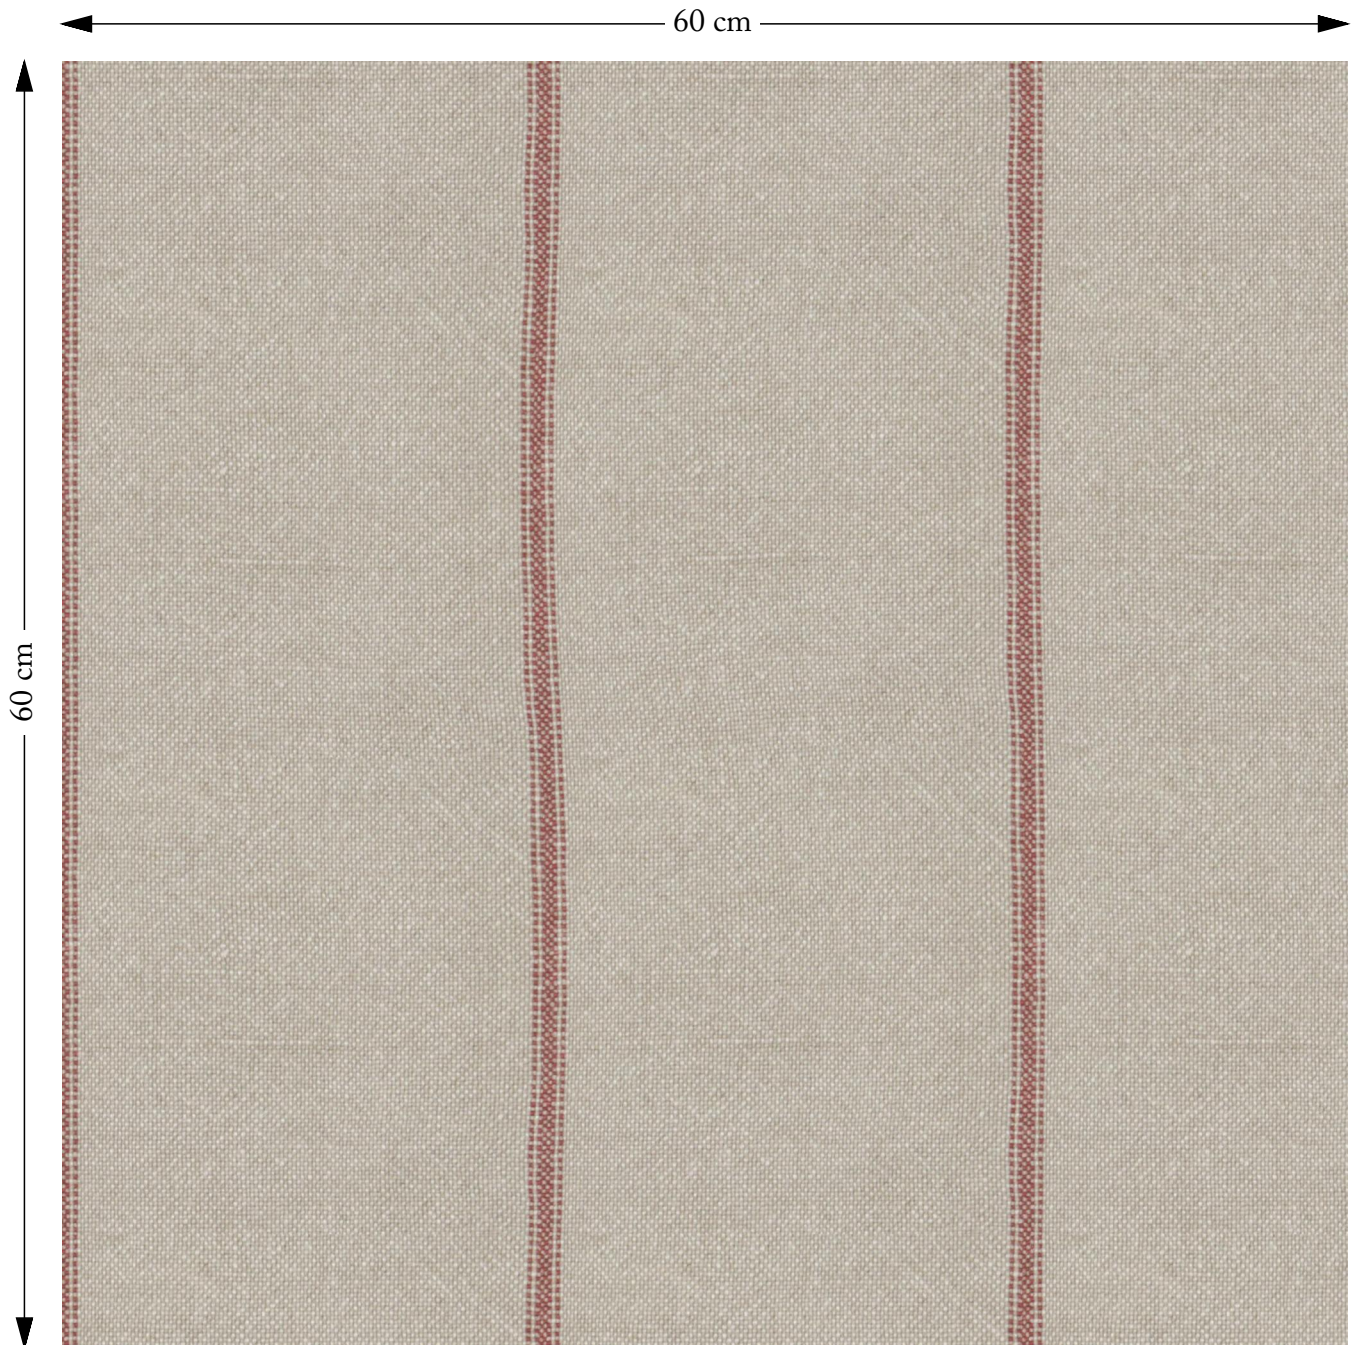

# SOFAS & STUFF

The amount of fabric shown above is indicated by the dimension.

## Linens Grain Sack Stripe Red

Composition: 100% Linen

Repeat: Horizontal 0.0cm Vertical 25.5cm

Martindale: 25000

Care: Professional Clean Only

Description: Part of our collection of fabrics that are designed by, or exclusive to us, this organic flax Belgian linen is a stylish, durable and sustainable choice.