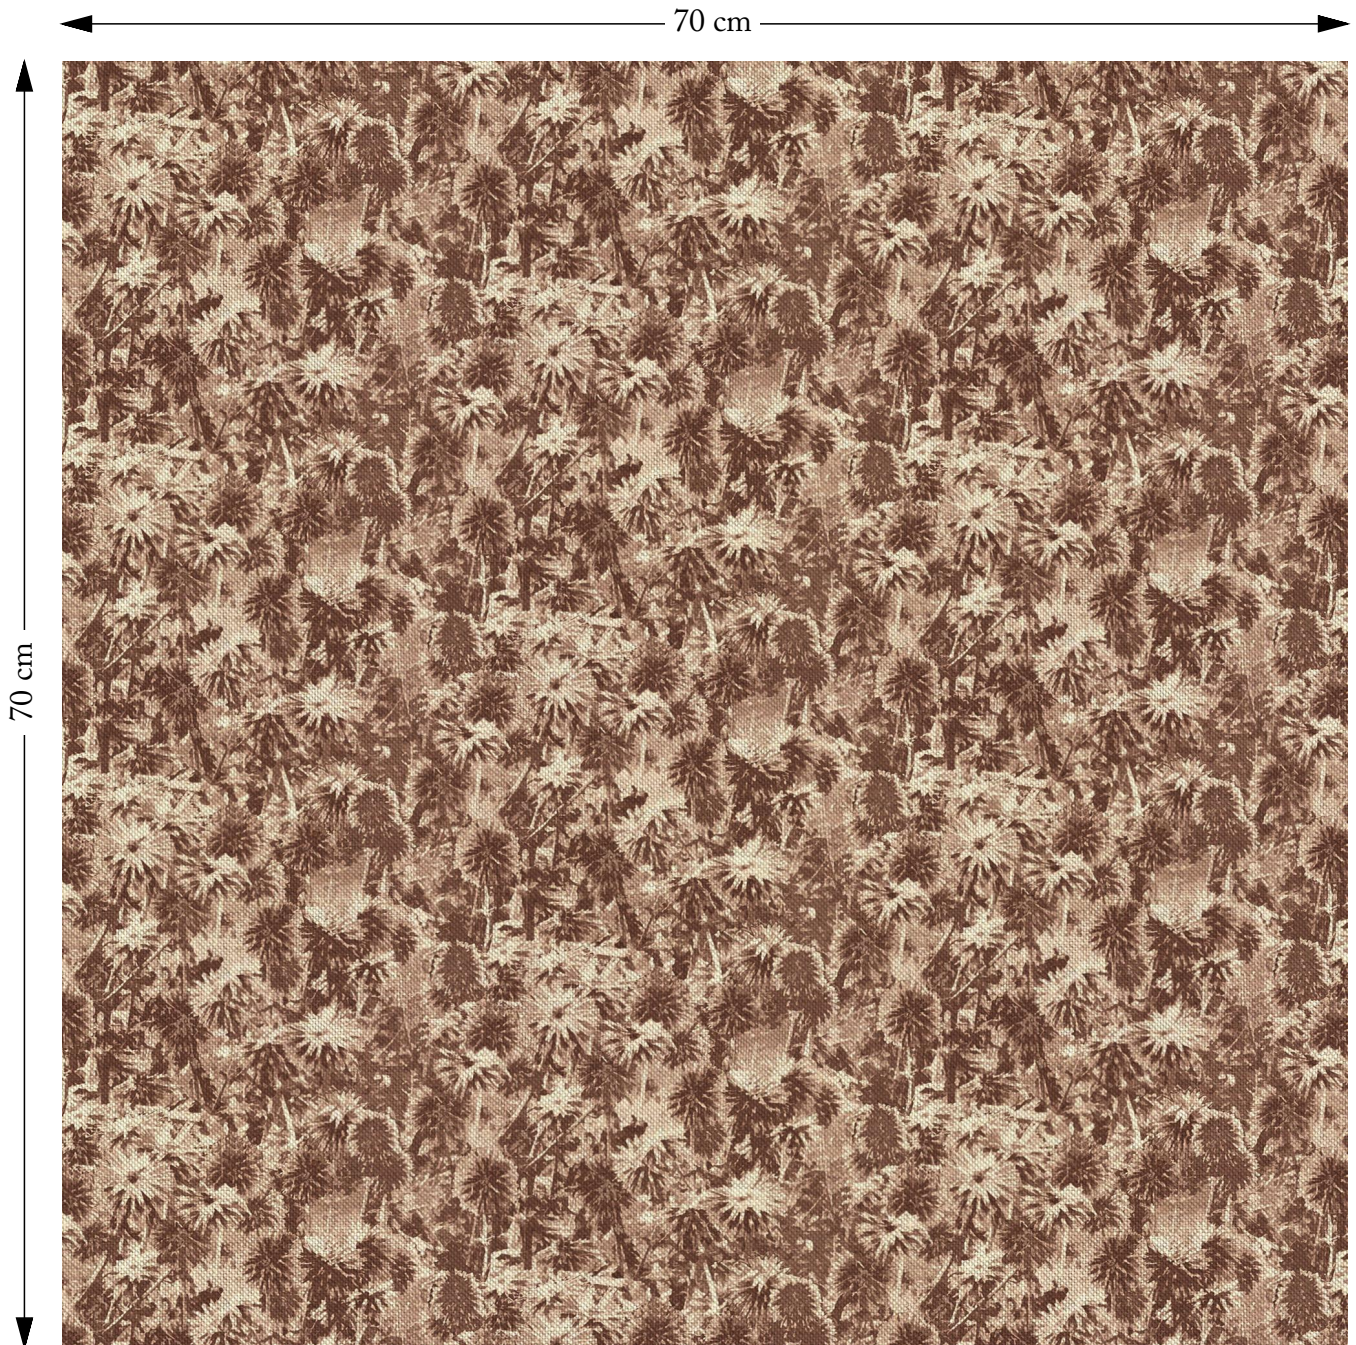

# SOFAS & STUFF

The amount of fabric shown above is indicated by the dimension.

## Globe Thistle Berry

Composition: 60% Linen 30% Cotton 10% Nylon

Repeat: Horizontal 46.0cm Vertical 18.1cm

Martindale: 30000

Care: Professional Clean Only

Description: A richly layered botanical design of stylised wild thistle blooms, with a soft, painterly feel.