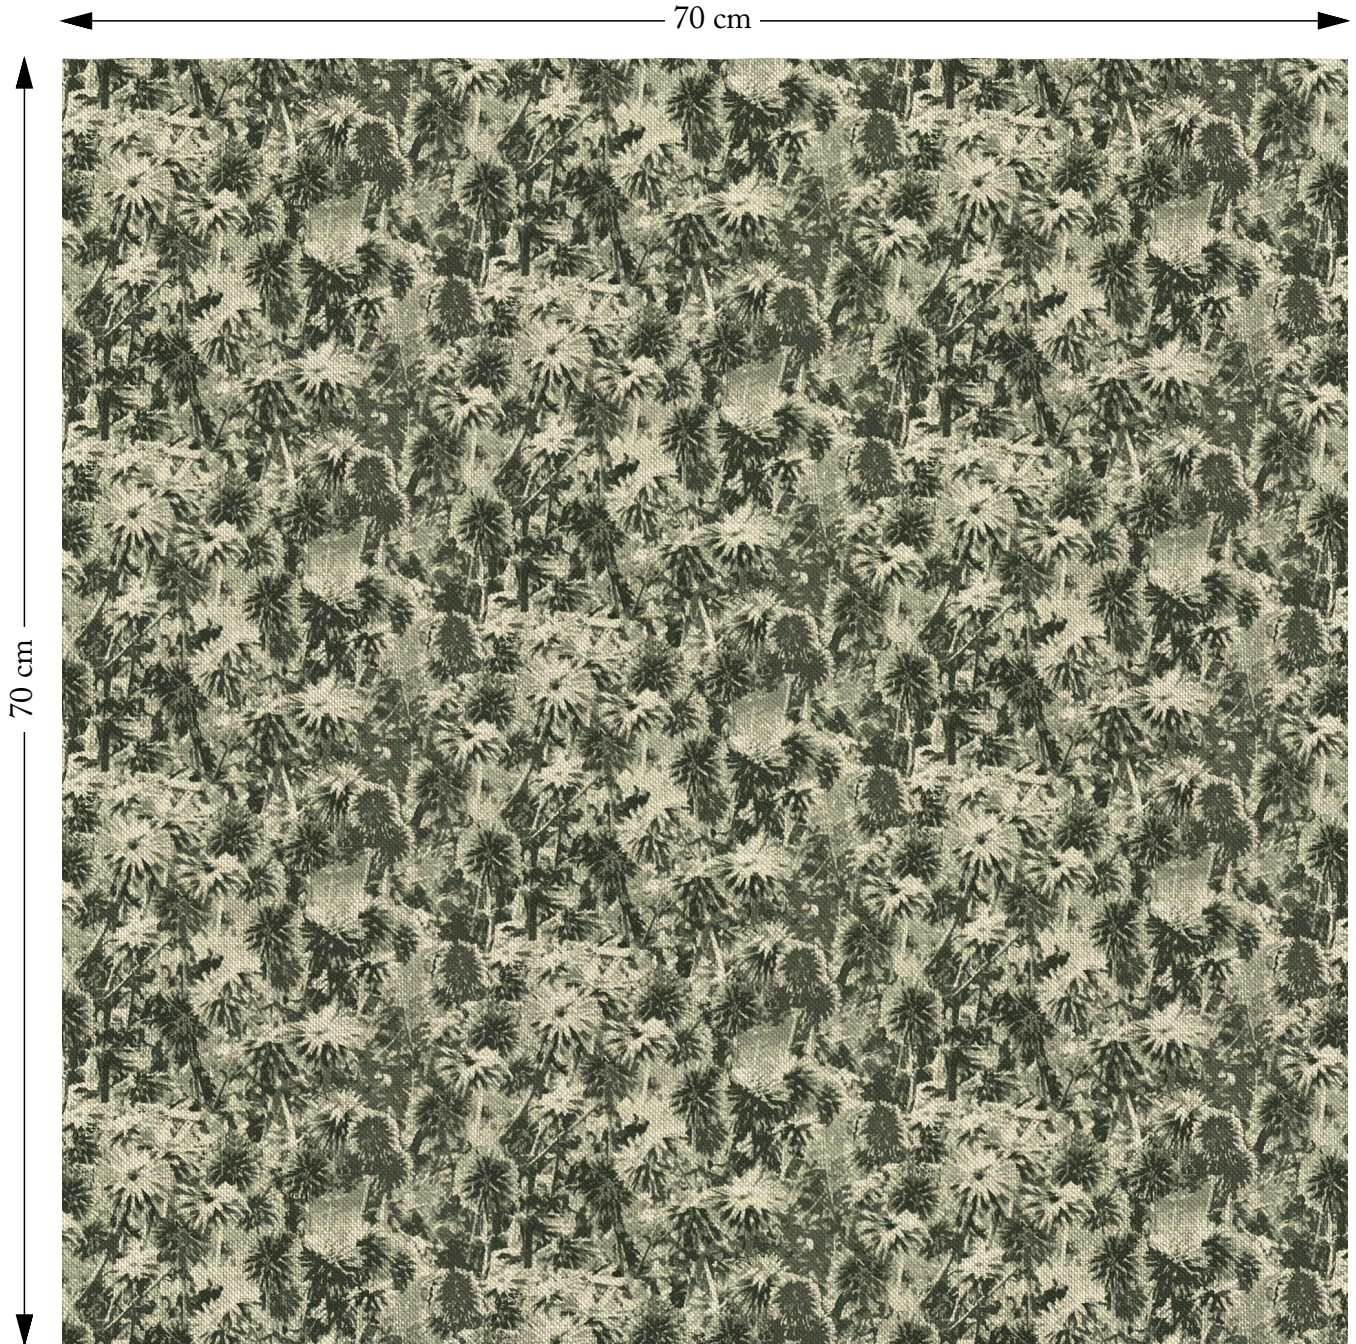

# SOFAS & STUFF

The amount of fabric shown above is indicated by the dimension.

## Globe Thistle Forest Green

Composition: 60% Linen 30% Cotton 10% Nylon

Repeat: Horizontal 46.0cm Vertical 18.1cm

Martindale: 30000

Care: Professional Clean Only

Description: A richly layered botanical design of stylised wild thistle blooms, with a soft, painterly feel.