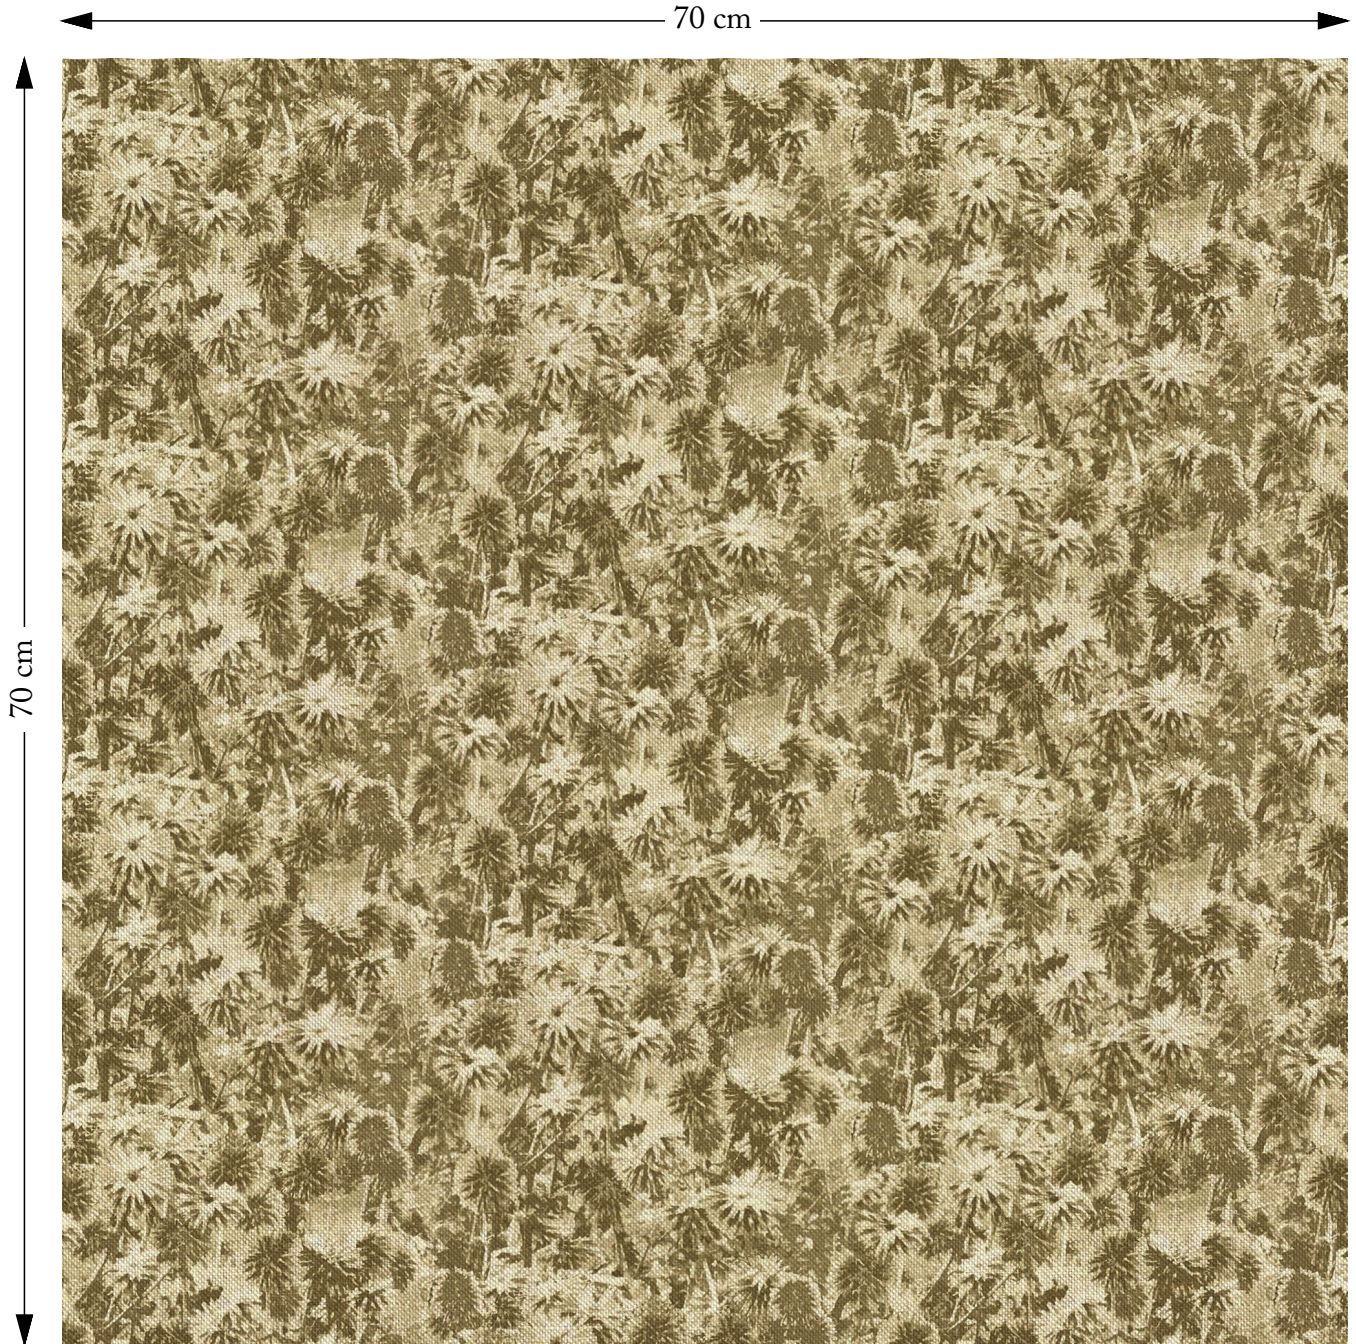

# SOFAS & STUFF

The amount of fabric shown above is indicated by the dimension.

## Globe Thistle Sandstone

Composition: 60% Linen 30% Cotton 10% Nylon

Repeat: Horizontal 46.0cm Vertical 18.1cm

Martindale: 30000

Care: Professional Clean Only

Description: A richly layered botanical design of stylised wild thistle blooms, with a soft, painterly feel.