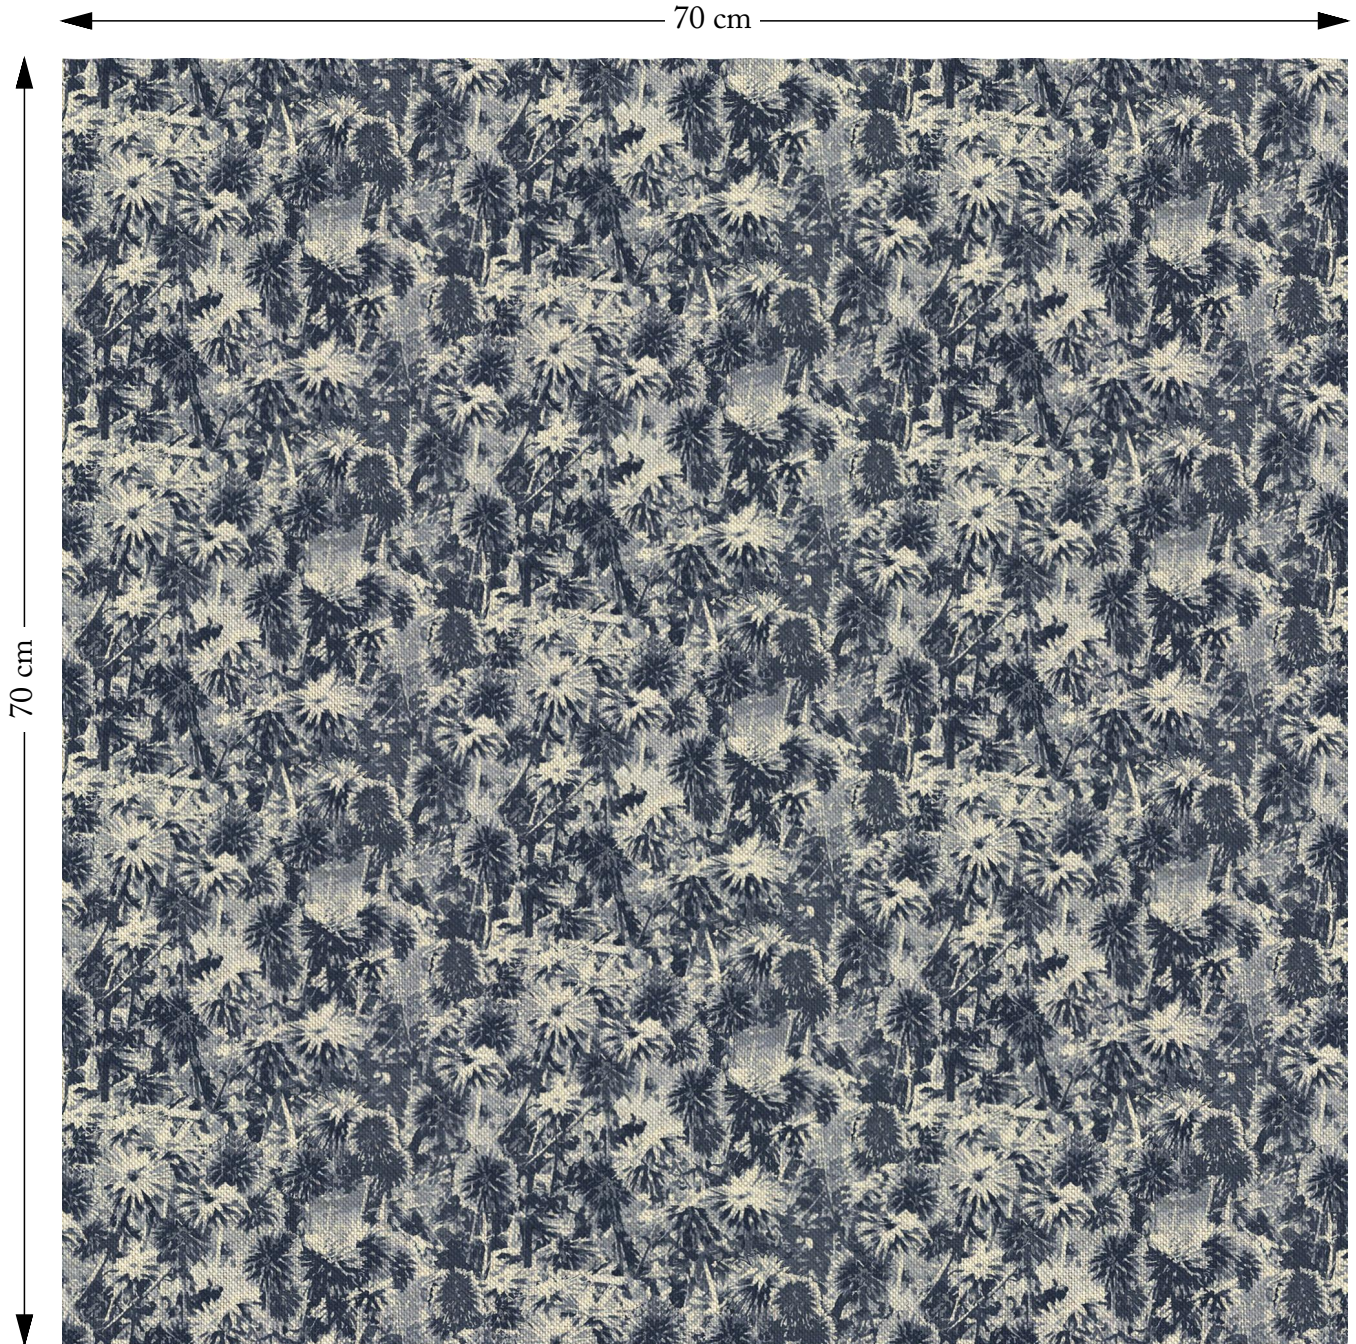

# SOFAS & STUFF

The amount of fabric shown above is indicated by the dimension.

## Globe Thistle Storm

Composition: 60% Linen 30% Cotton 10% Nylon

Repeat: Horizontal 46.0cm Vertical 18.1cm

Martindale: 30000

Care: Professional Clean Only

Description: A richly layered botanical design of stylised wild thistle blooms, with a soft, painterly feel.