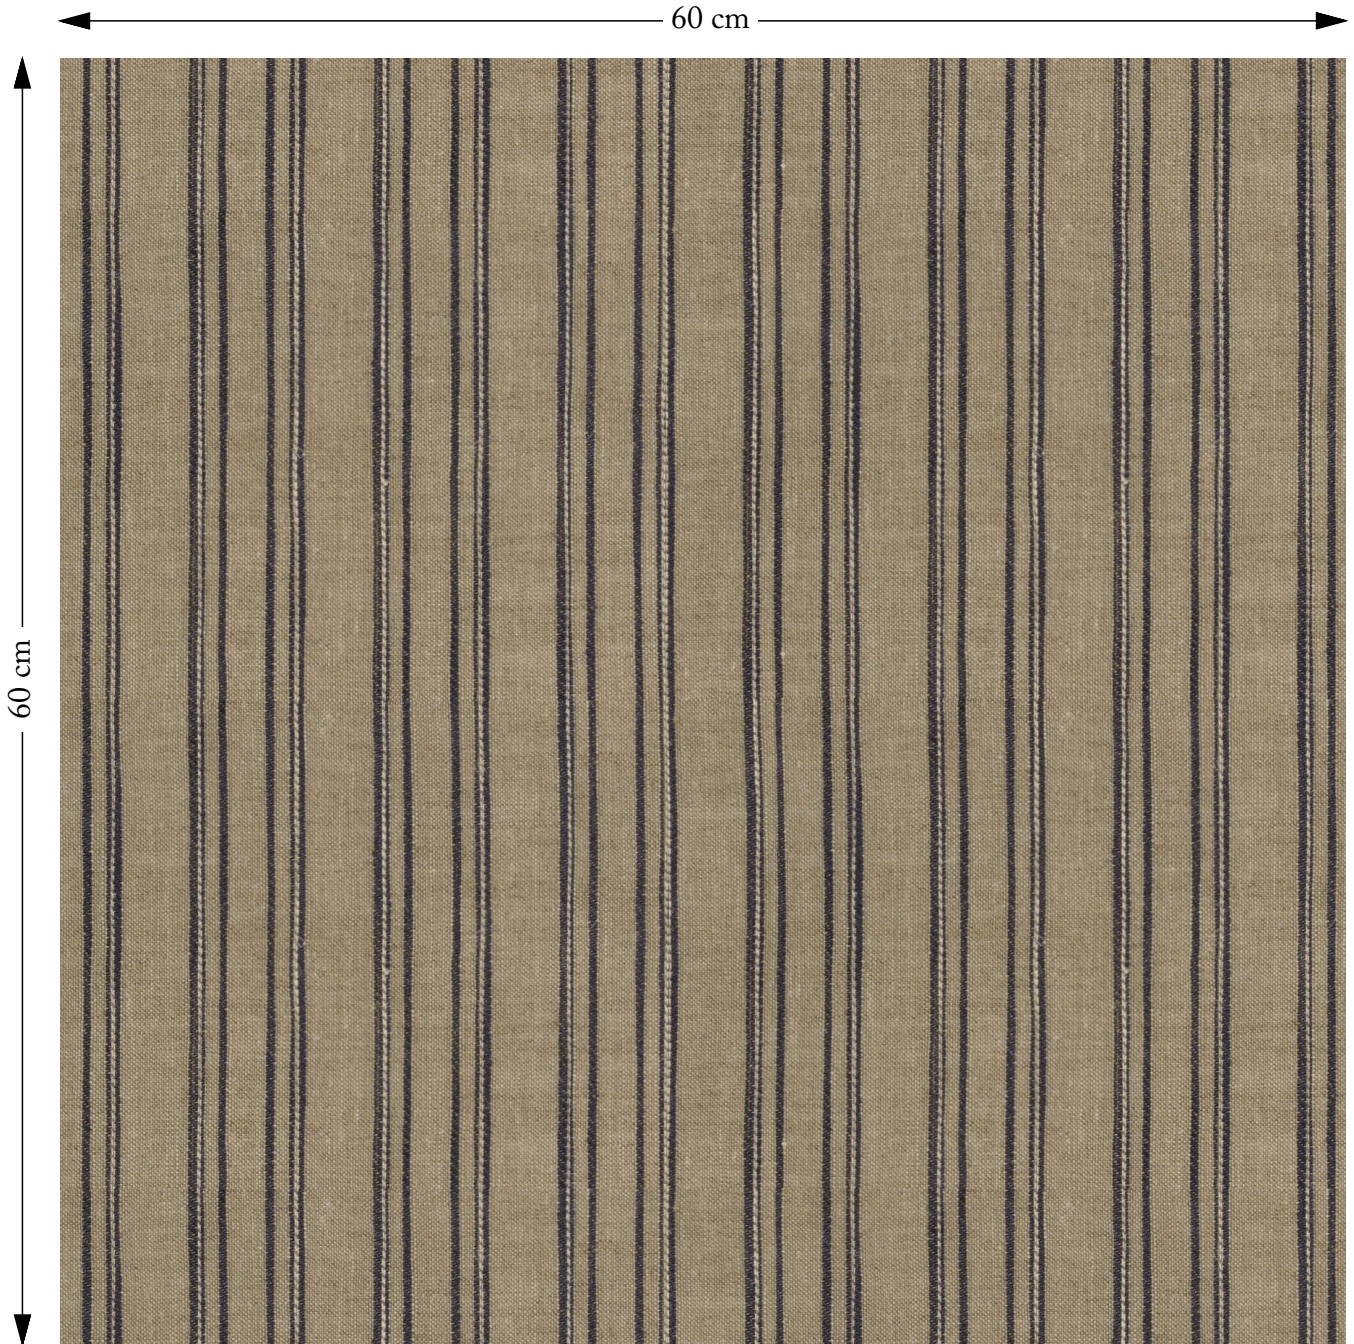

# SOFAS & STUFF

The amount of fabric shown above is indicated by the dimension.

## Woven Linen Stripes Hovingham Blue

Composition: 92% Linen 8% Viscose

Repeat: Horizontal 0.0cm Vertical 8.5cm

Martindale: 25000

Care: Professional Clean Only

Description: Narrow bands of red or blue stripes with subtle white detailing, woven in a natural 100% linen base.