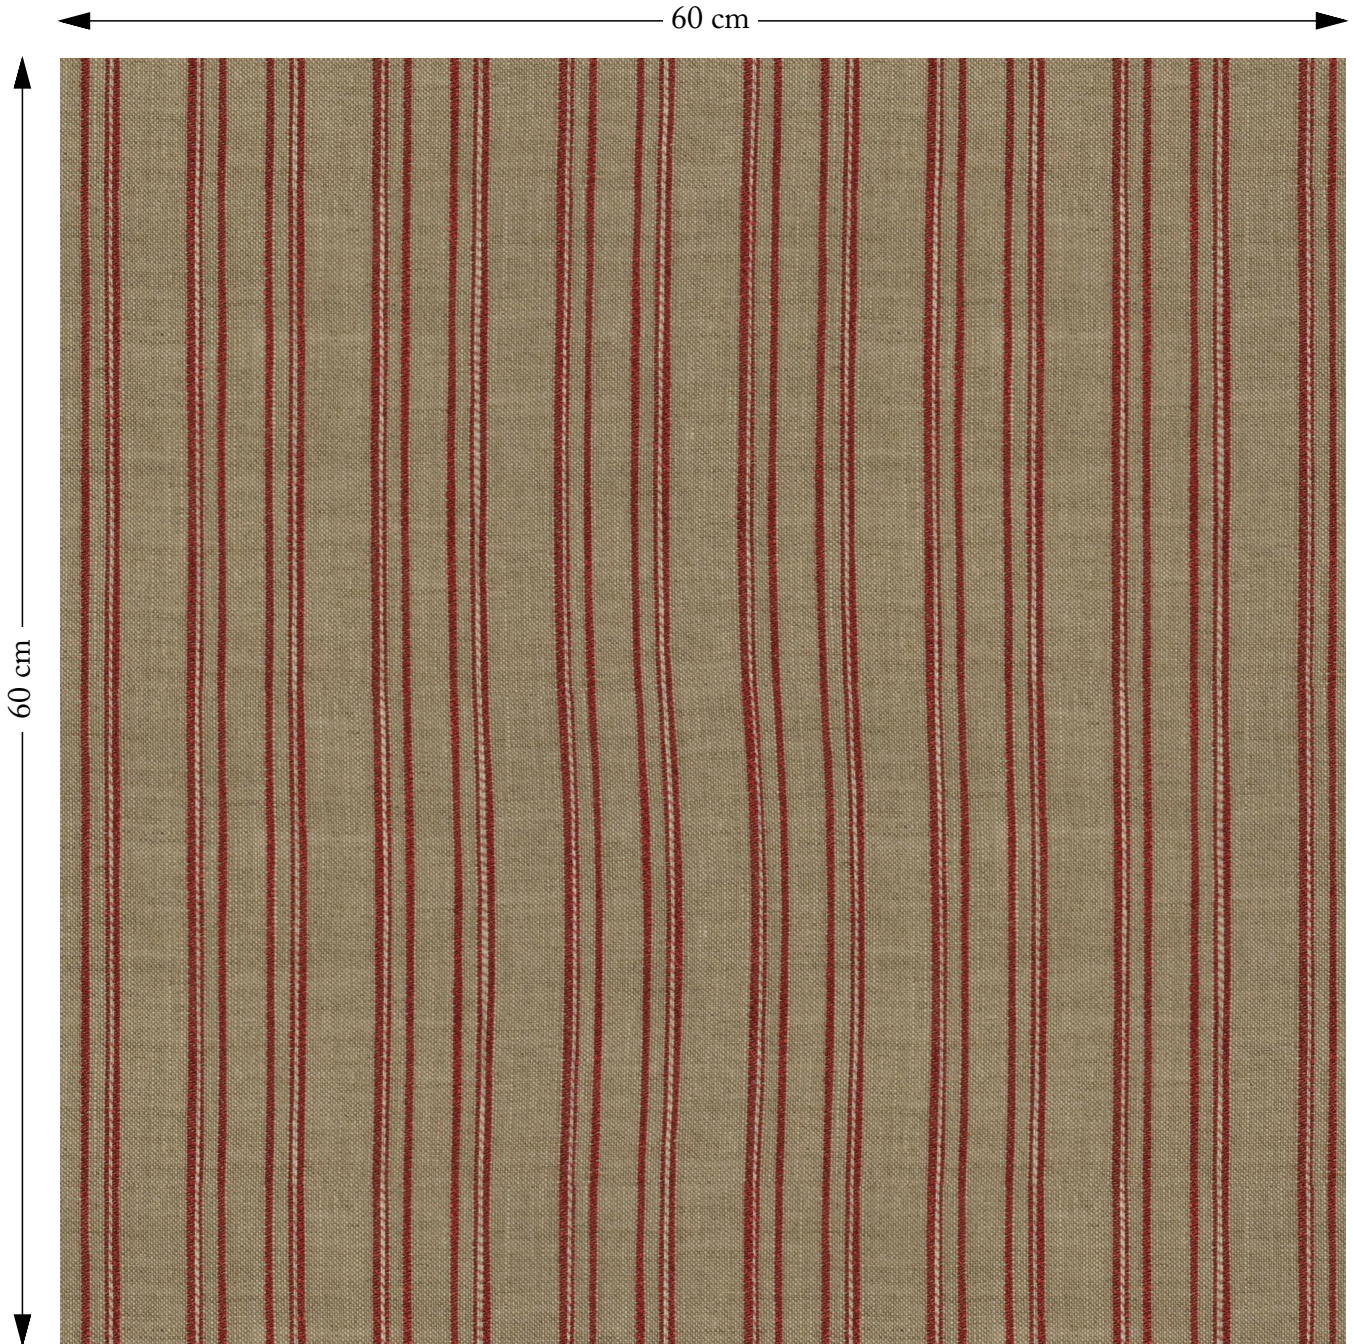

SOFAS & STUFF

The amount of fabric shown above is indicated by the dimension.

Woven Linen Stripes Hovingham Red

Composition: 92% Linen 8% Viscose

Repeat: Horizontal 0.0cm Vertical 8.5cm

Martindale: 25000

Care: Professional Clean Only

Description: Narrow bands of red or blue stripes with subtle white detailing, woven in a natural 100% linen base.