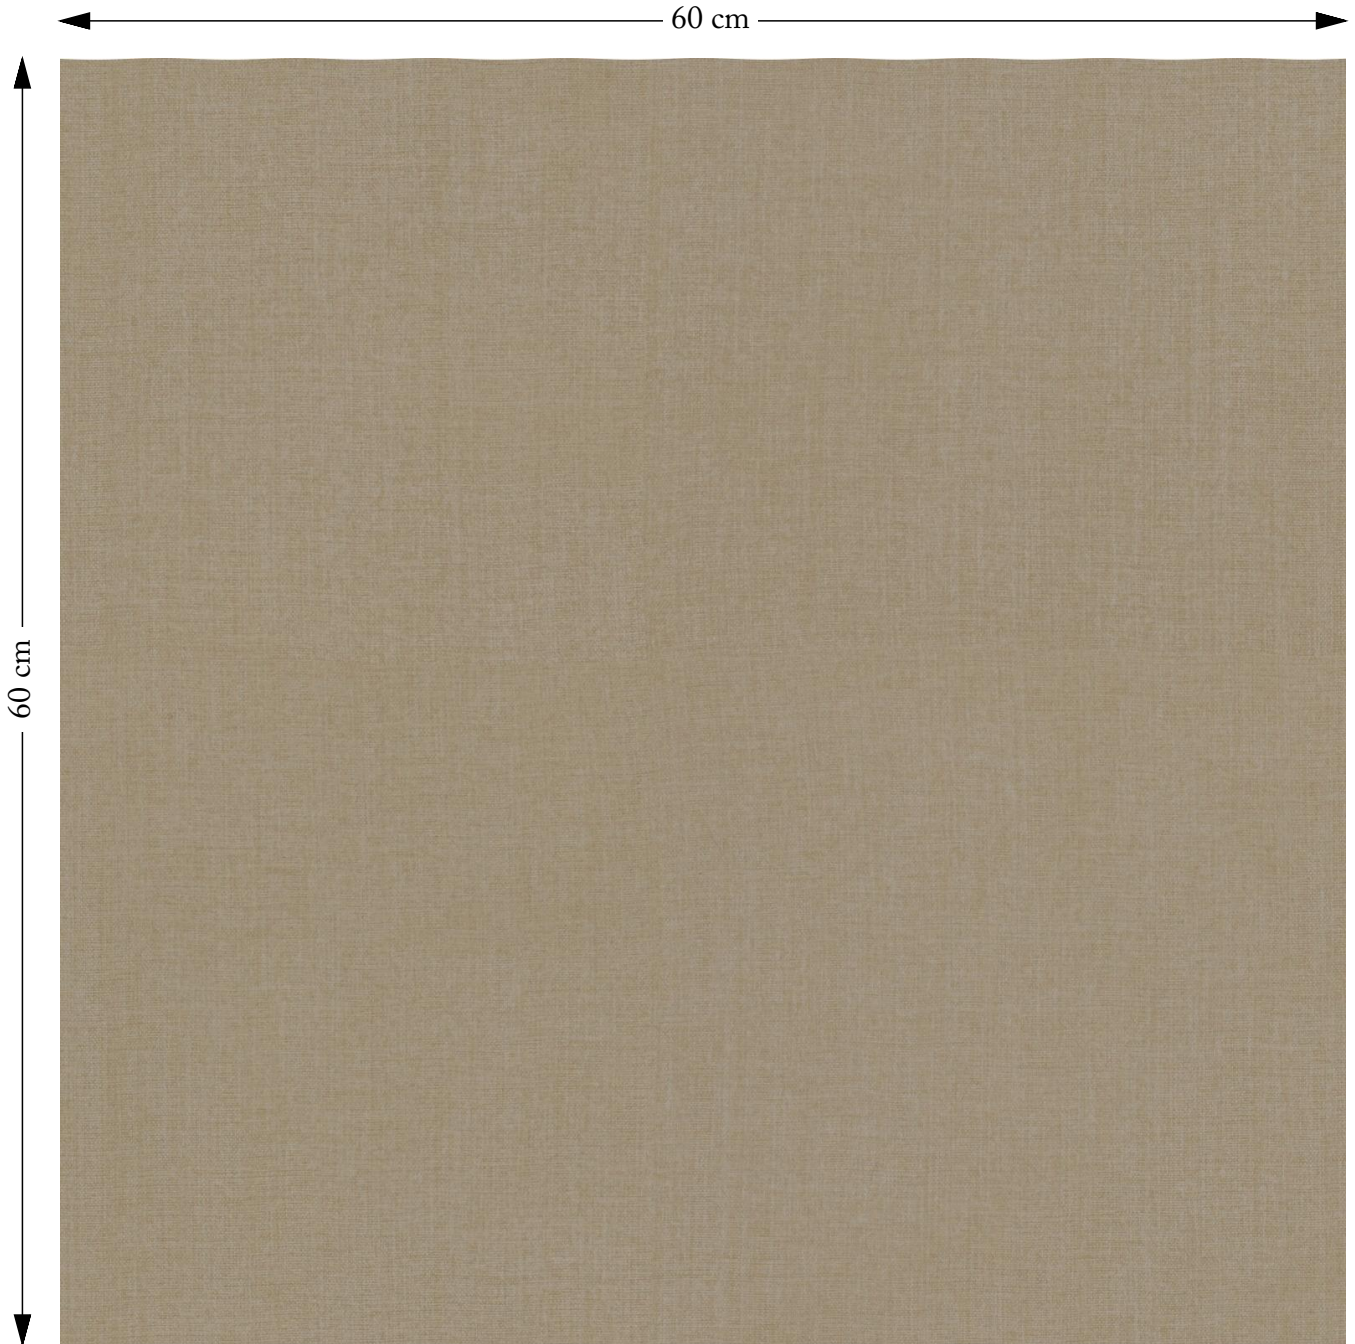

SOFAS & STUFF

The amount of fabric shown above is indicated by the dimension.

House Plain Stone

Composition: 100% Polyester
Martindale: 100000