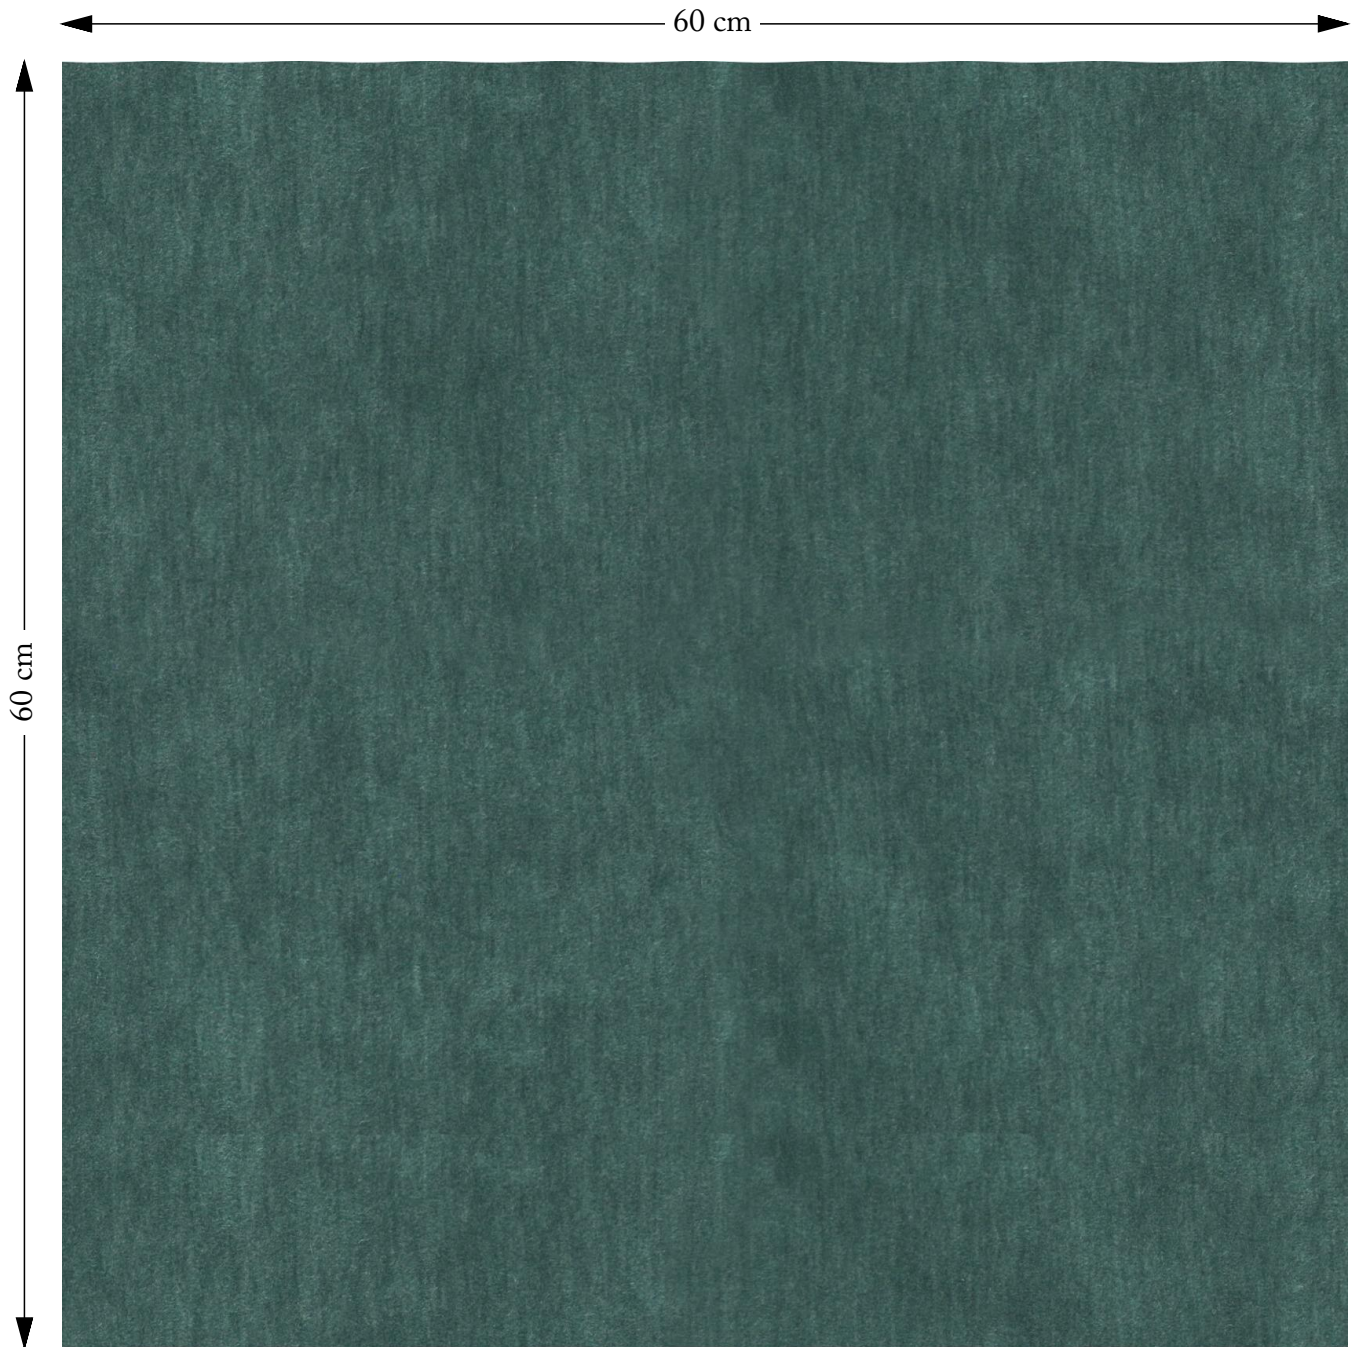

SOFAS & STUFF

The amount of fabric shown above is indicated by the dimension.

Mohair Amazon

Composition: 50% Mohair 50% Acrylic
Martindale: 80000