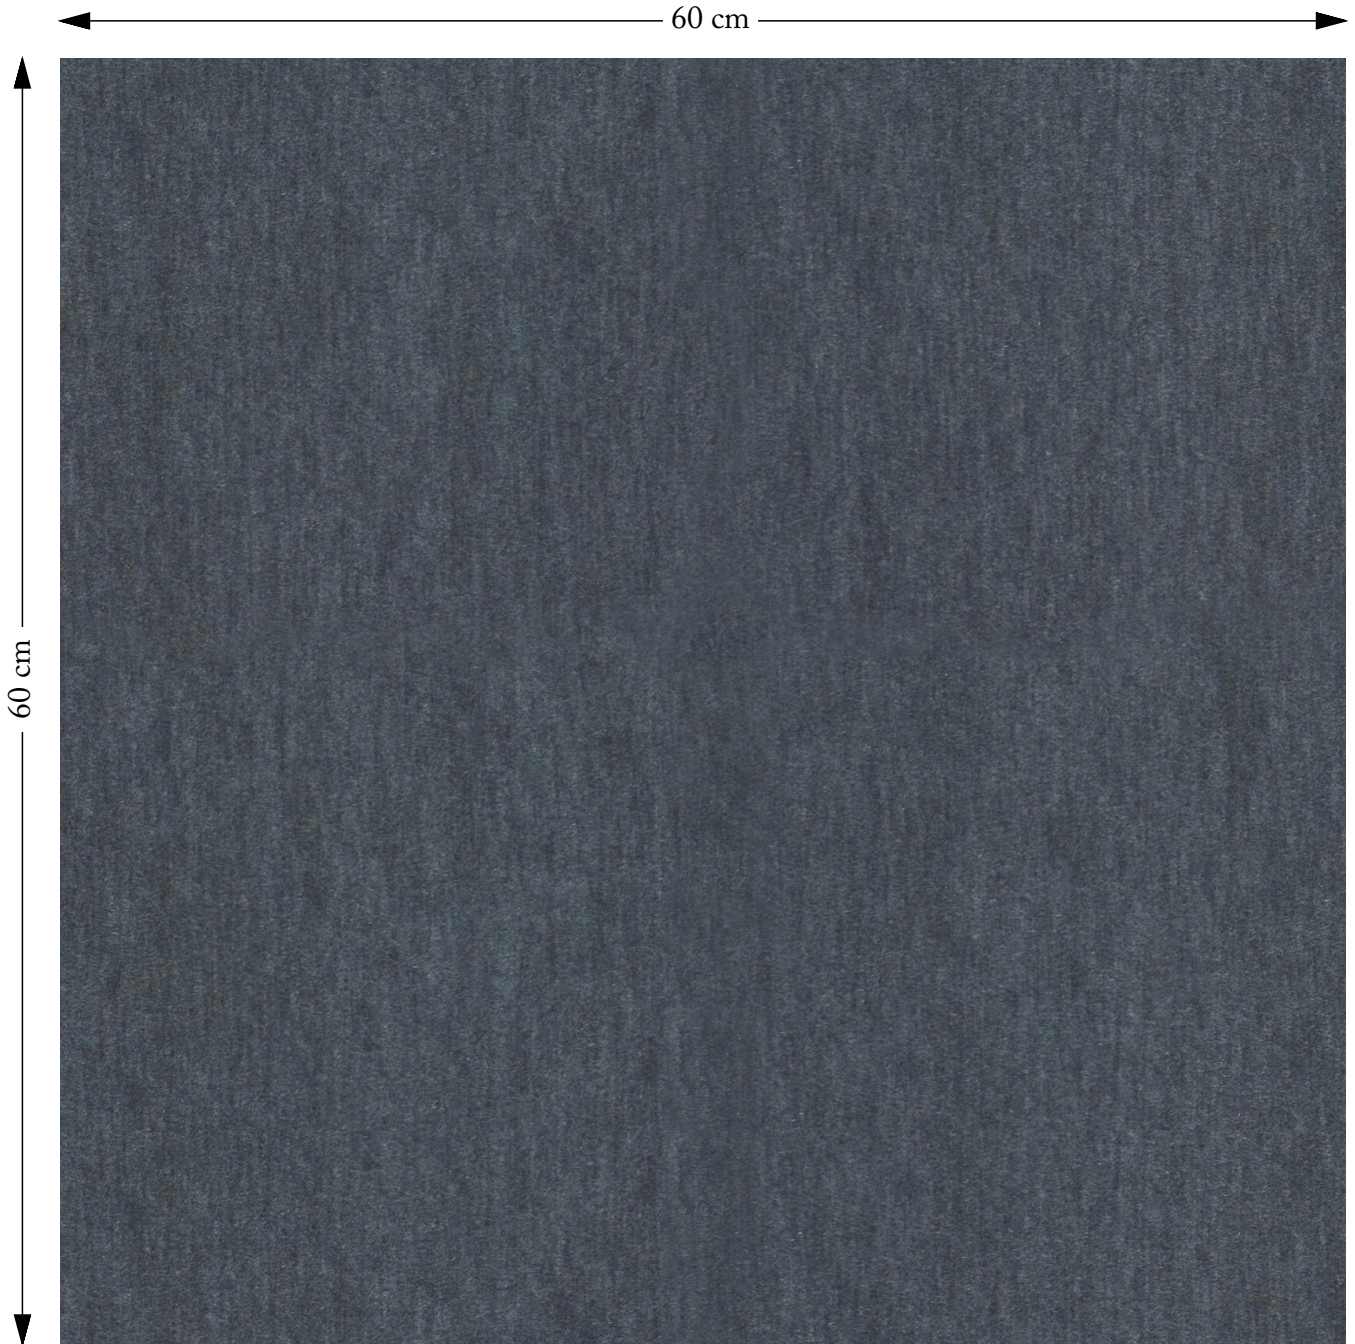

SOFAS & STUFF

The amount of fabric shown above is indicated by the dimension.

Mohair Atlantic

Composition: 50% Mohair 50% Acrylic
Martindale: 80000