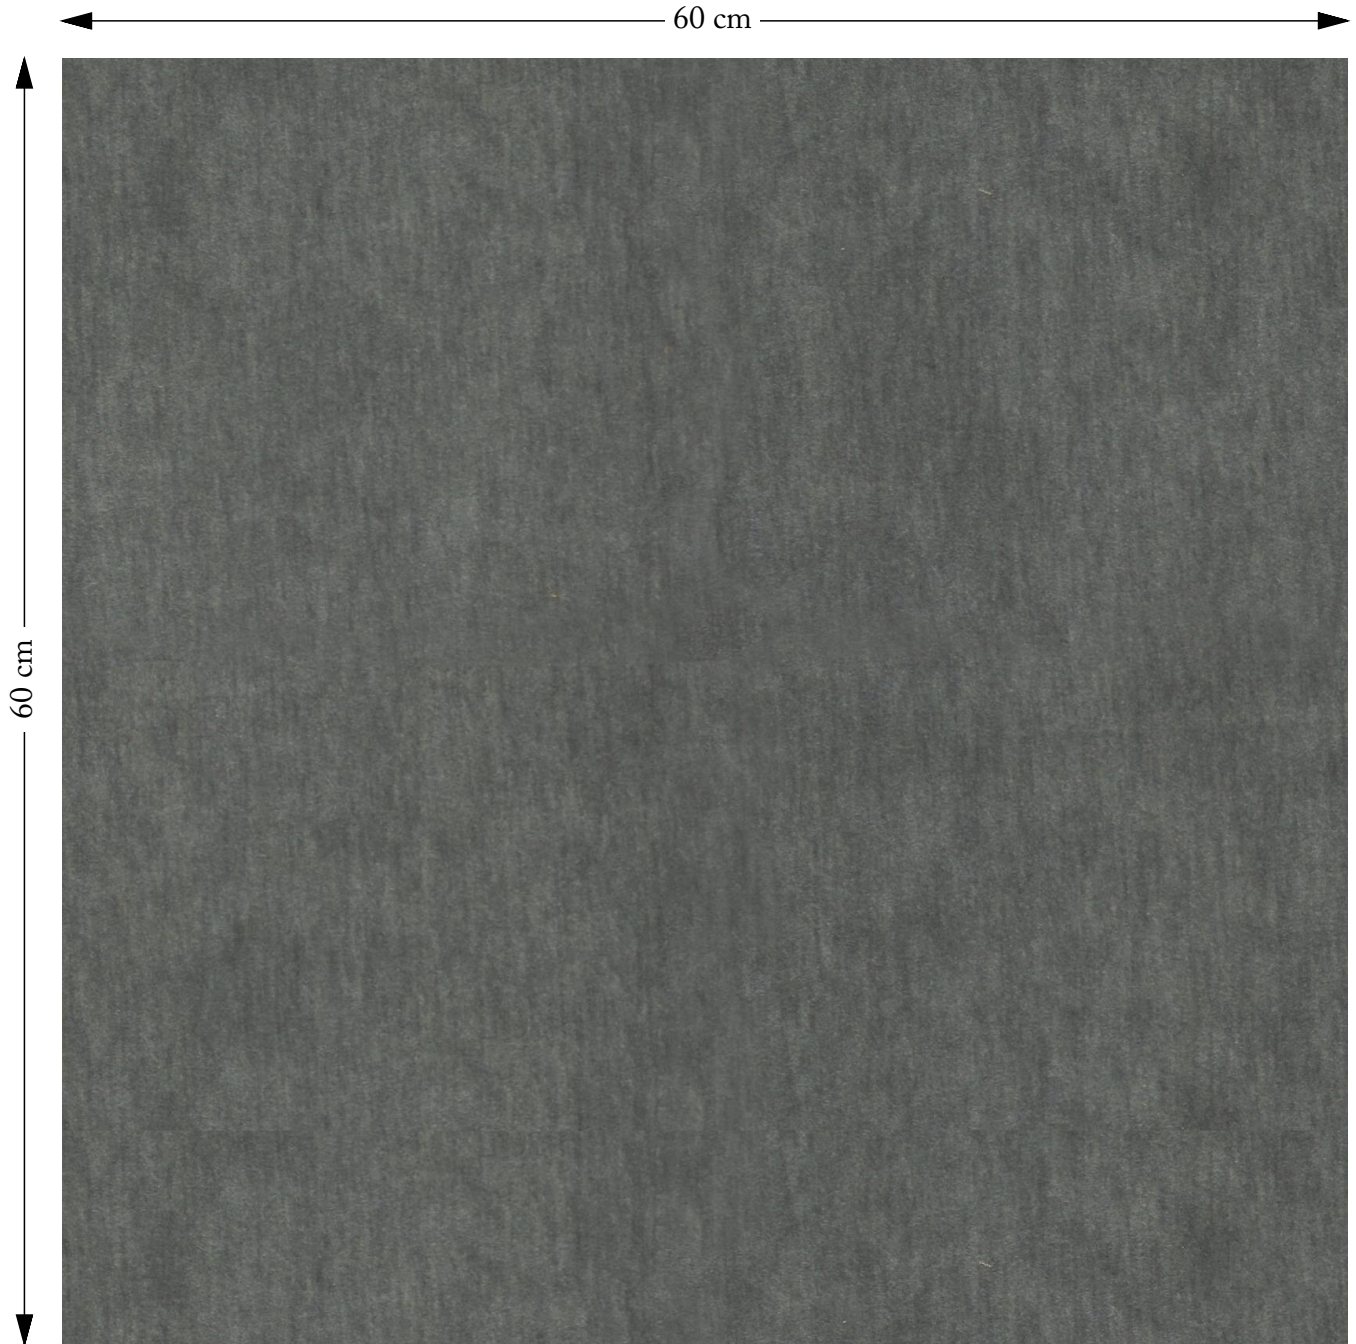

SOFAS & STUFF

The amount of fabric shown above is indicated by the dimension.

Mohair Horizon

Composition: 50% Mohair 50% Acrylic
Martindale: 80000