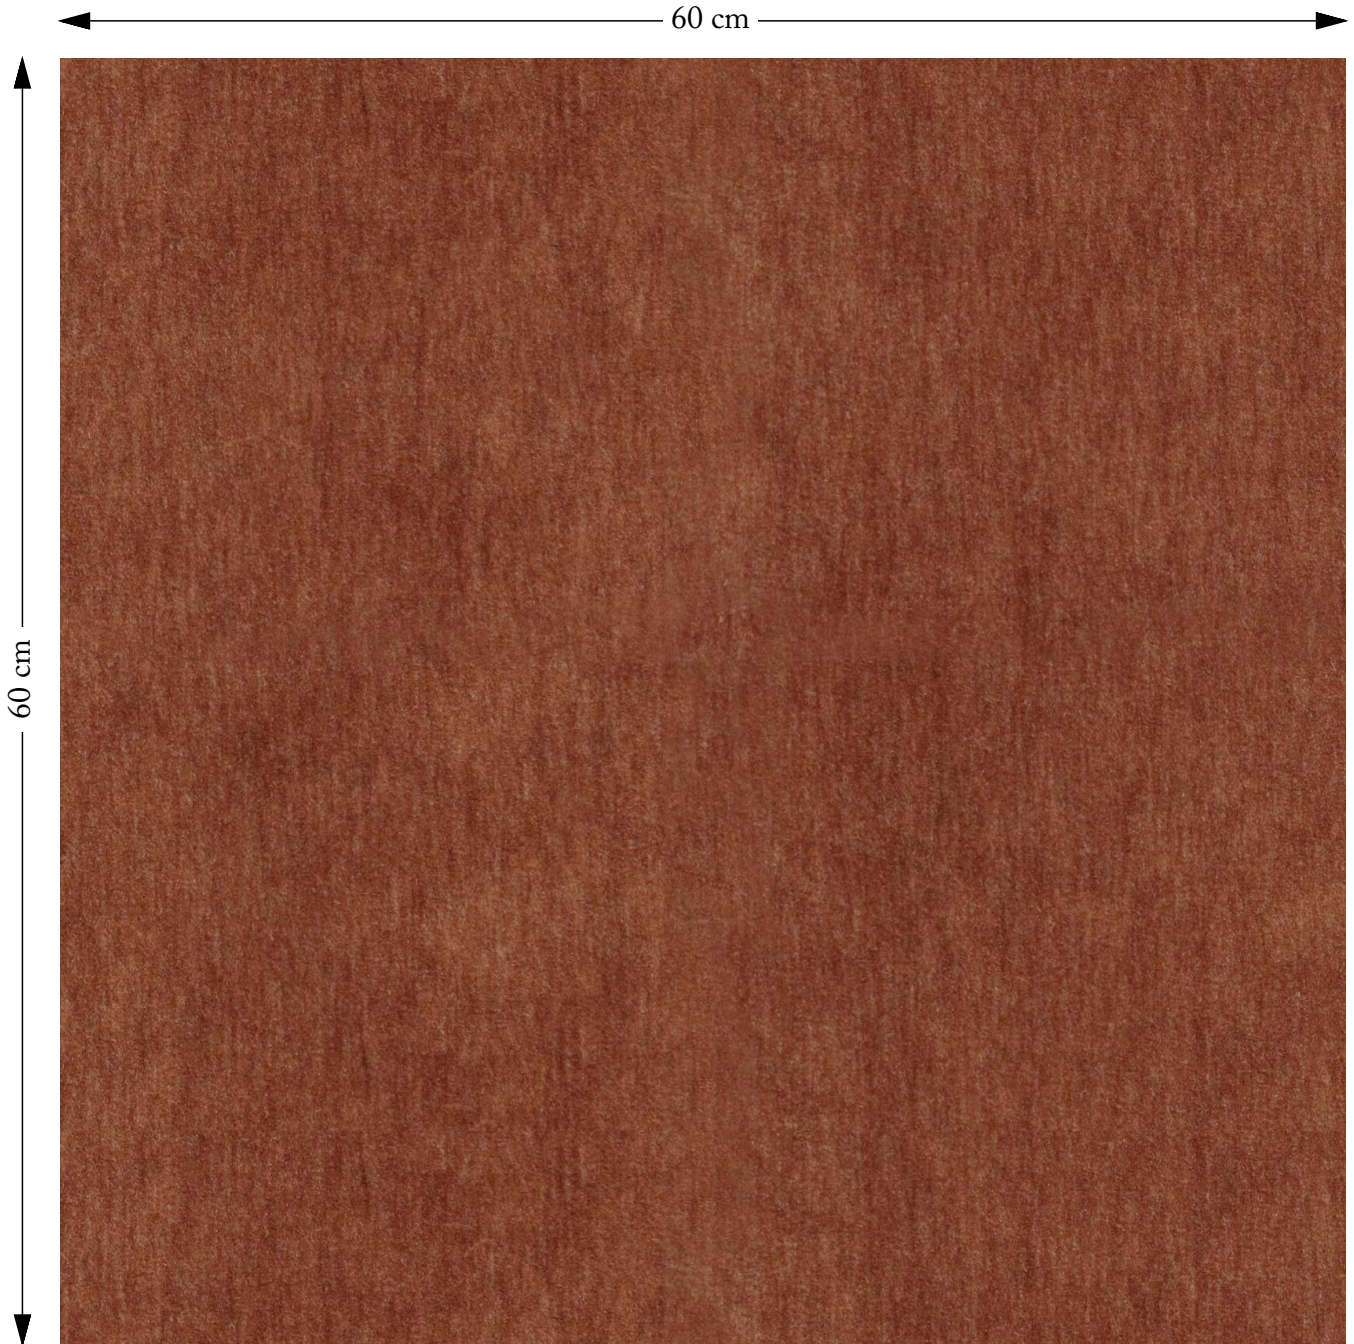

SOFAS & STUFF

The amount of fabric shown above is indicated by the dimension.

Mohair Kiln

Composition: 50% Mohair 50% Acrylic
Martindale: 80000