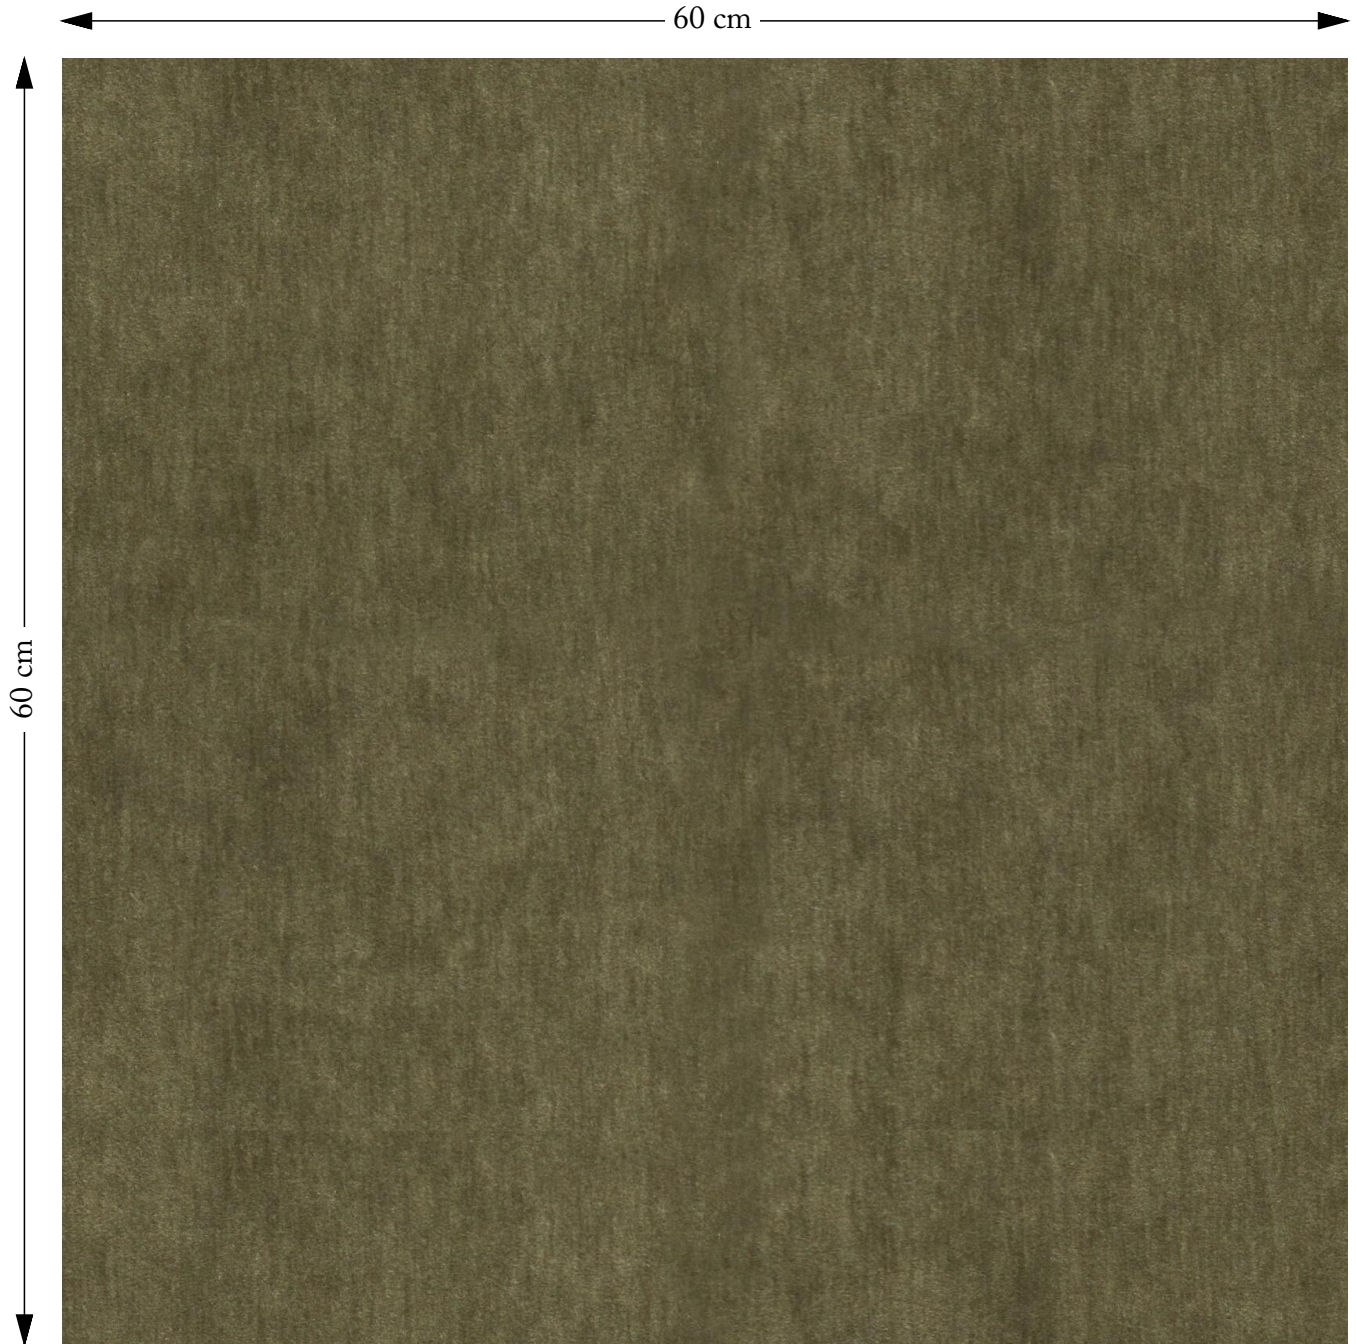

SOFAS & STUFF

The amount of fabric shown above is indicated by the dimension.

Mohair Lichen

Composition: 50% Mohair 50% Acrylic
Martindale: 80000