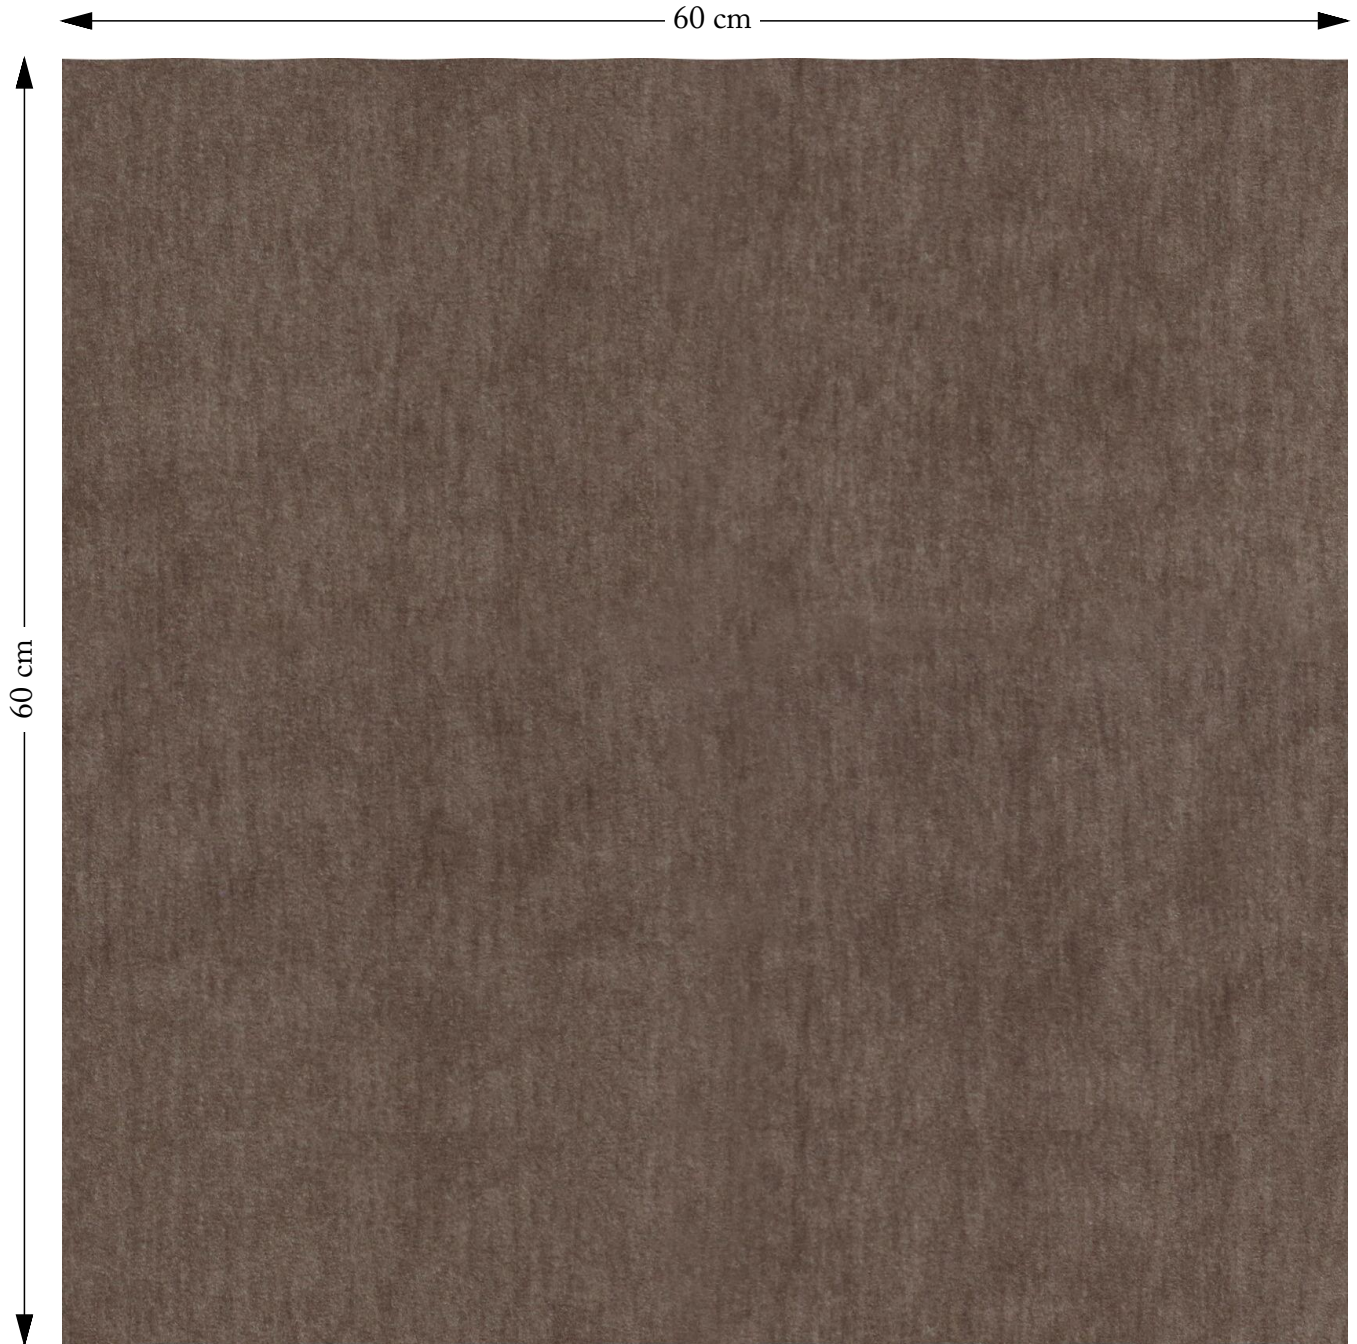

SOFAS & STUFF

The amount of fabric shown above is indicated by the dimension.

Mohair Mushroom

Composition: 50% Mohair 50% Acrylic
Martindale: 80000