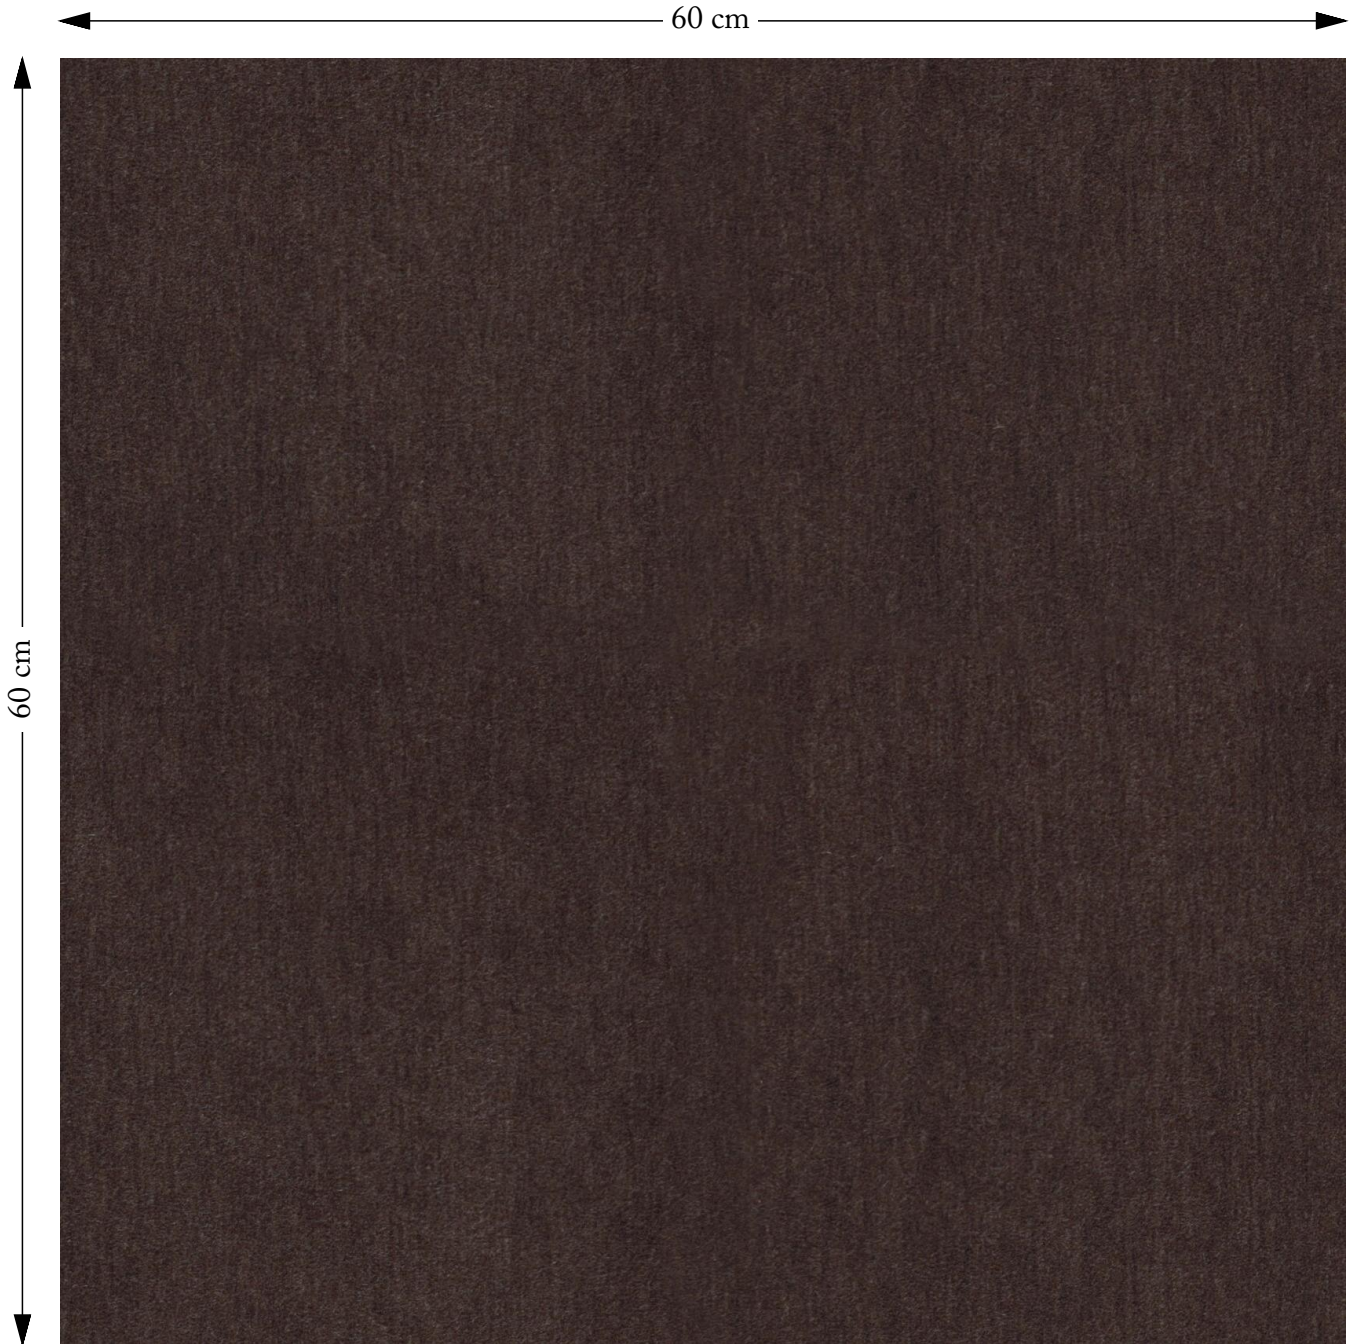

SOFAS & STUFF

The amount of fabric shown above is indicated by the dimension.

Mohair Truffle

Composition: 50% Mohair 50% Acrylic
Martindale: 80000