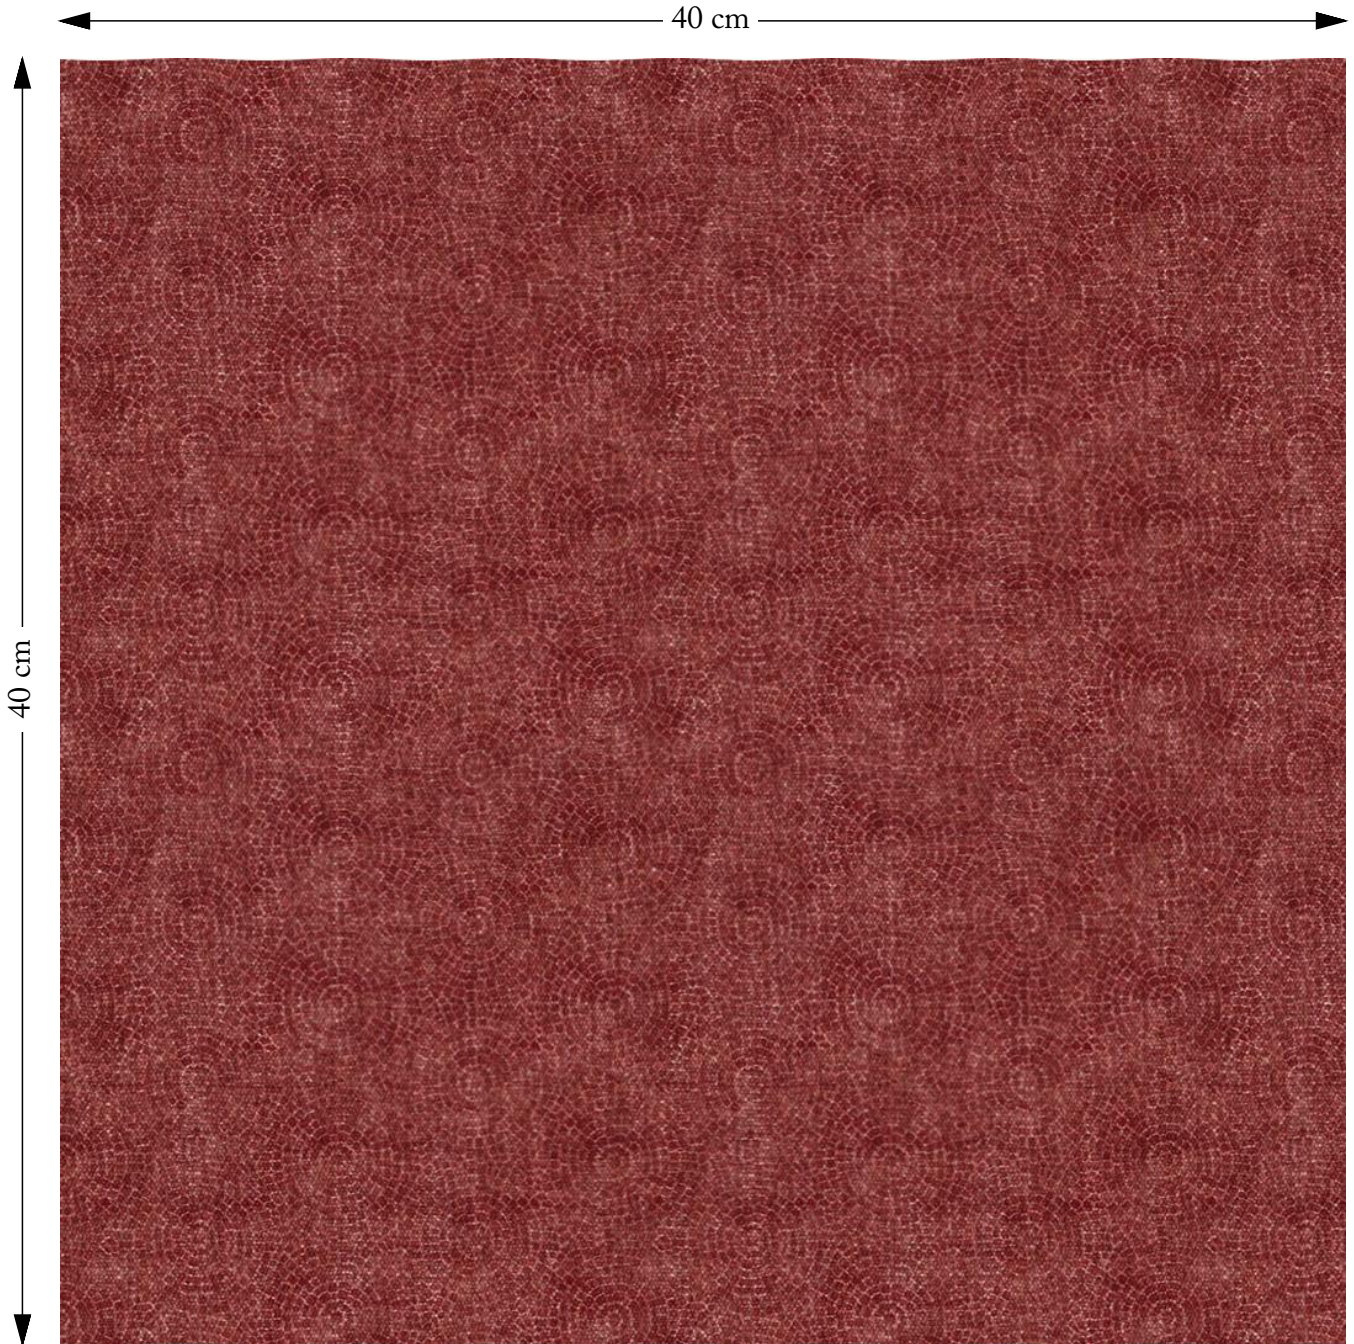

SOFAS & STUFF

The amount of fabric shown above is indicated by the dimension.

Spill Resistant Padua Pavement Cardinal

Composition: 100% Polyester

Repeat: Horizontal 8.6cm Vertical 5.0cm

Martindale: 40000

Care: Professional Clean Only

Description: Inspired by the historic pavement outside the 14th-century Scrovegni Chapel in Padua, this fabric features a subtle circular pattern.