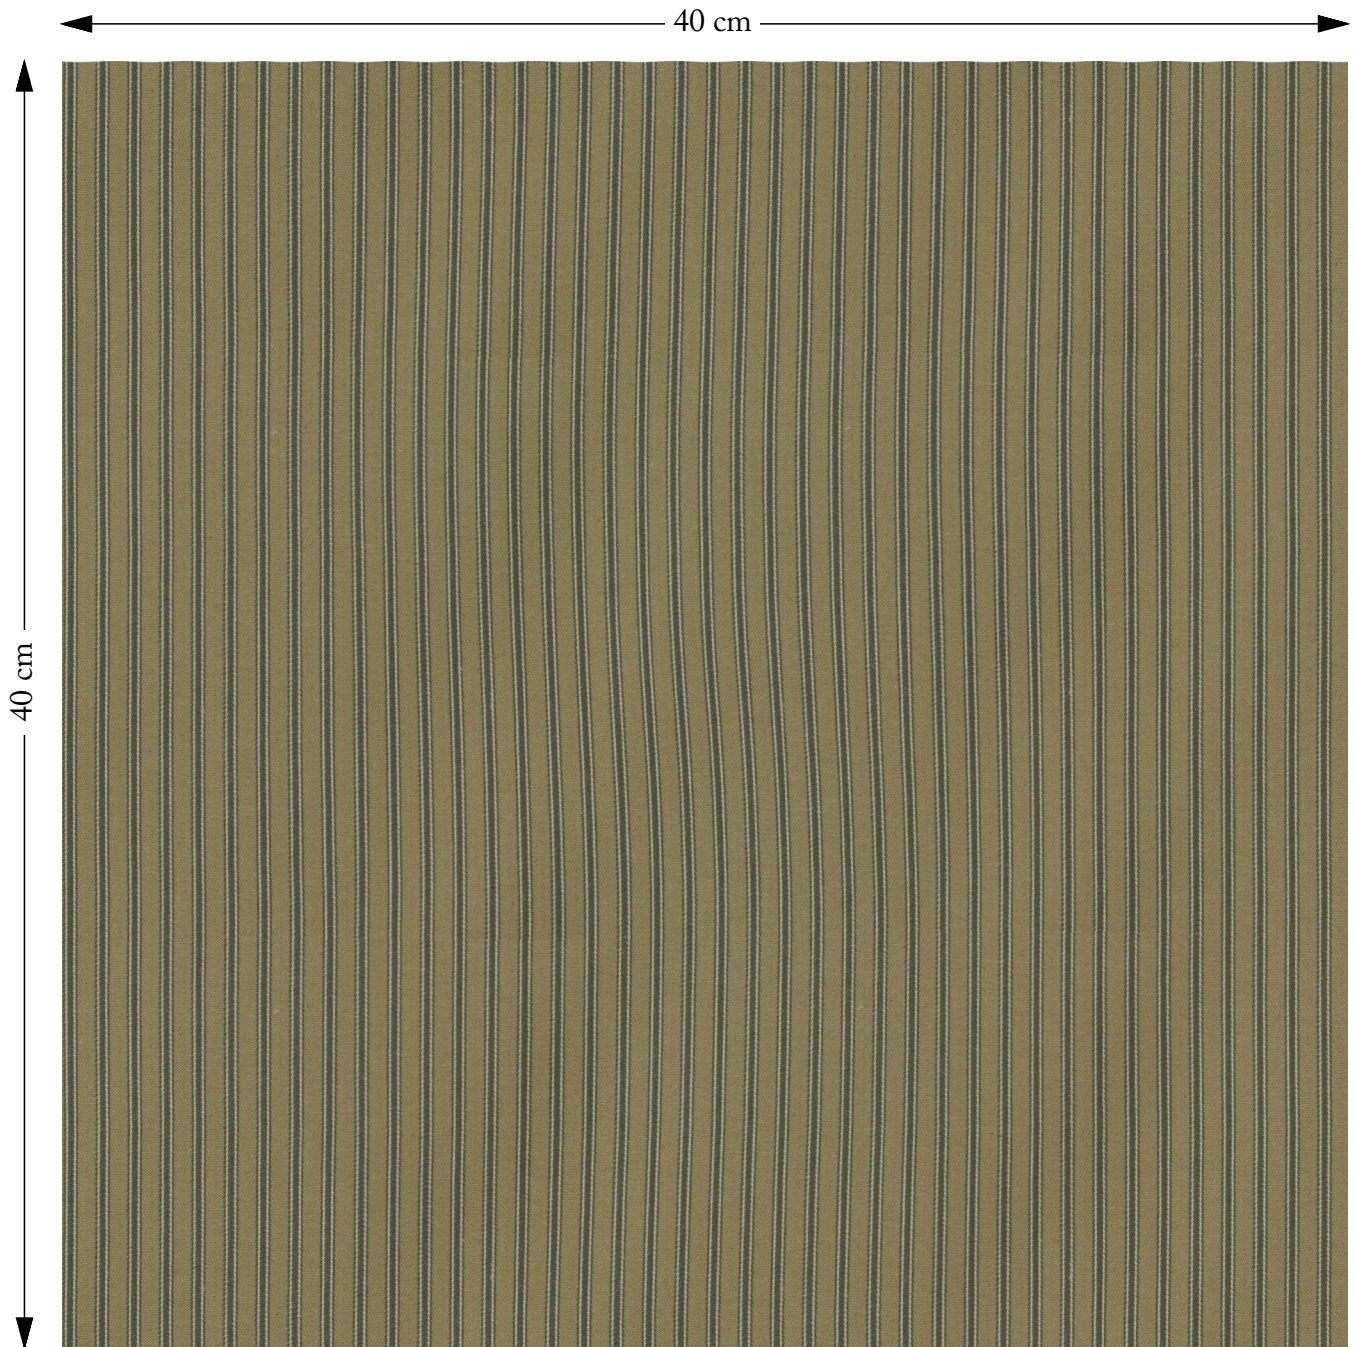

# SOFAS & STUFF

The amount of fabric shown above is indicated by the dimension.

## Rustic Ticking Antique Khaki

Composition: 100% Cotton

Repeat: Horizontal 1.0cm Vertical 0.0cm

Martindale: 21500