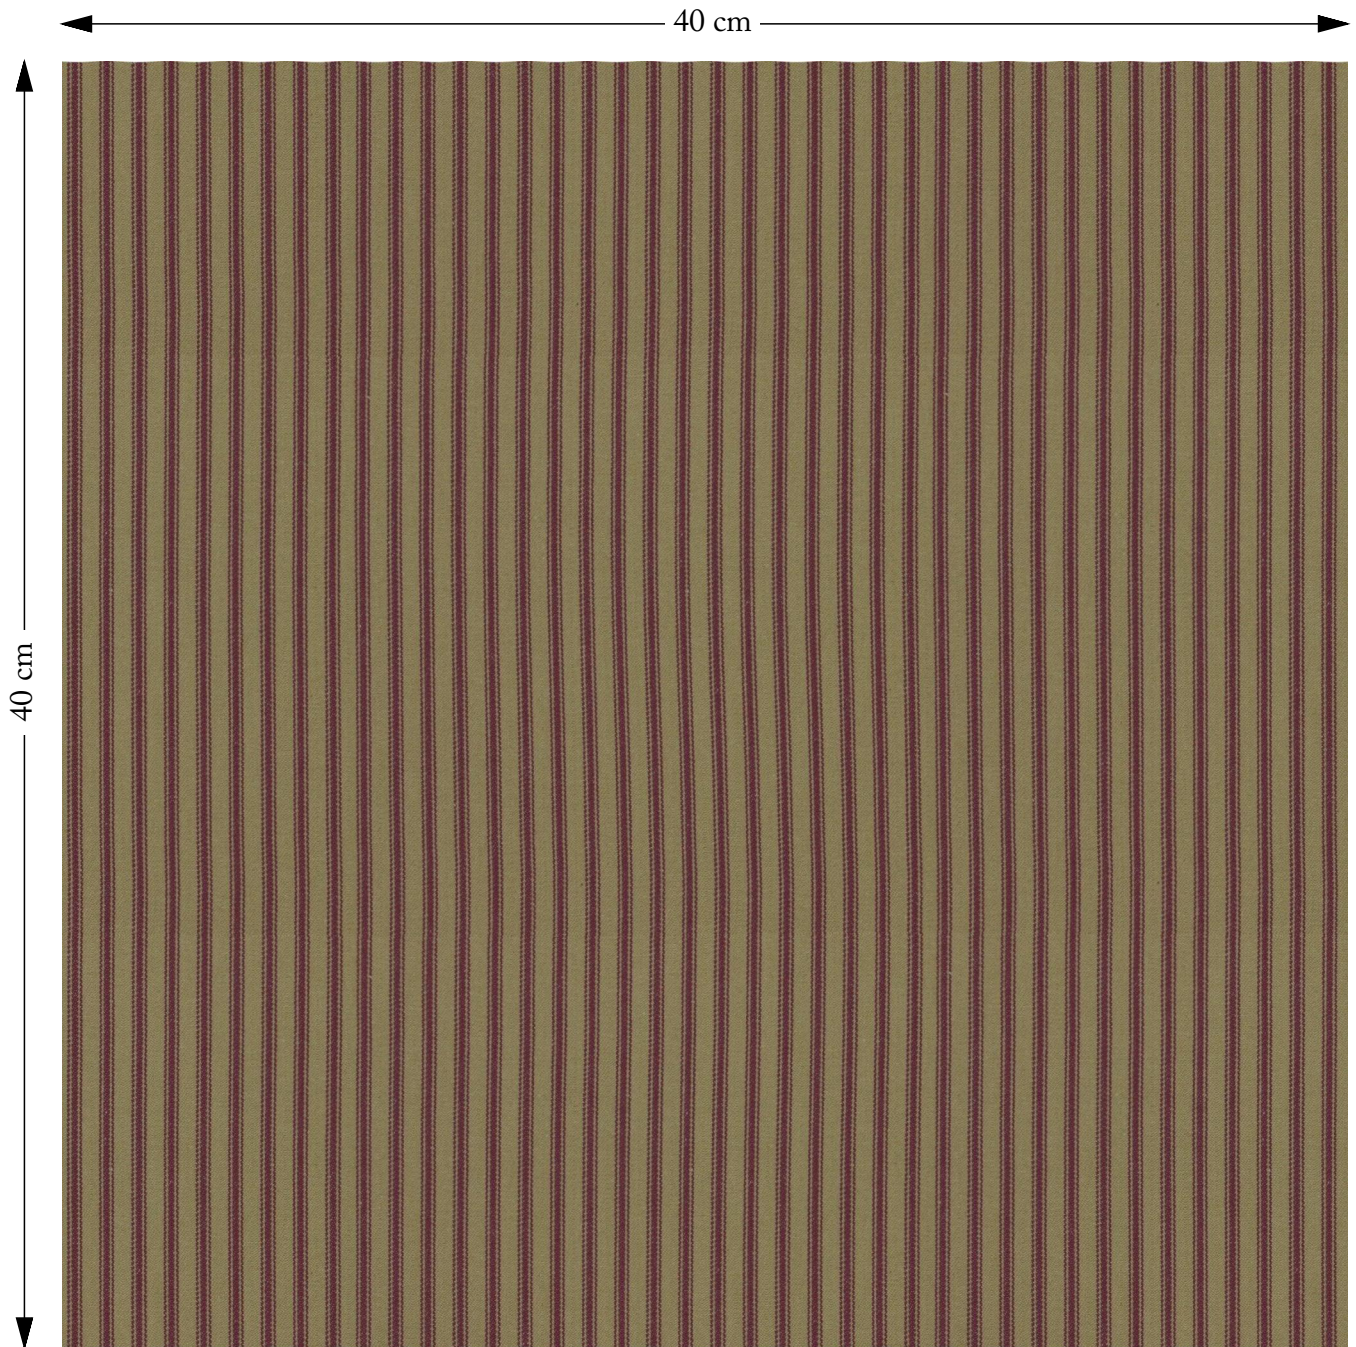

SOFAS & STUFF

The amount of fabric shown above is indicated by the dimension.

Rustic Ticking Rustic Claret

Composition: 100% Cotton

Repeat: Horizontal 1.0cm Vertical 0.0cm

Martindale: 21500