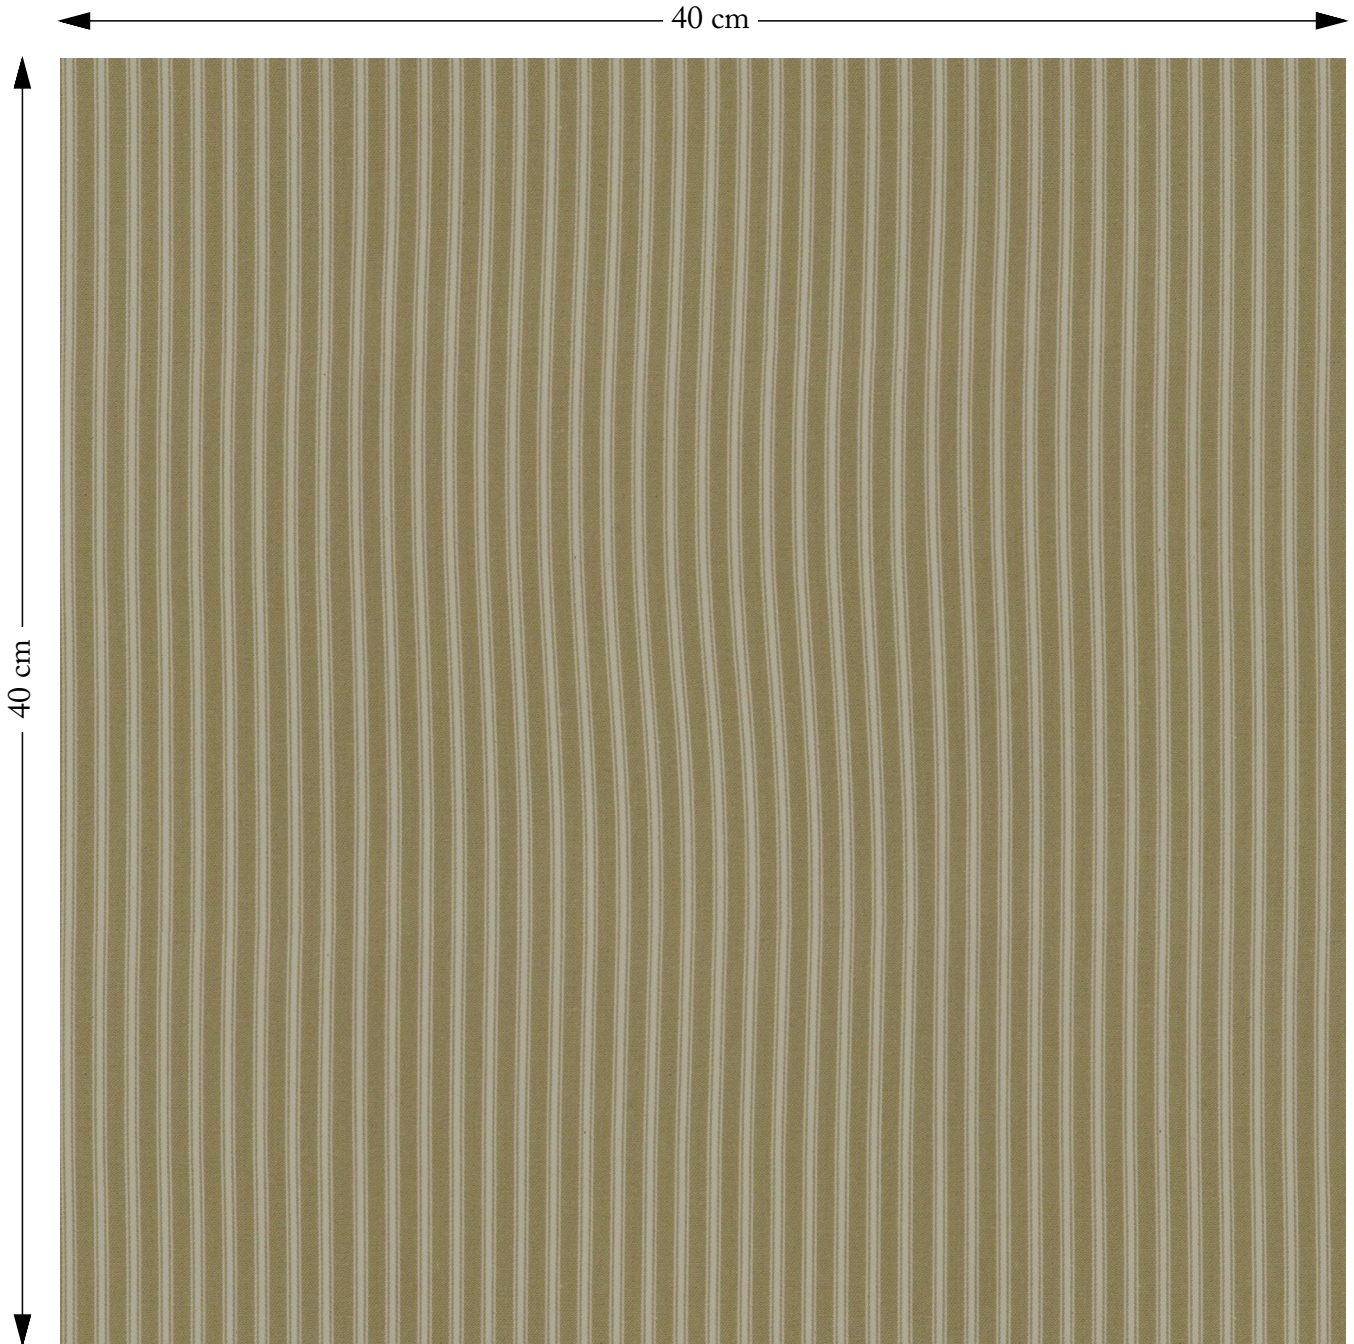

SOFAS & STUFF

The amount of fabric shown above is indicated by the dimension.

Rustic Ticking Rustic Ivory

Composition: 100% Cotton

Repeat: Horizontal 1.0cm Vertical 0.0cm

Martindale: 21500