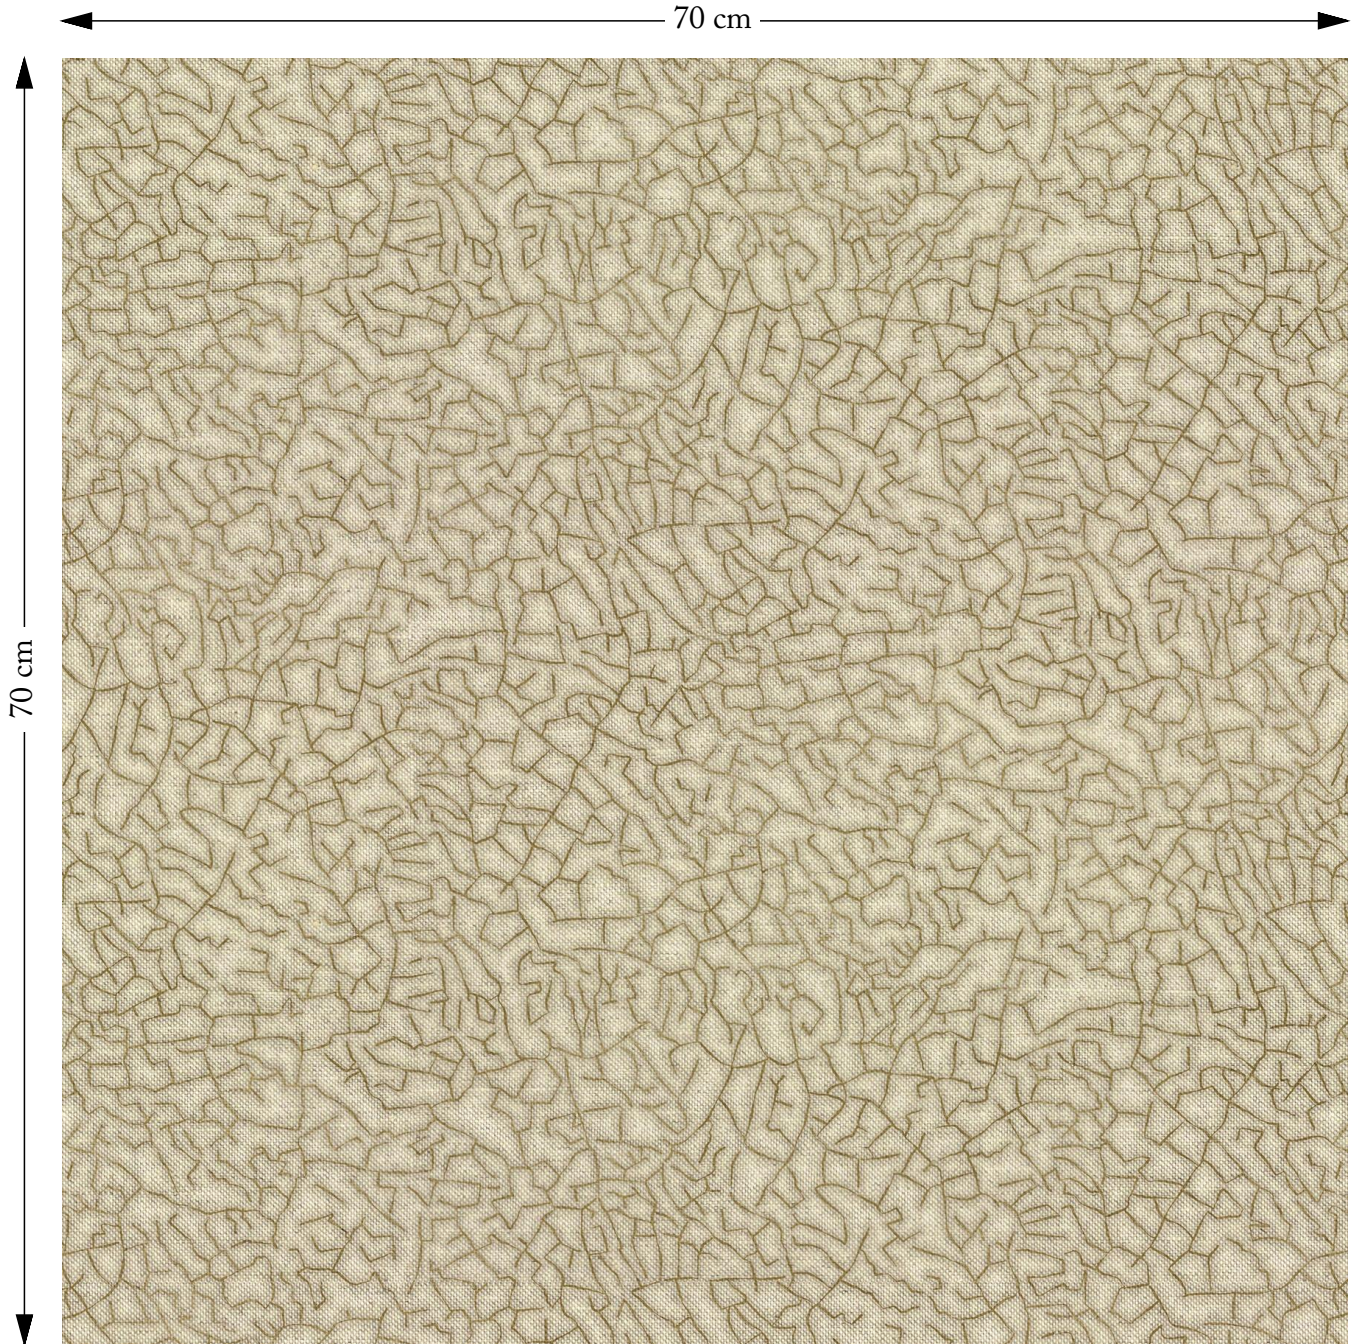

SOFAS & STUFF

The amount of fabric shown above is indicated by the dimension.

Summer Clay Sandstone

Composition: 60% Linen 30% Cotton 10% Nylon

Repeat: Horizontal 69.0cm Vertical 41.6cm

Martindale: 30000

Care: Professional Clean Only

Description: An understated, textural pattern inspired by cracked earth, adding subtle depth and interest