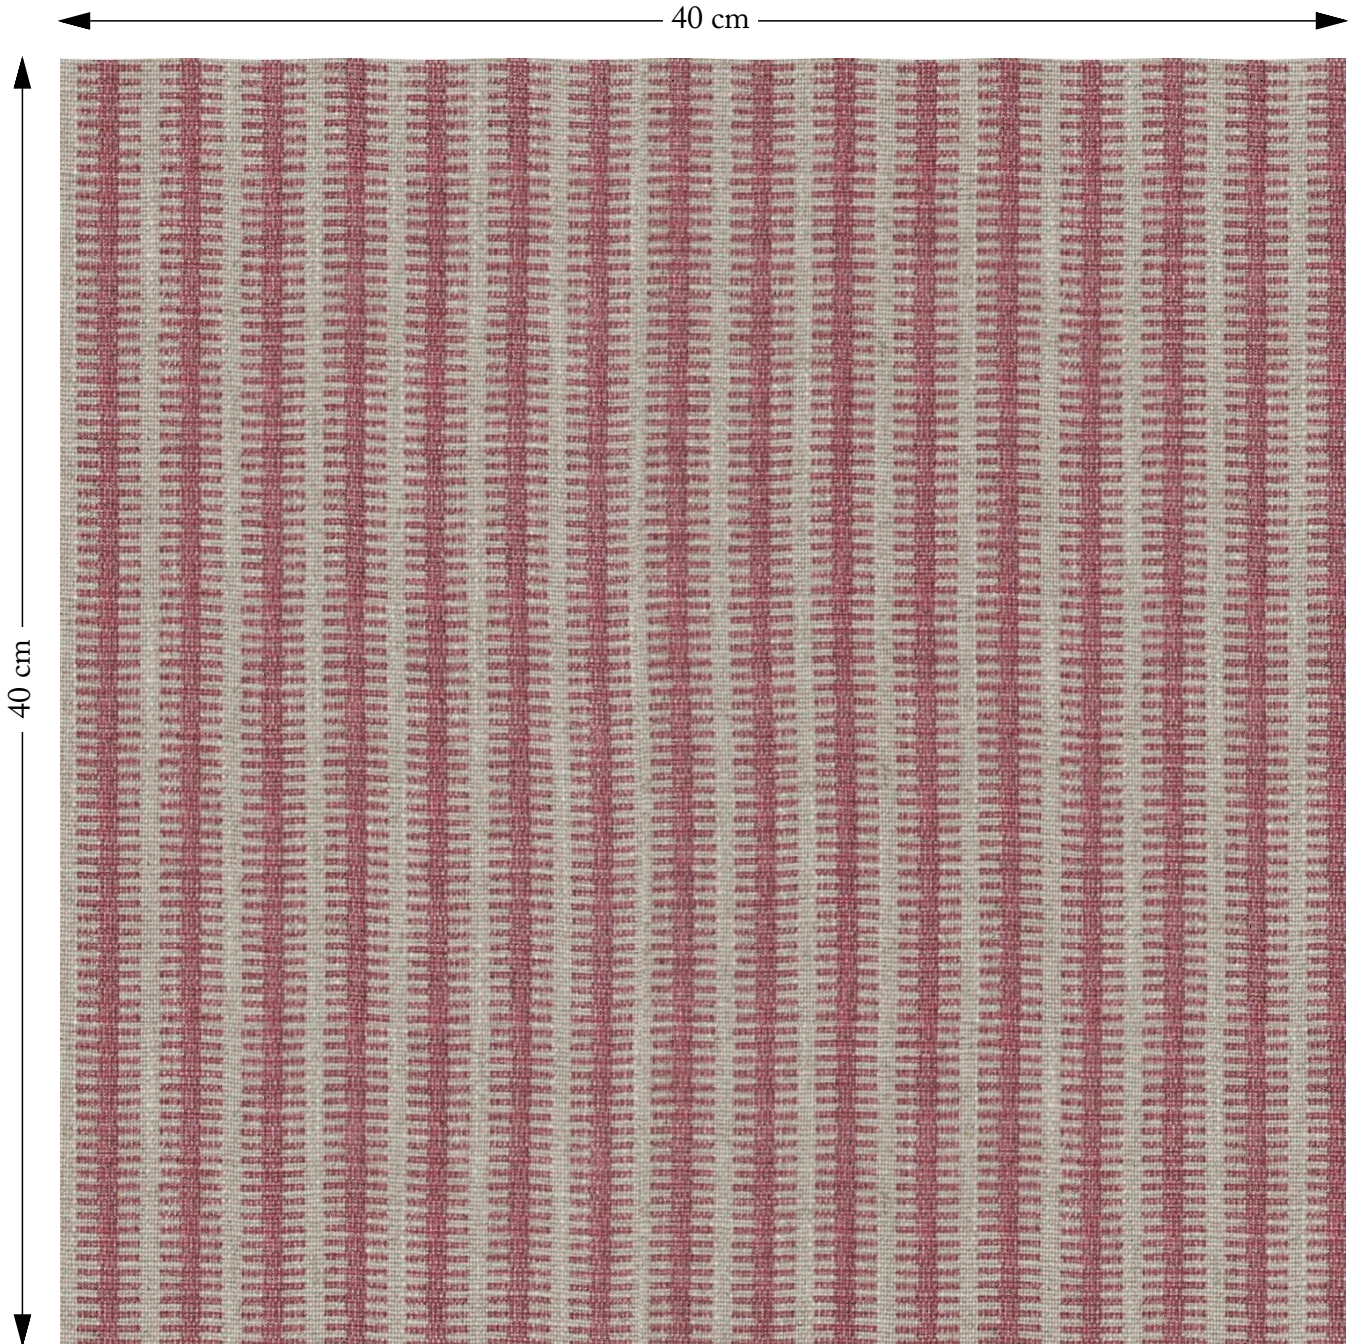

SOFAS & STUFF

The amount of fabric shown above is indicated by the dimension.

Stockport Stripe Rose

Composition: 67% Viscose 33% Linen
Repeat: Horizontal 2.5cm Vertical 0.5cm
Martindale: 35000
Care: Professional Clean Only