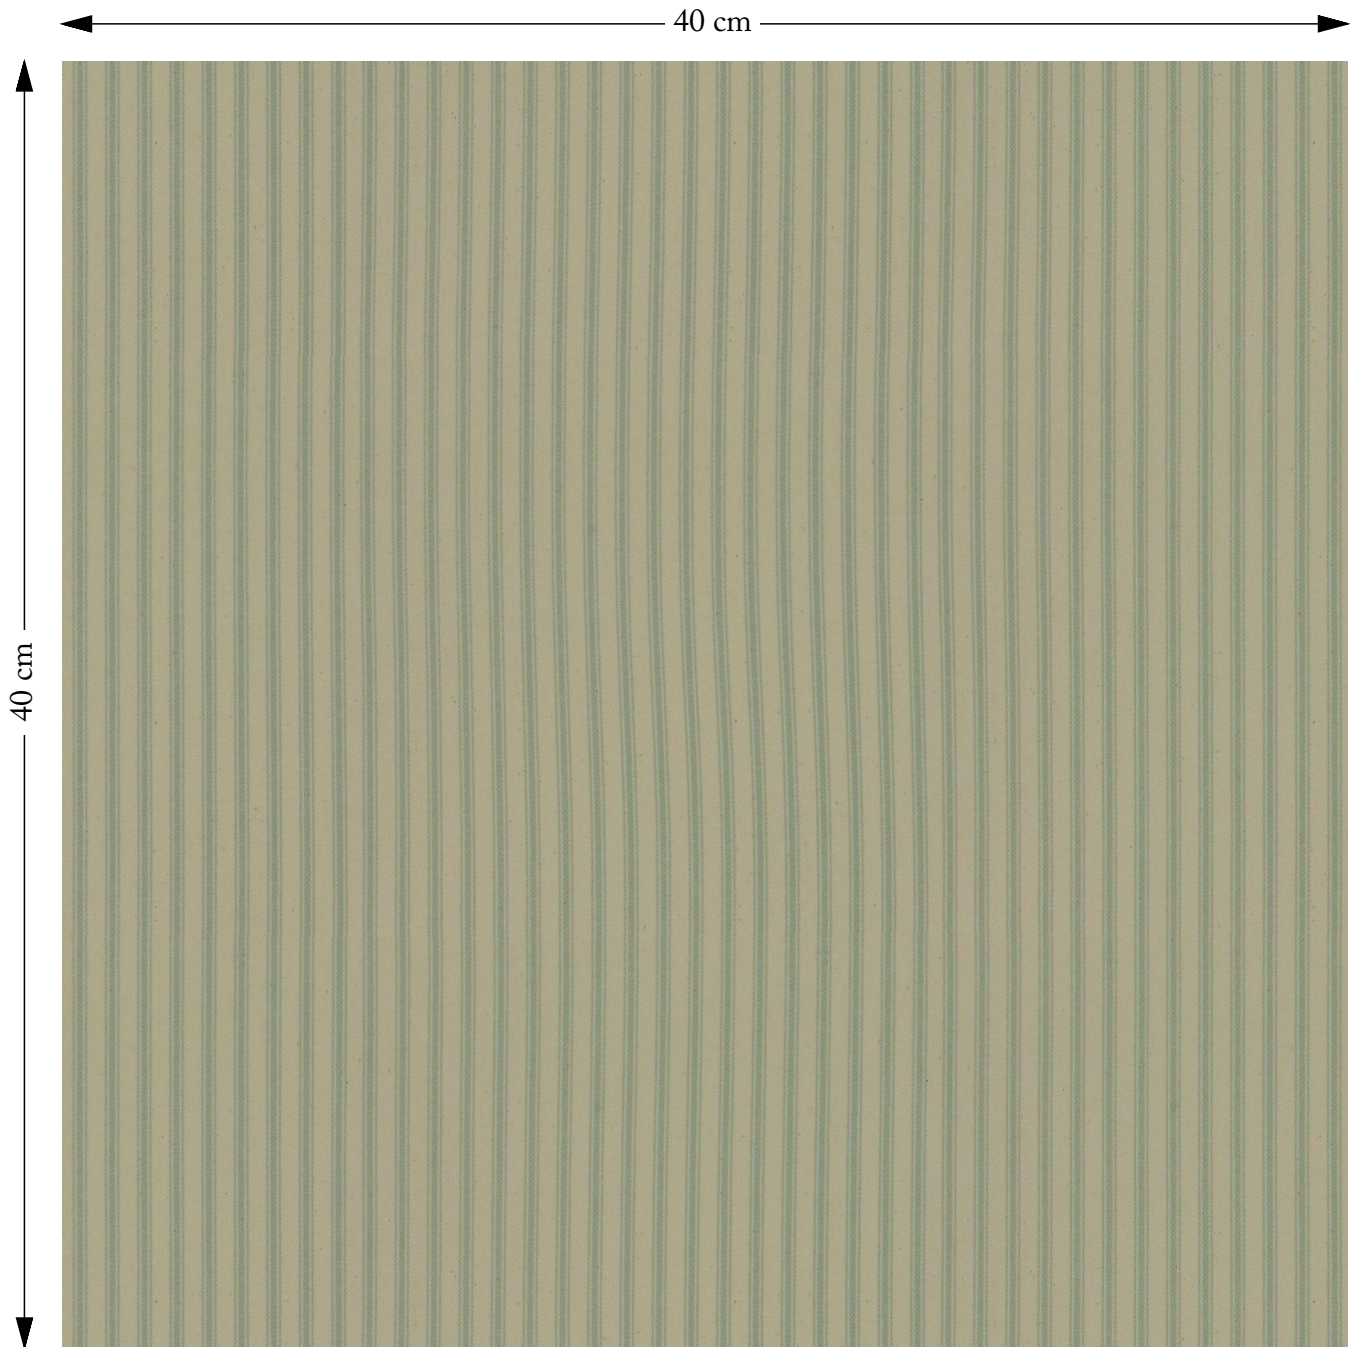

# SOFAS & STUFF

The amount of fabric shown above is indicated by the dimension.

## Ticking Mint

Composition: 100% Cotton

Repeat: Horizontal 1.0cm Vertical 0.0cm

Martindale: 21500