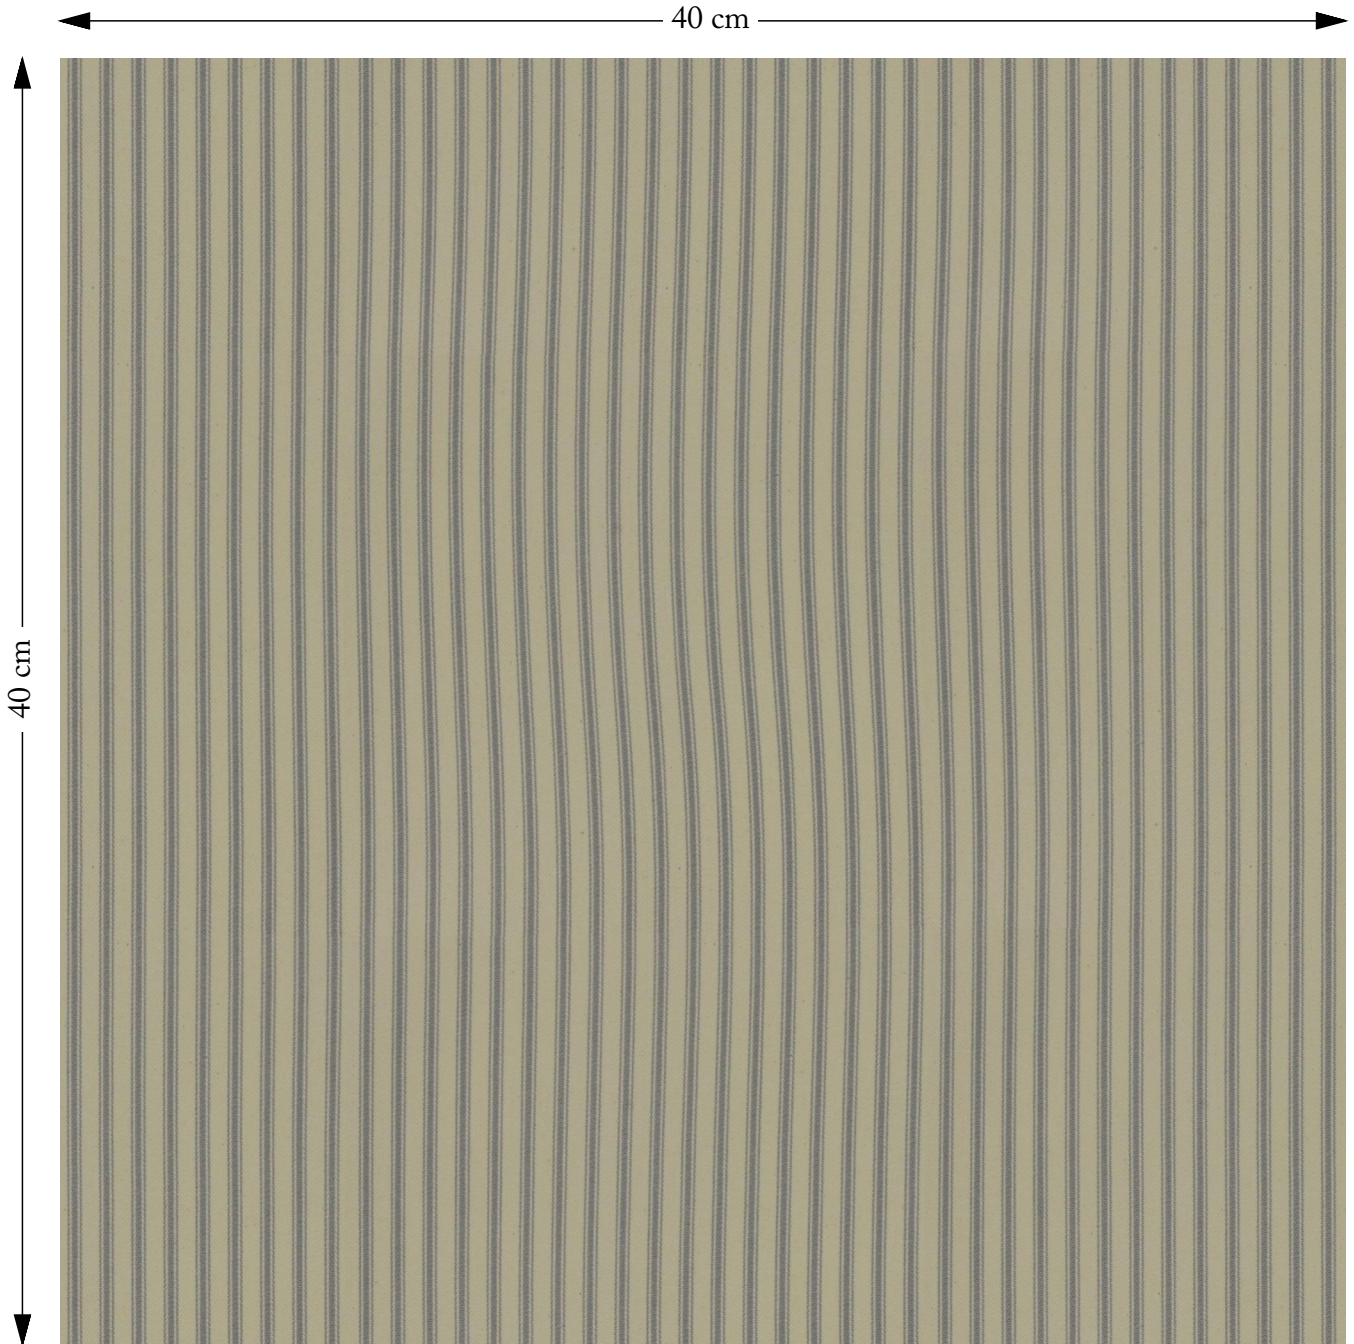

SOFAS & STUFF

The amount of fabric shown above is indicated by the dimension.

Ticking Silver

Composition: 100% Cotton
Repeat: Horizontal 1.0cm Vertical 0.0cm
Martindale: 21500