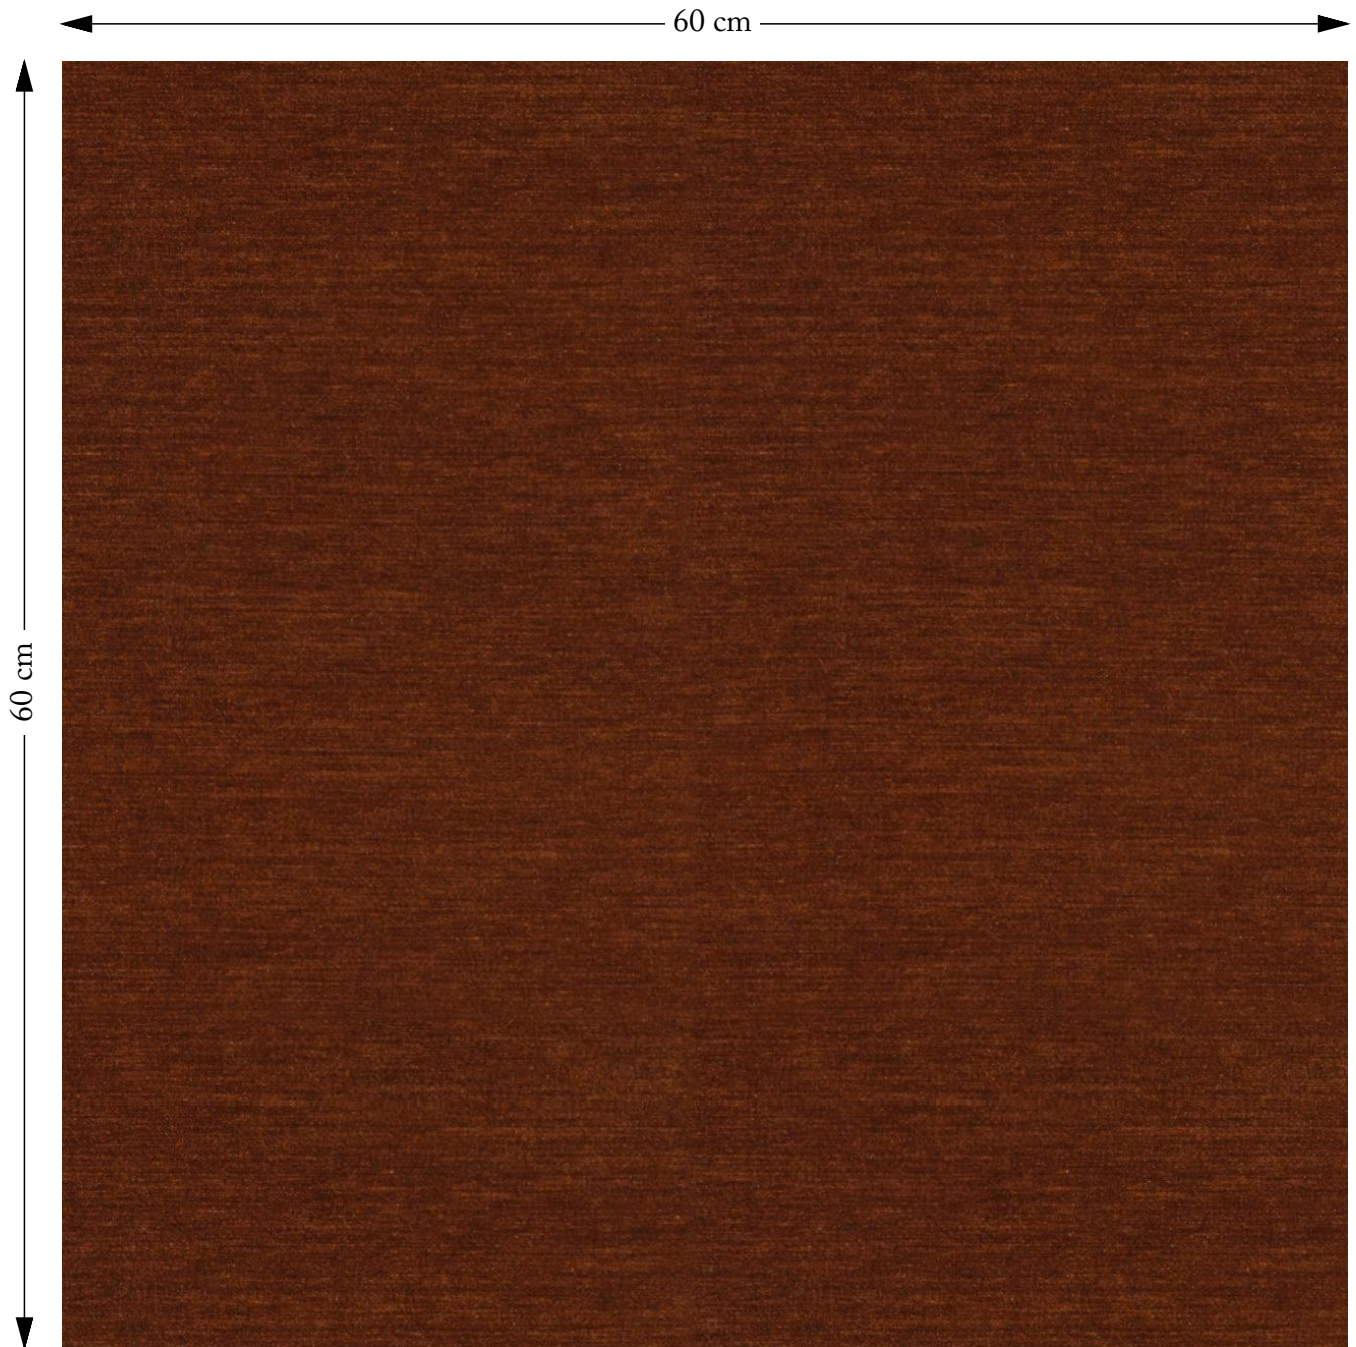

SOFAS & STUFF

The amount of fabric shown above is indicated by the dimension.

Traditional Vintage Velvet Rust

Composition: 100% Polyester
Martindale: 30000