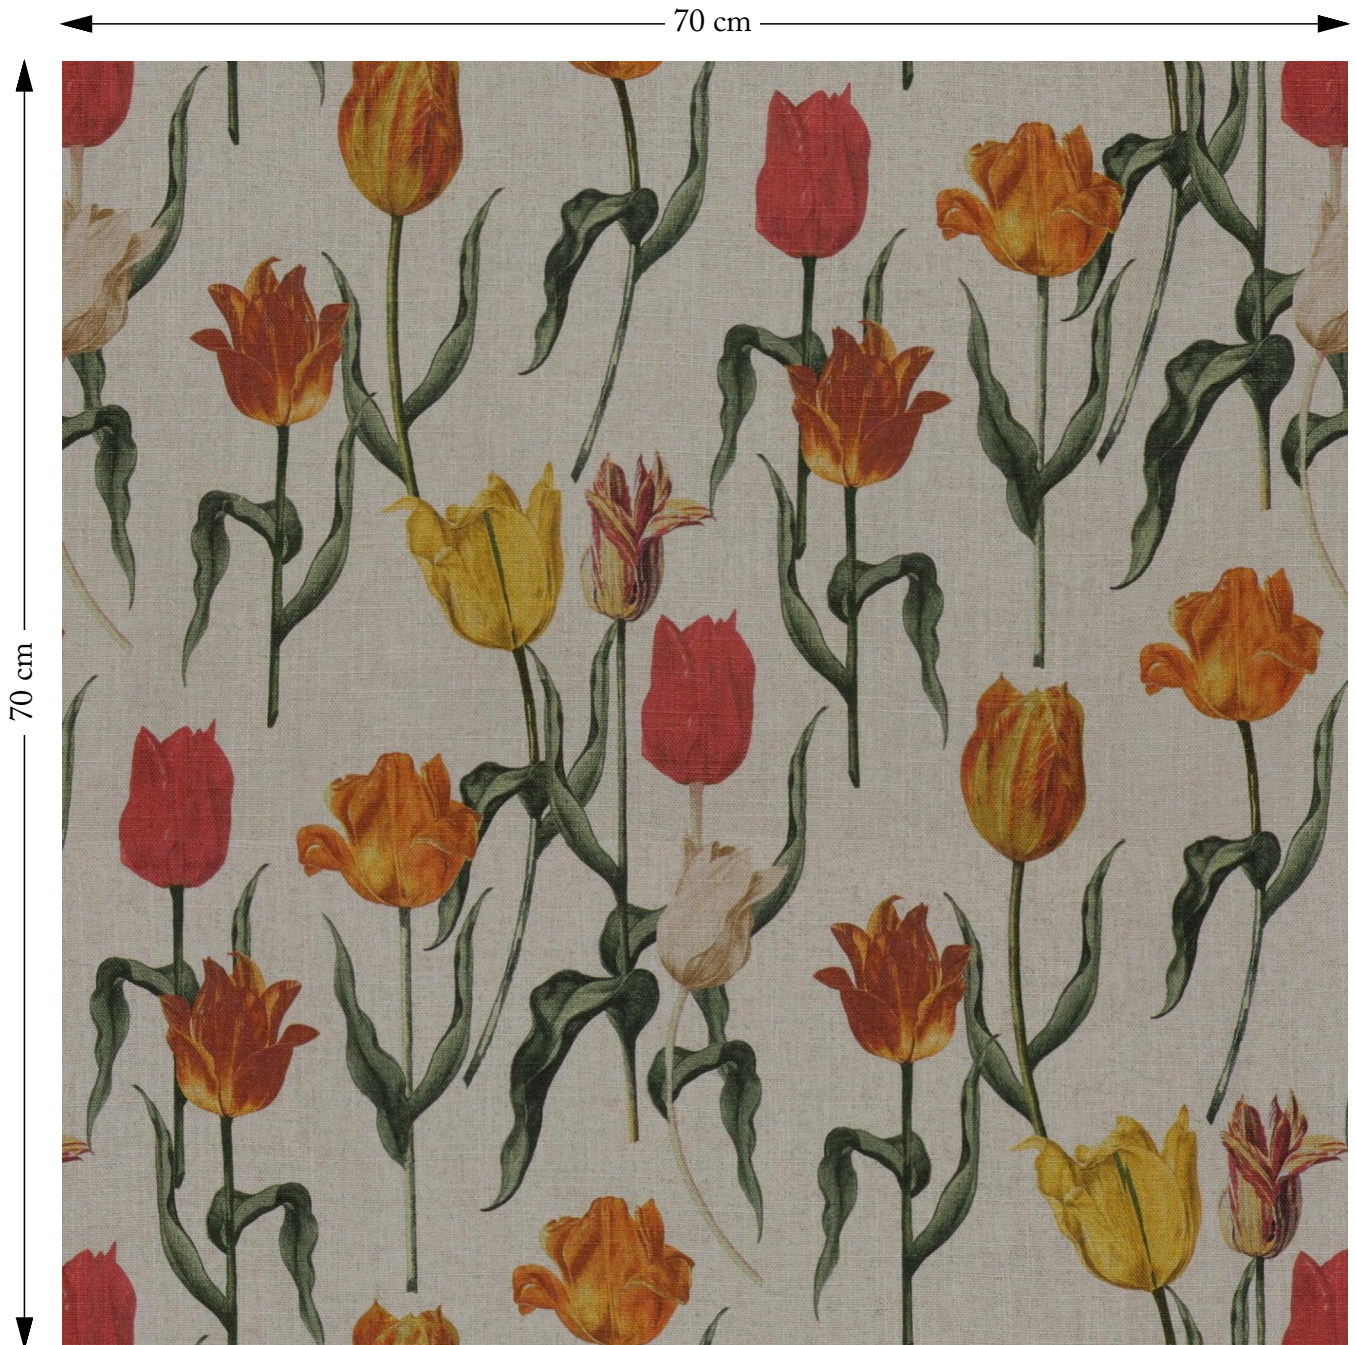

SOFAS & STUFF

The amount of fabric shown above is indicated by the dimension.

RHS 24 Botanicals Pieter Van Kouwenhoorn Tulips Natural

Composition: 67% Viscose 33% Linen

Repeat: Horizontal 69.0cm Vertical 69.0cm