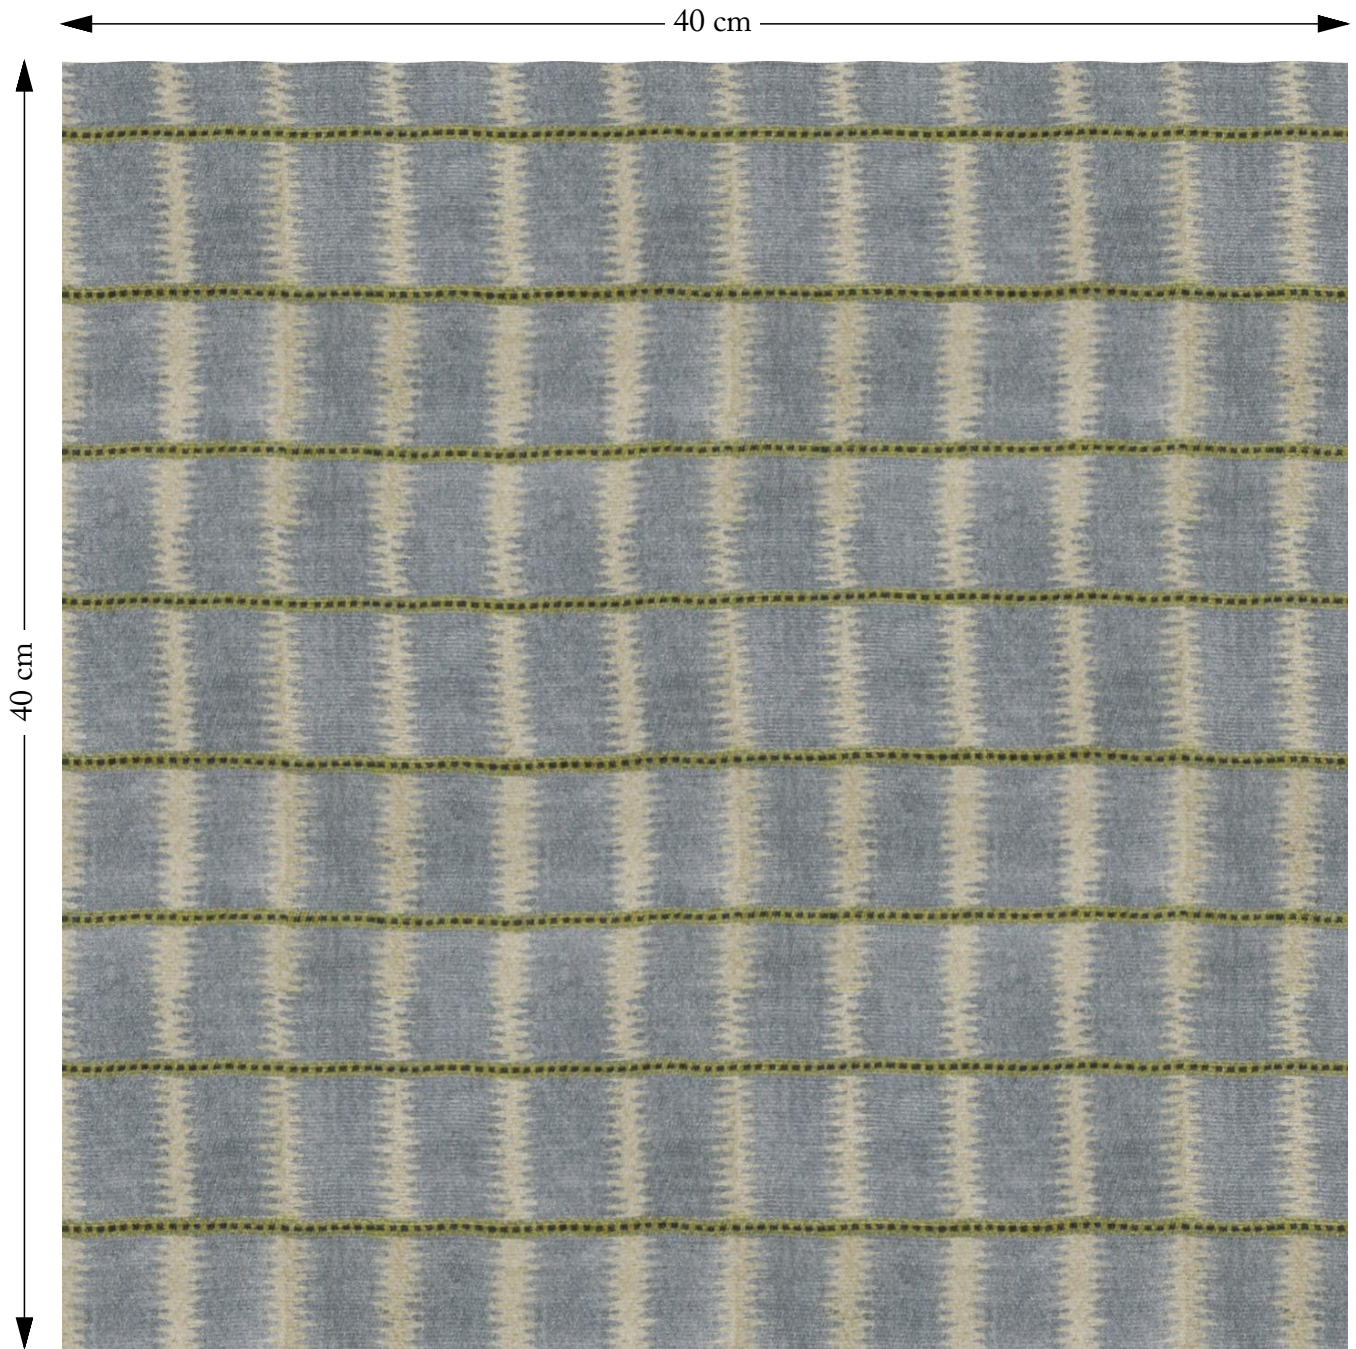

# SOFAS & STUFF

The amount of fabric shown above is indicated by the dimension.

V&A Threads of India Opulent Velvets Ikat Mirage Powder Blue

Composition: 100% Polyester  
Repeat: Horizontal 3.5cm Vertical 5.0cm  
Martindale: 40000  
Care: Professional Clean Only