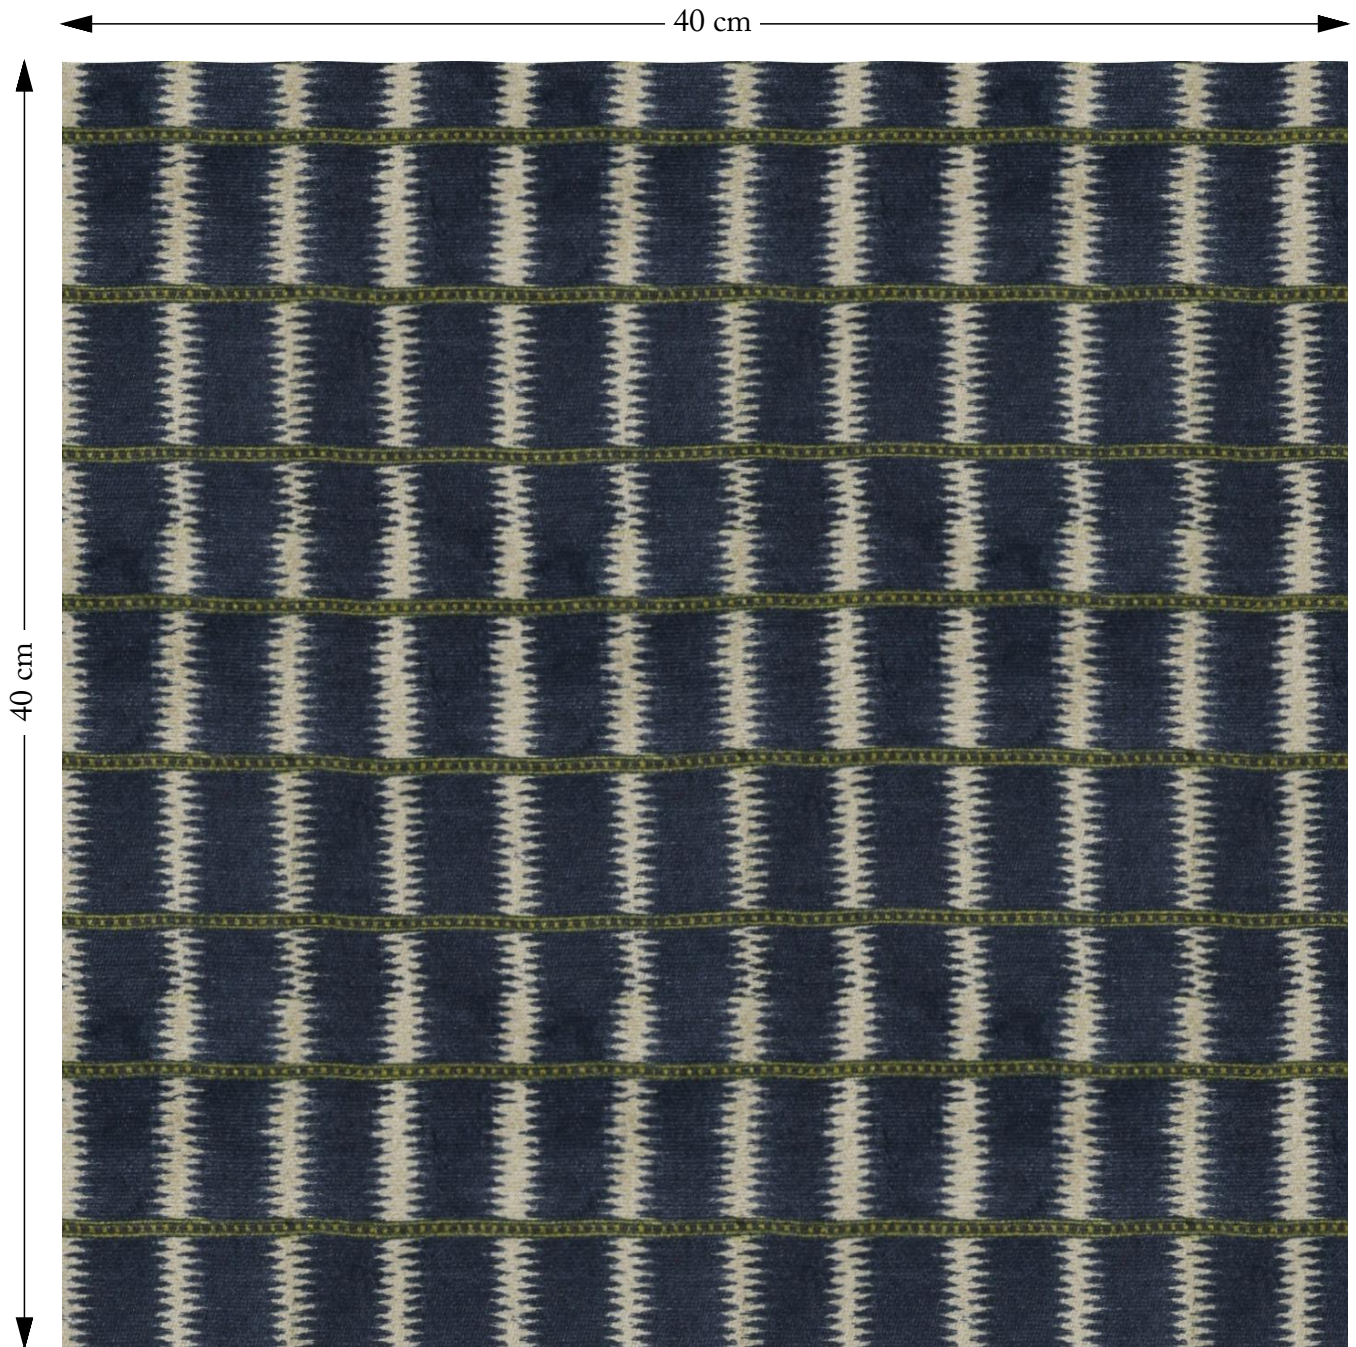

SOFAS & STUFF

The amount of fabric shown above is indicated by the dimension.

V&A Threads of India Opulent Velvets Ikat Mirage Sapphire

Composition: 100% Polyester
Repeat: Horizontal 3.5cm Vertical 5.0cm
Martindale: 40000
Care: Professional Clean Only