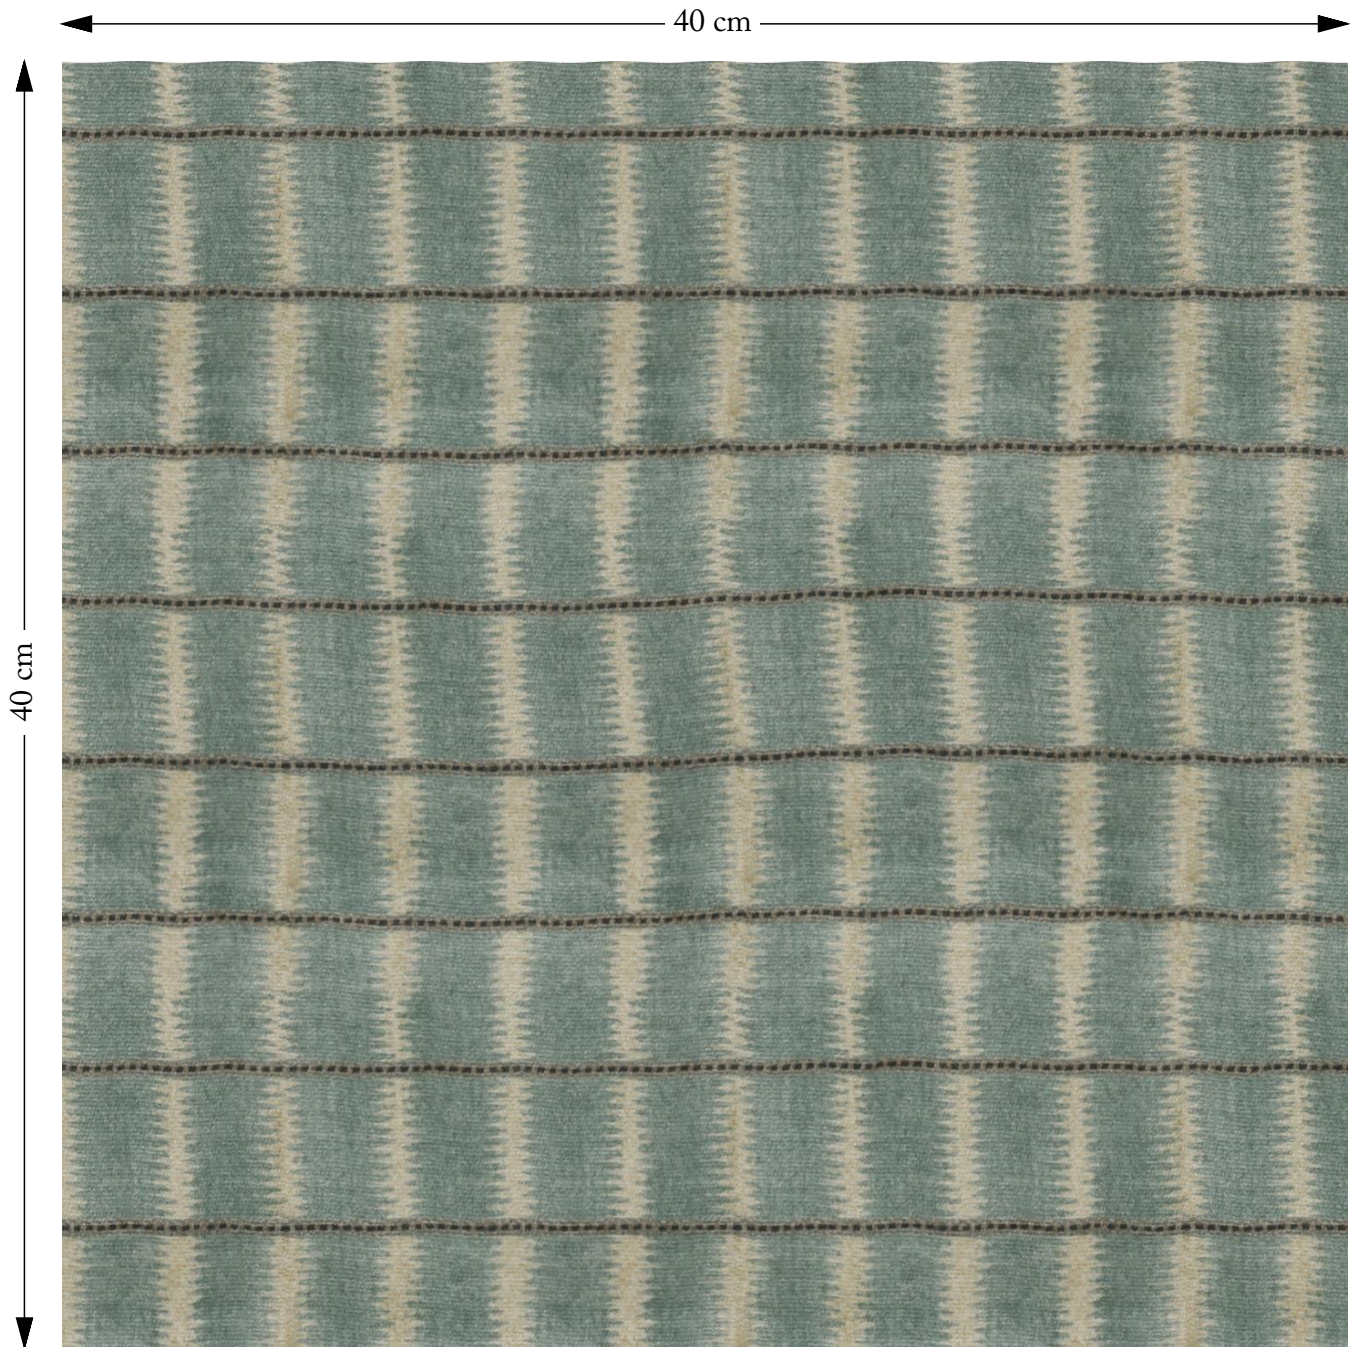

SOFAS & STUFF

The amount of fabric shown above is indicated by the dimension.

V&A Threads of India Opulent Velvets Ikat Mirage Sea Mist

Composition: 100% Polyester
Repeat: Horizontal 3.5cm Vertical 5.0cm
Martindale: 40000
Care: Professional Clean Only