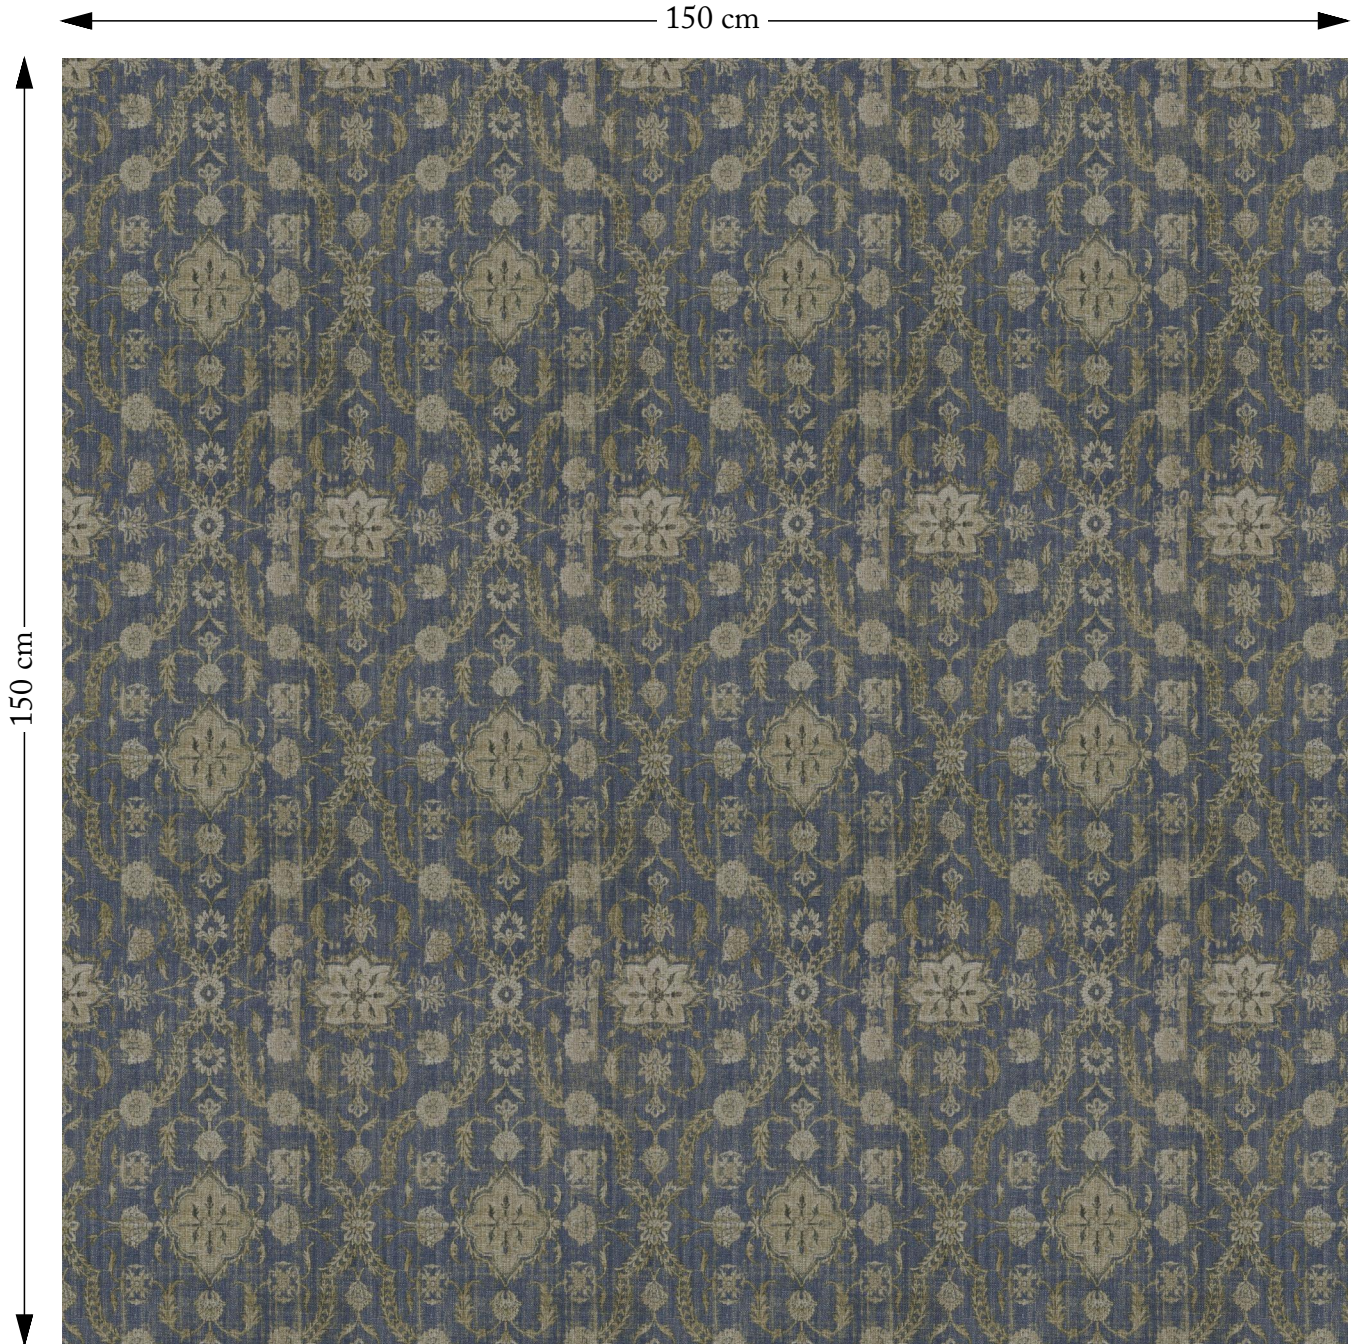

SOFAS & STUFF

The amount of fabric shown above is indicated by the dimension.

V&A Threads of India Regal Arabesque Denim

Composition: 67% Viscose 33% Linen

Repeat: Horizontal 138.0cm Vertical 111.0cm

Martindale: 35000