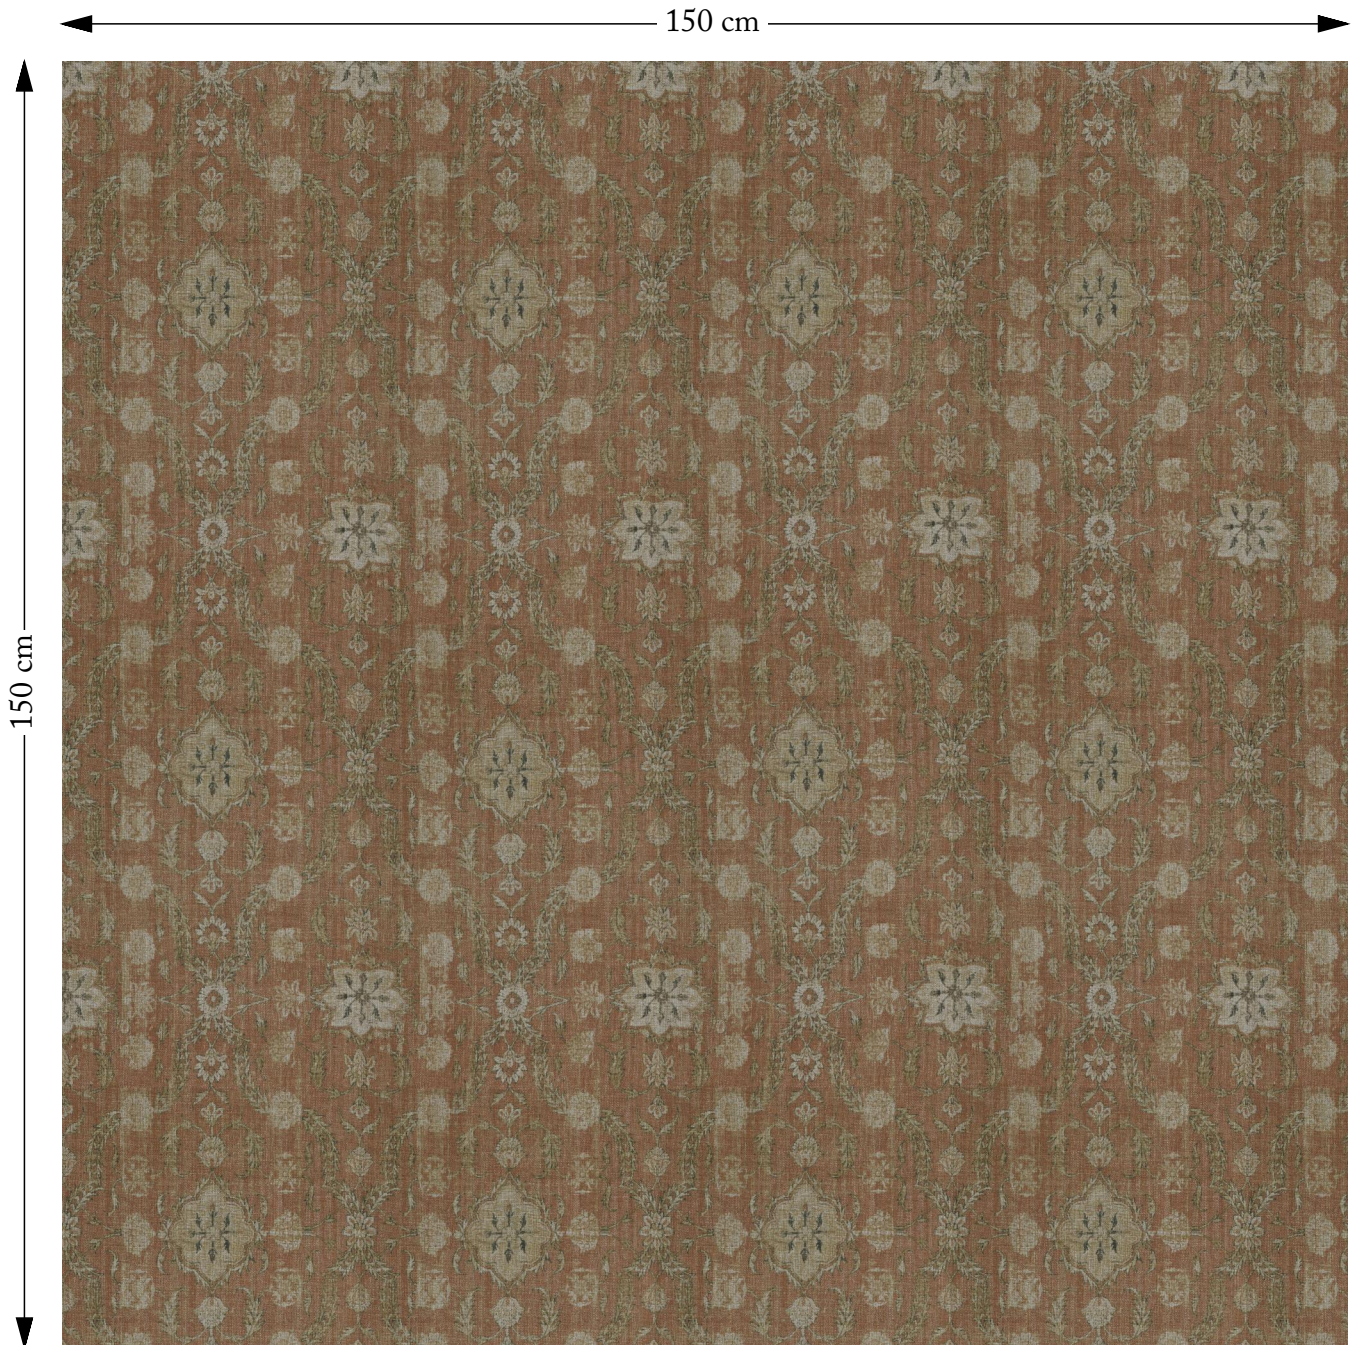

SOFAS & STUFF

The amount of fabric shown above is indicated by the dimension.

V&A Threads of India Regal Arabesque Flame

Composition: 67% Viscose 33% Linen
Repeat: Horizontal 138.0cm Vertical 111.0cm
Martindale: 35000
Care: Professional Clean Only