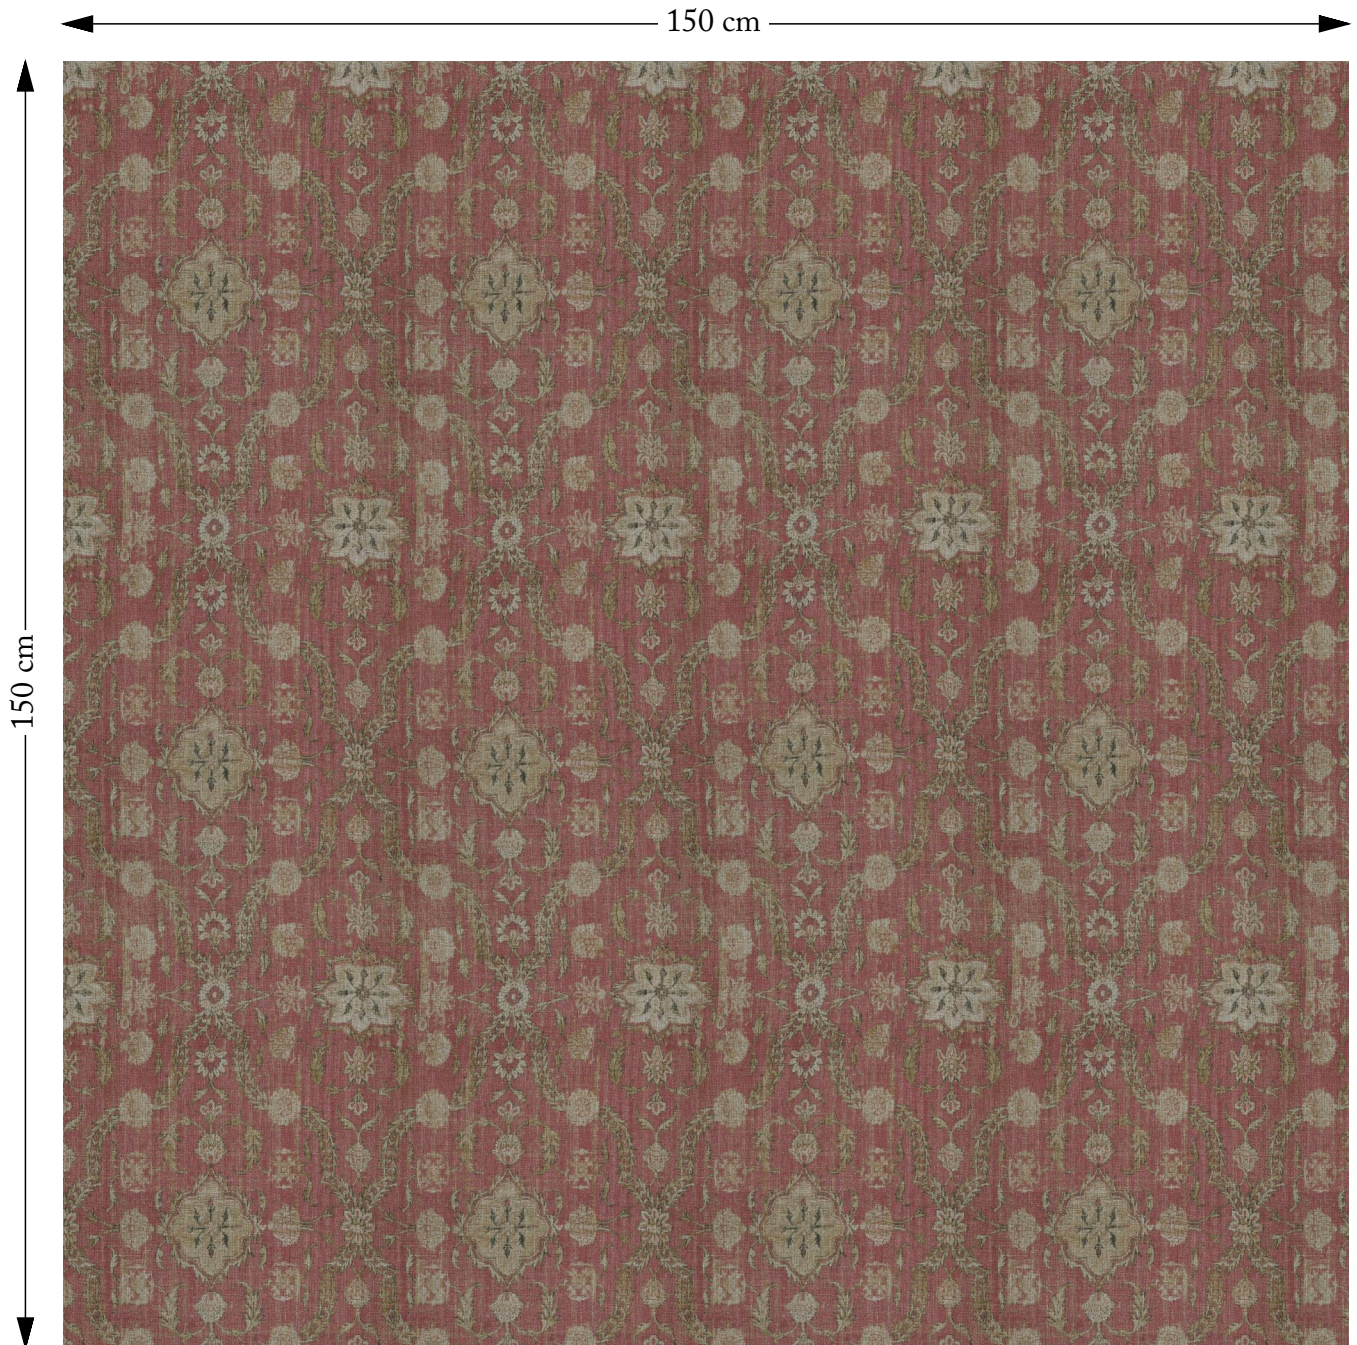

SOFAS & STUFF

The amount of fabric shown above is indicated by the dimension.

V&A Threads of India Regal Arabesque Rose

Composition: 67% Viscose 33% Linen
Repeat: Horizontal 138.0cm Vertical 111.0cm
Martindale: 35000
Care: Professional Clean Only