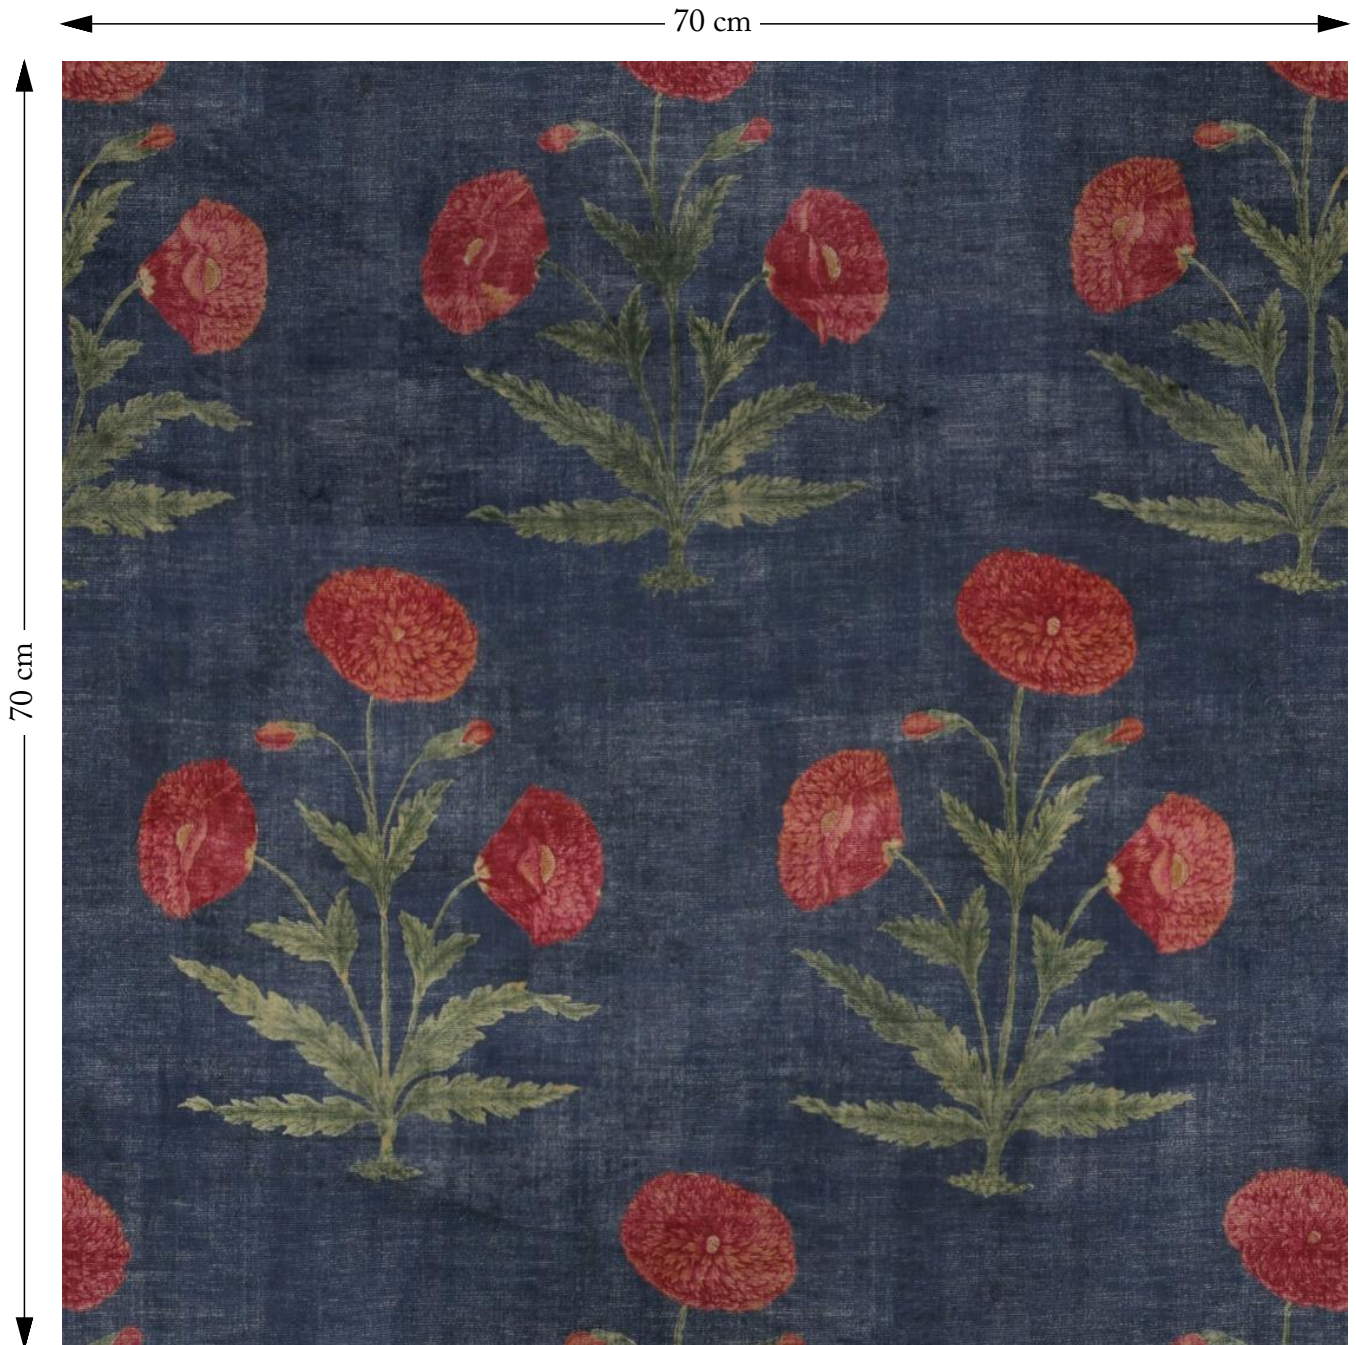

# SOFAS & STUFF

The amount of fabric shown above is indicated by the dimension.

## V&A Threads of India Opulent Velvets Regal Poppy Ink

Composition: 100% Polyester  
Repeat: Horizontal 68.5cm Vertical 131.5cm  
Martindale: 40000  
Care: Professional Clean Only