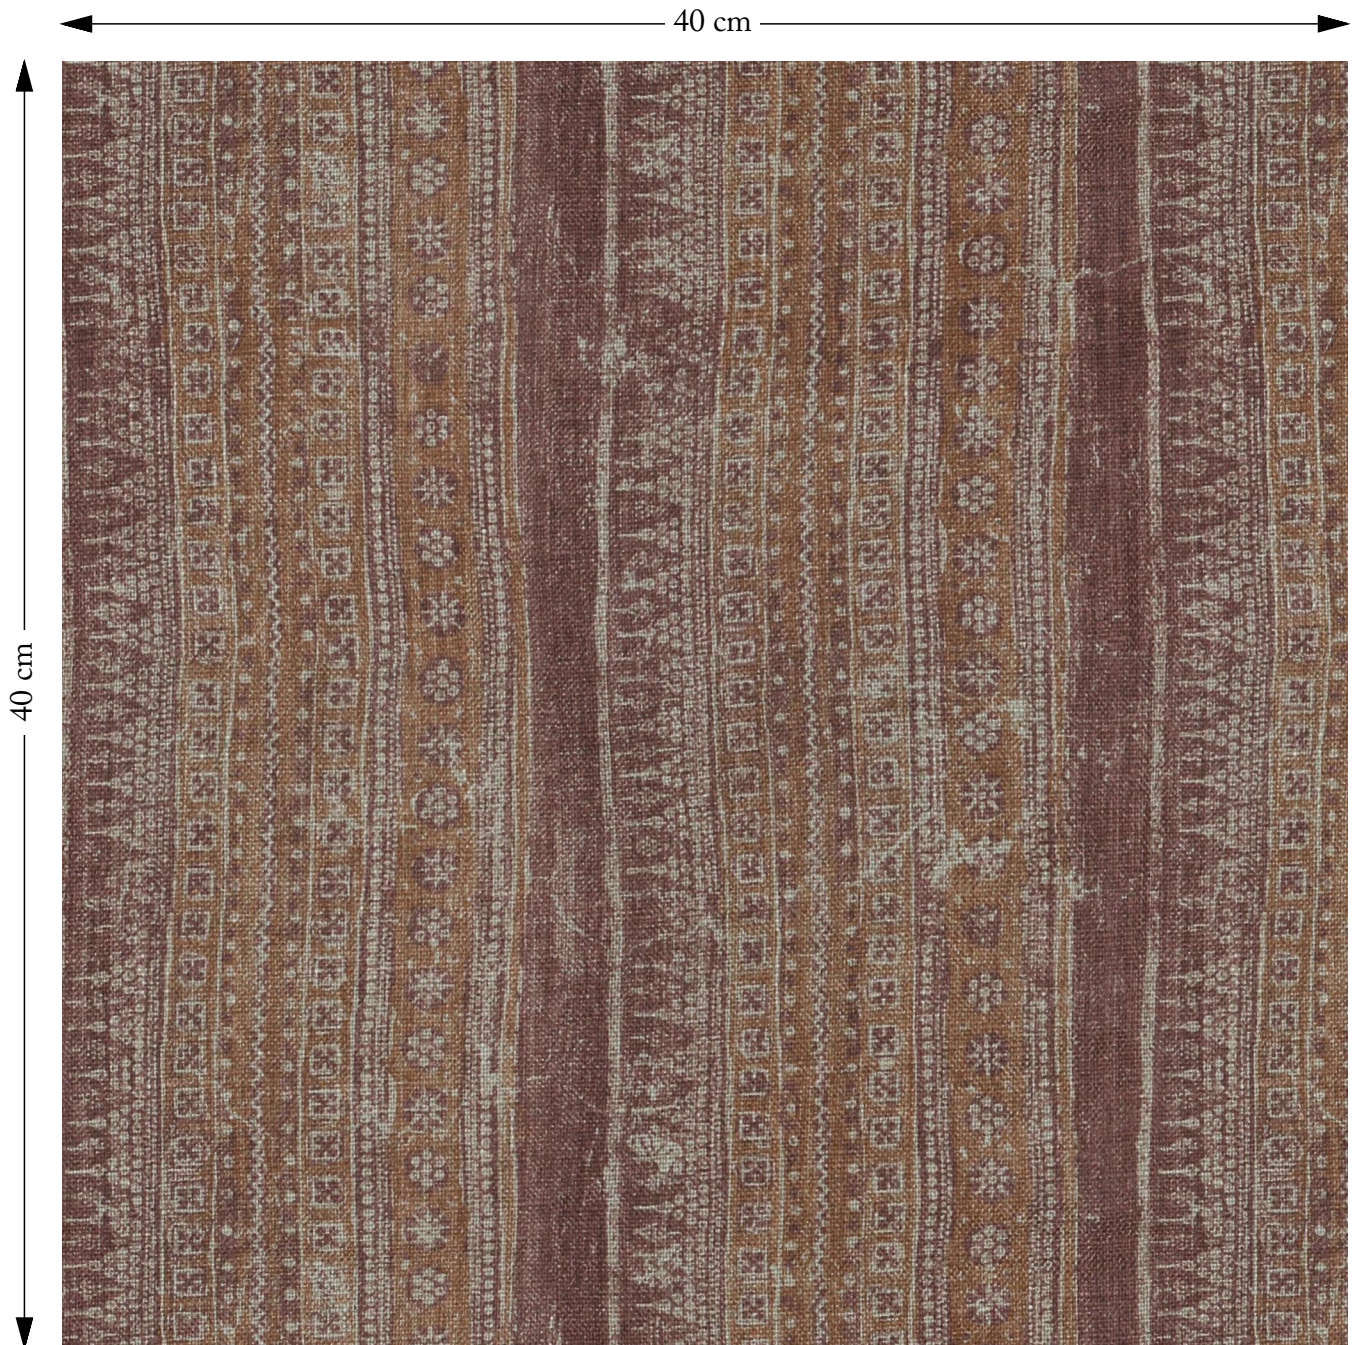

# SOFAS & STUFF

The amount of fabric shown above is indicated by the dimension.

## V&A Threads of India Sulawesi Splendour Solstice

Composition: 67% Viscose 33% Linen

Repeat: Horizontal 34.5cm Vertical 34.5cm

Martindale: 35000

Care: Professional Clean Only