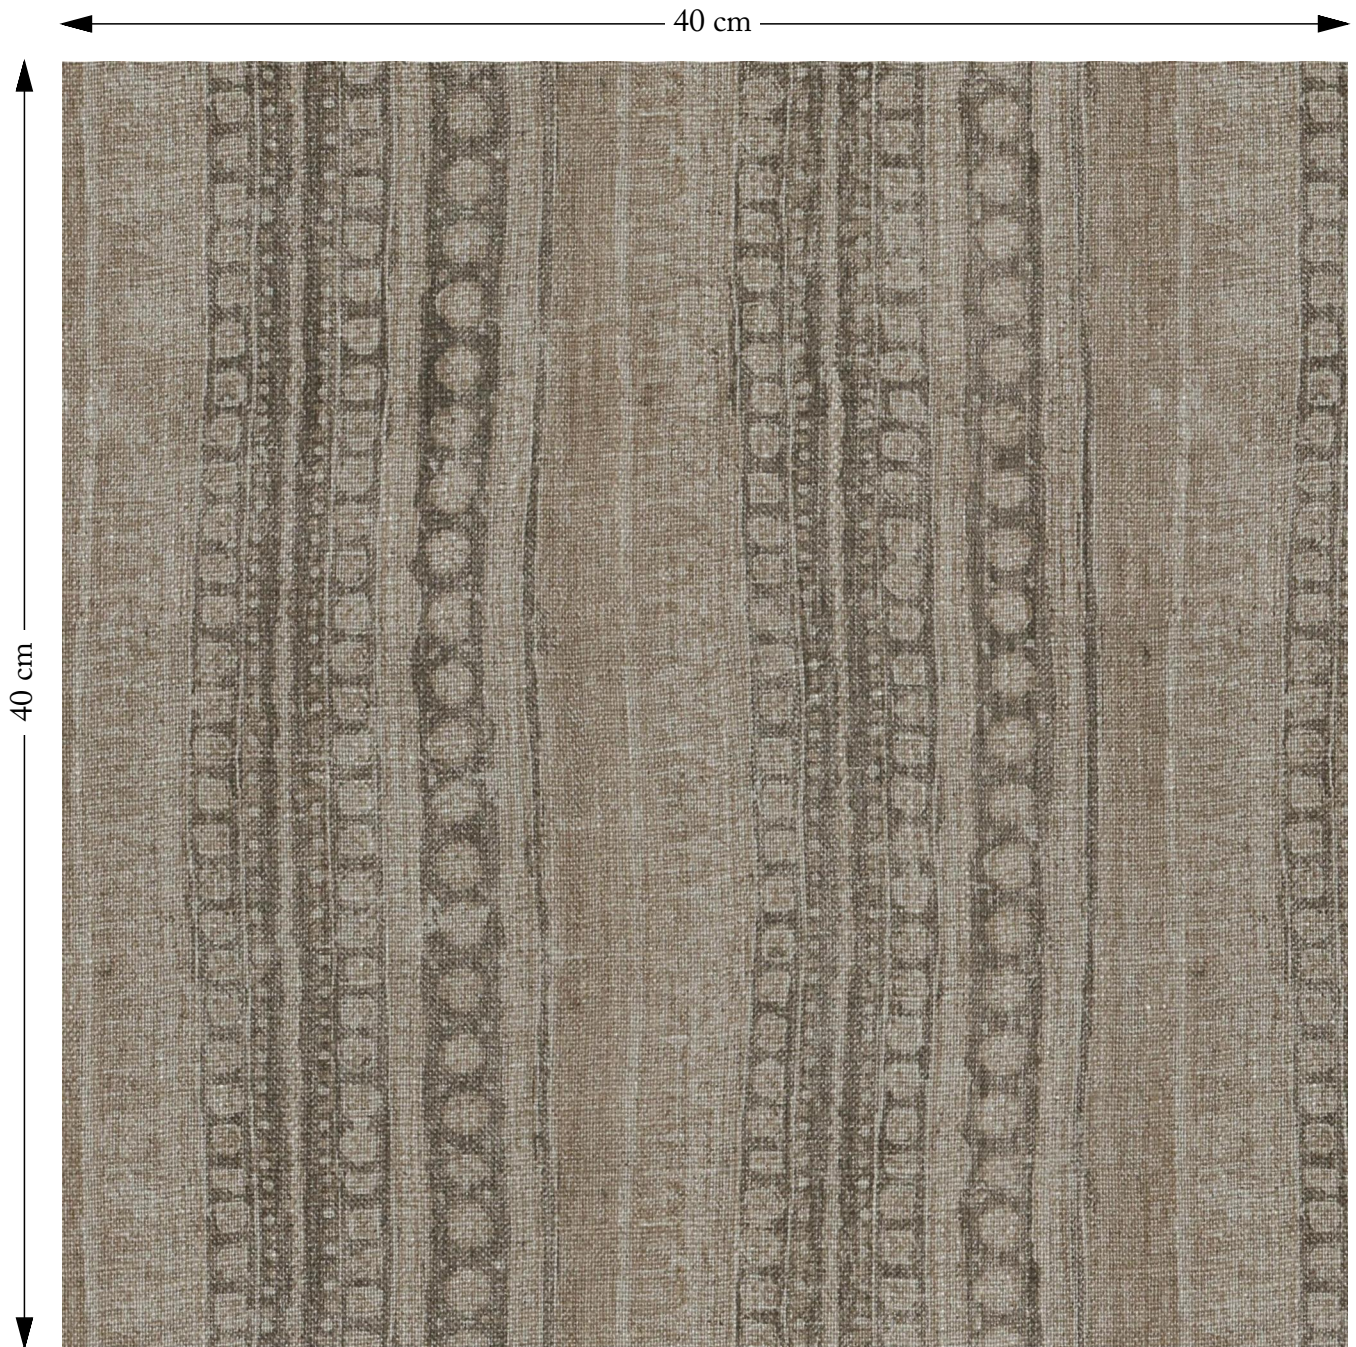

SOFAS & STUFF

The amount of fabric shown above is indicated by the dimension.

V&A Threads of India Sulawesi Splendour Sandstone

Composition: 67% Viscose 33% Linen
Repeat: Horizontal 34.5cm Vertical 34.5cm
Martindale: 35000
Care: Professional Clean Only