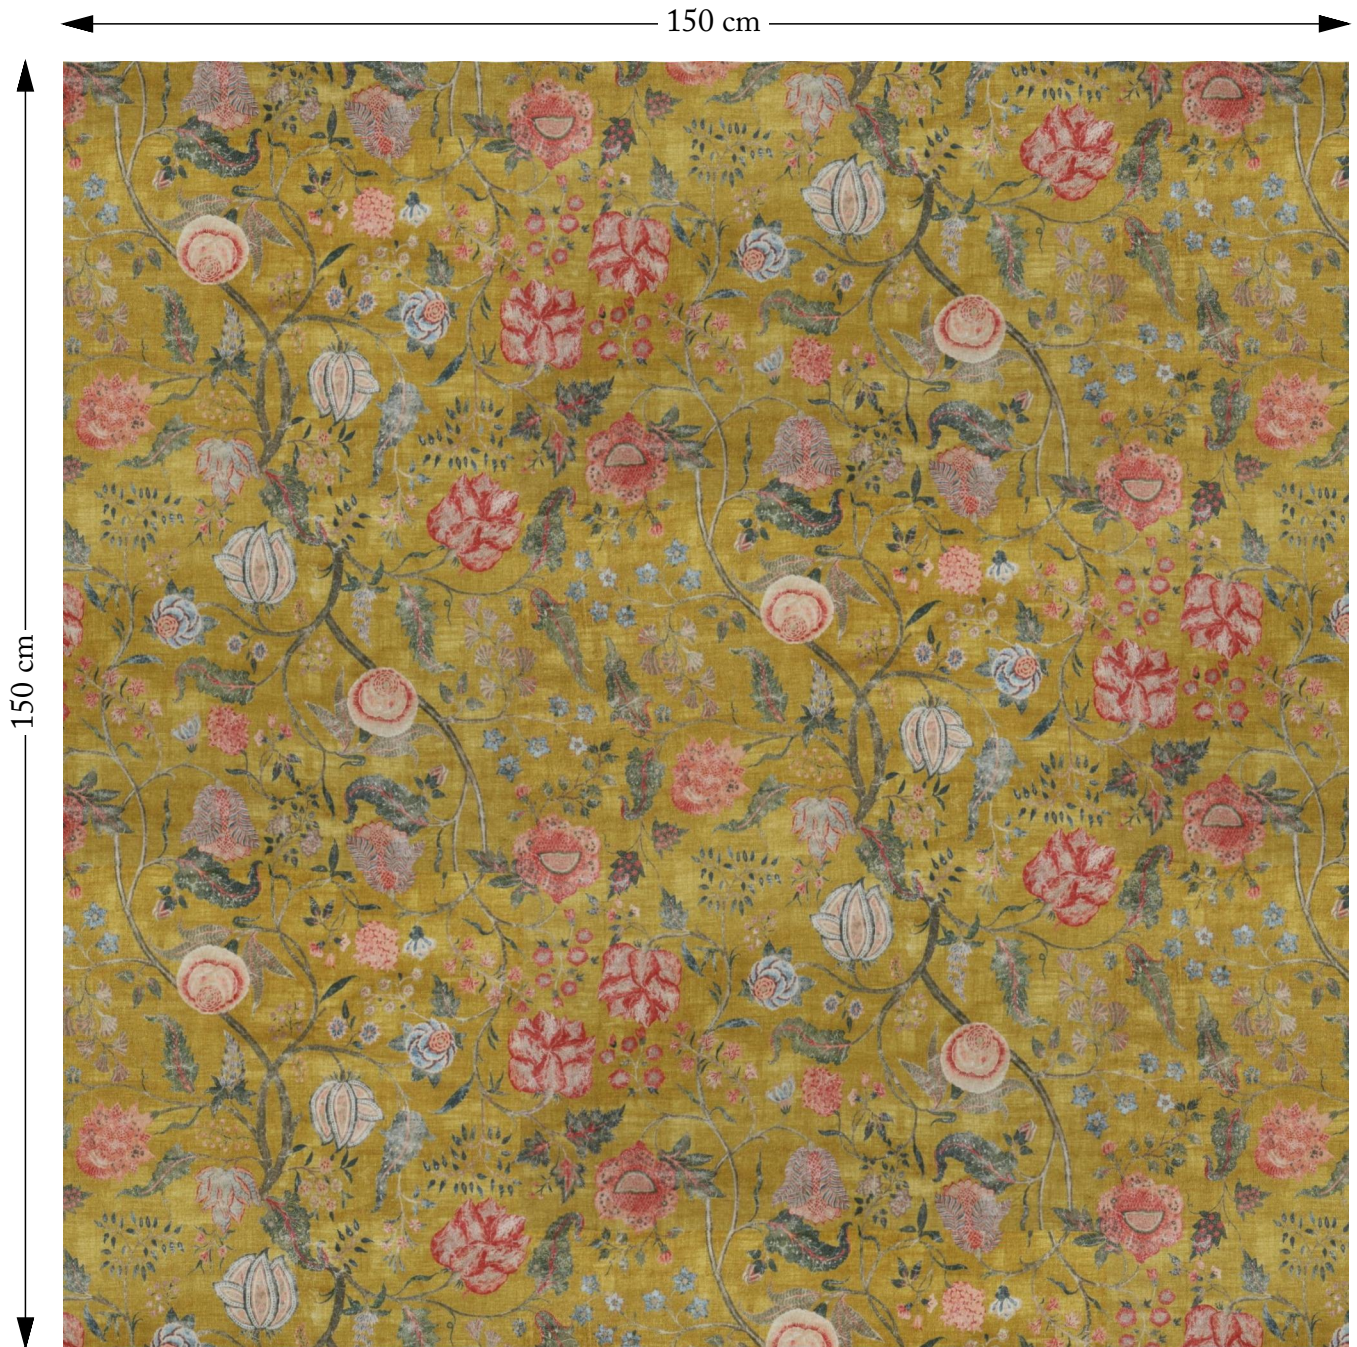

SOFAS & STUFF

The amount of fabric shown above is indicated by the dimension.

V&A Threads of India Opulent Velvets Tree of Life Gold

Composition: 100% Polyester

Repeat: Horizontal 137.5cm Vertical 85.0cm

Martindale: 40000