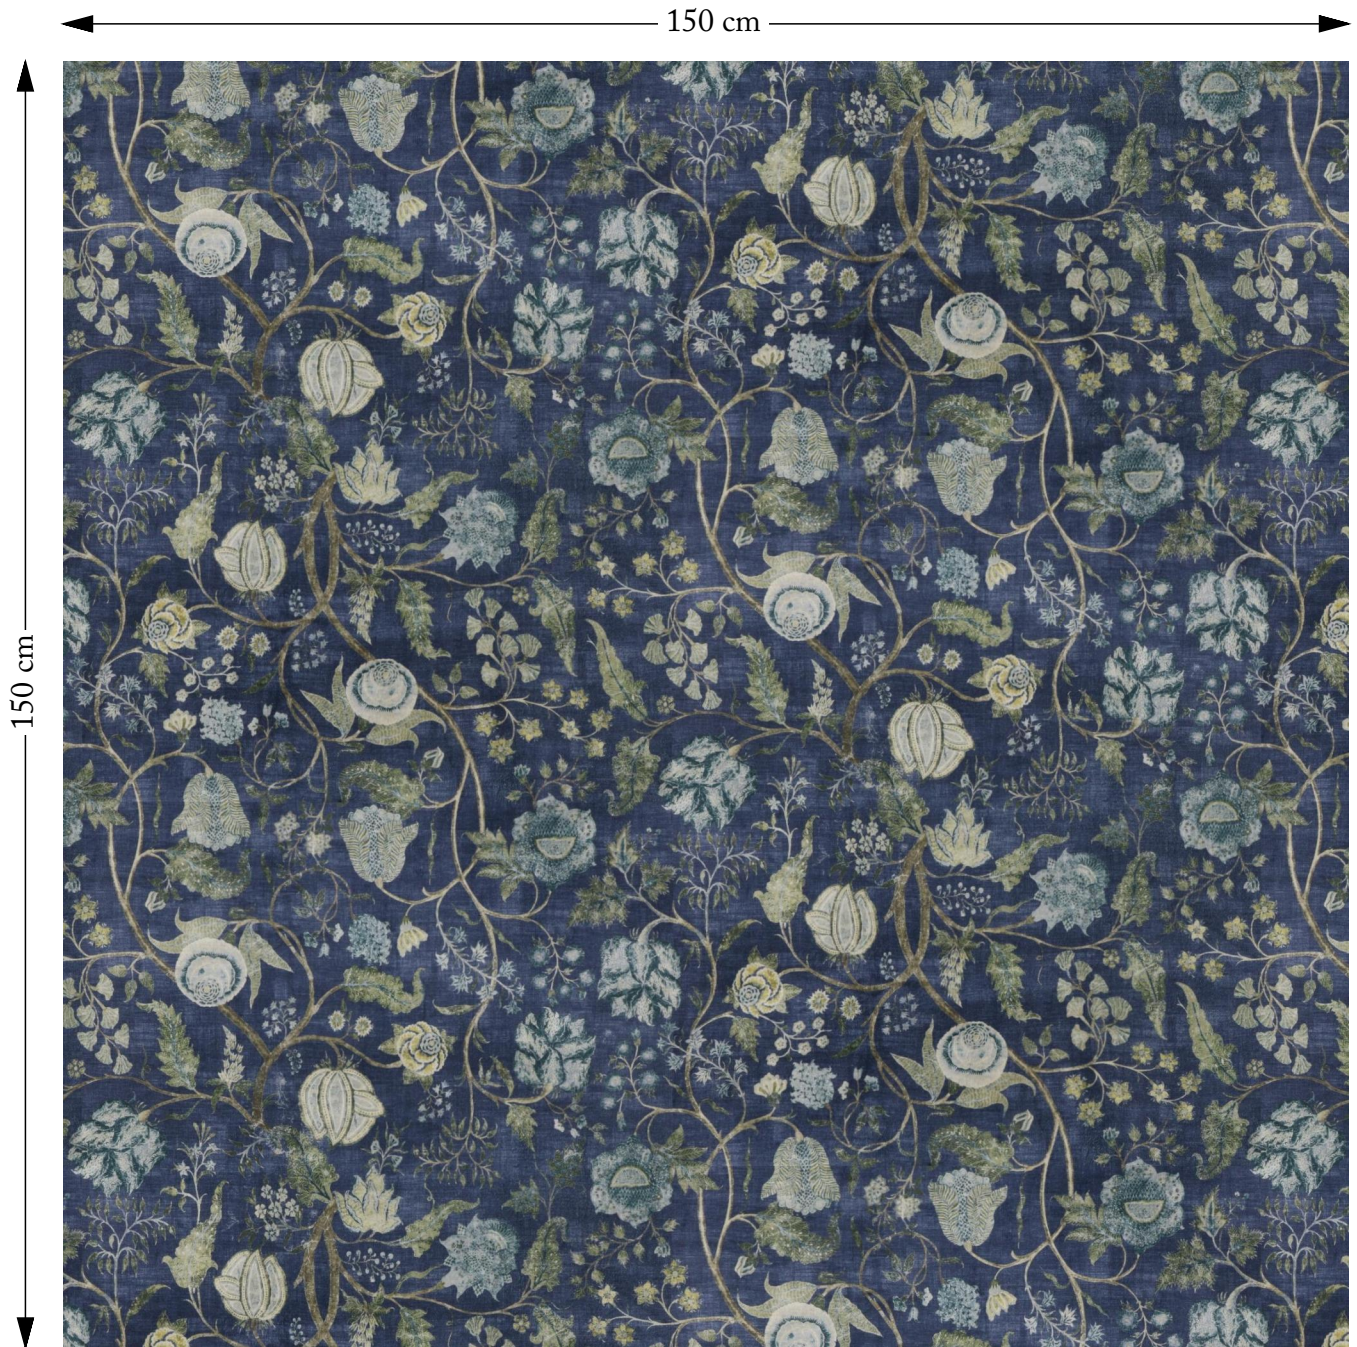

SOFAS & STUFF

The amount of fabric shown above is indicated by the dimension.

V&A Threads of India Opulent Velvets Tree of Life Ink

Composition: 100% Polyester

Repeat: Horizontal 137.5cm Vertical 85.0cm

Martindale: 40000