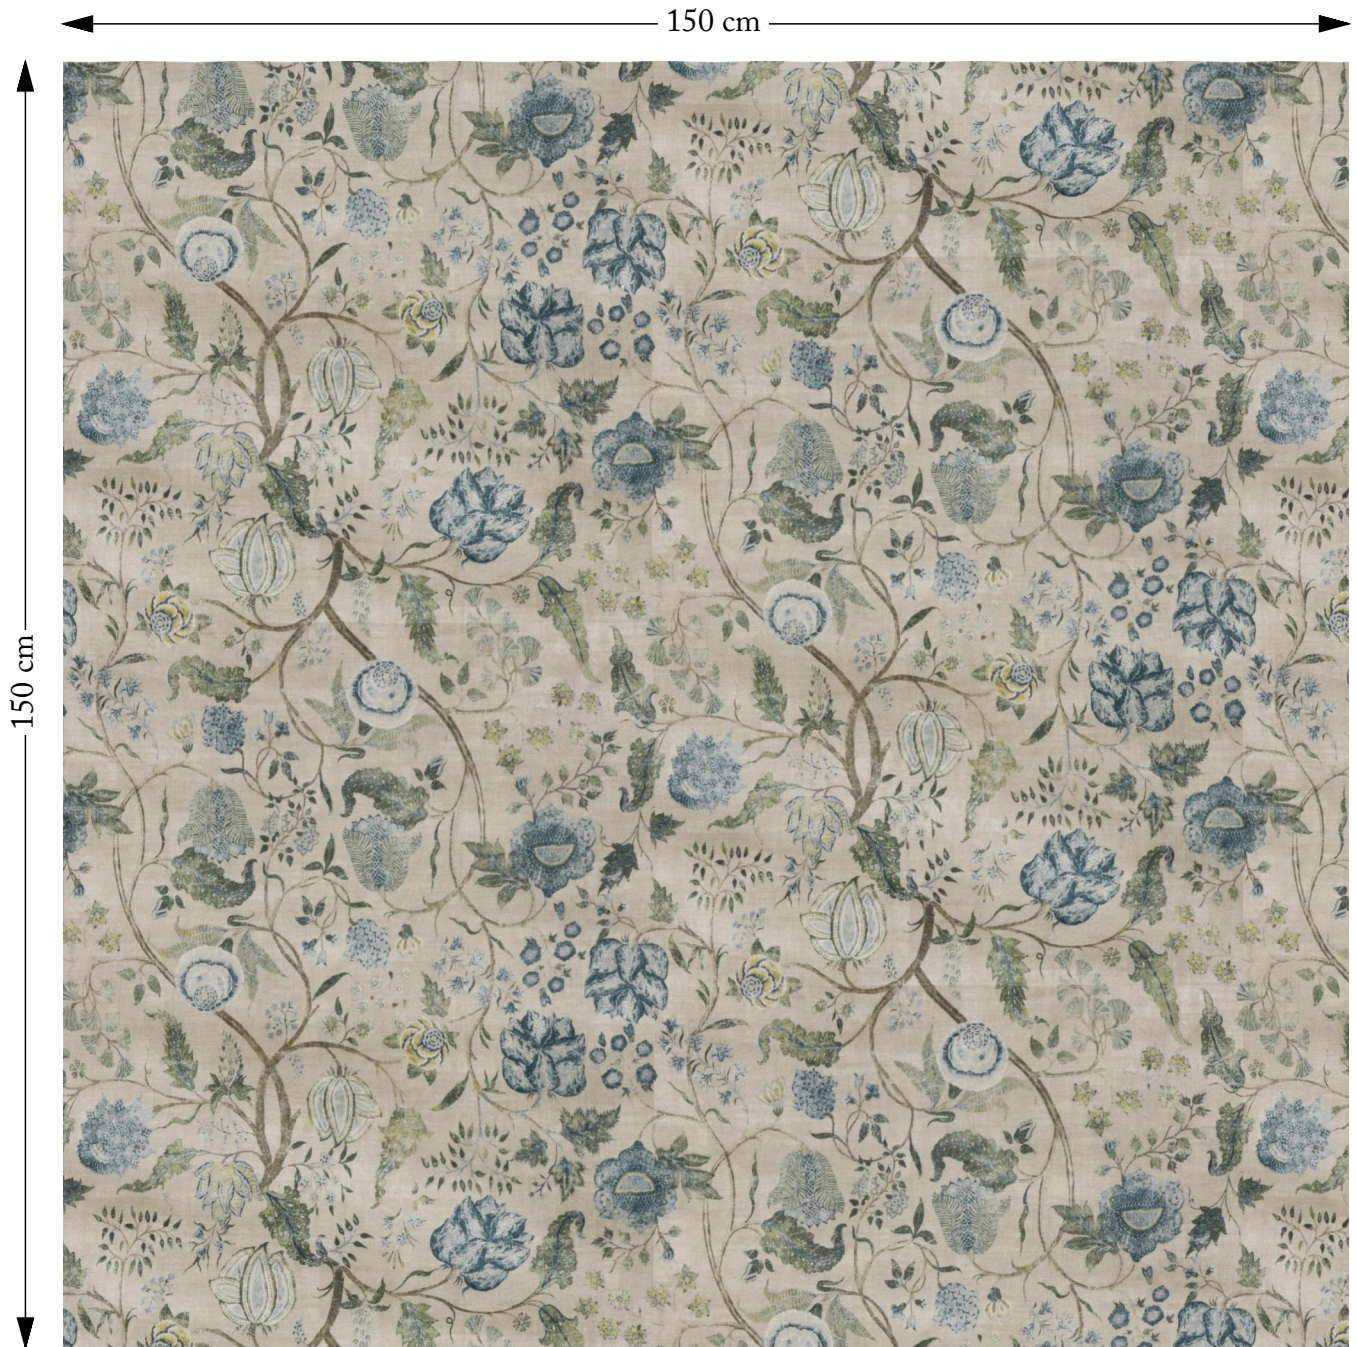

SOFAS & STUFF

The amount of fabric shown above is indicated by the dimension.

V&A Threads of India Opulent Velvets Tree of Life Powder Blue

Composition: 100% Polyester

Repeat: Horizontal 137.5cm Vertical 85.0cm