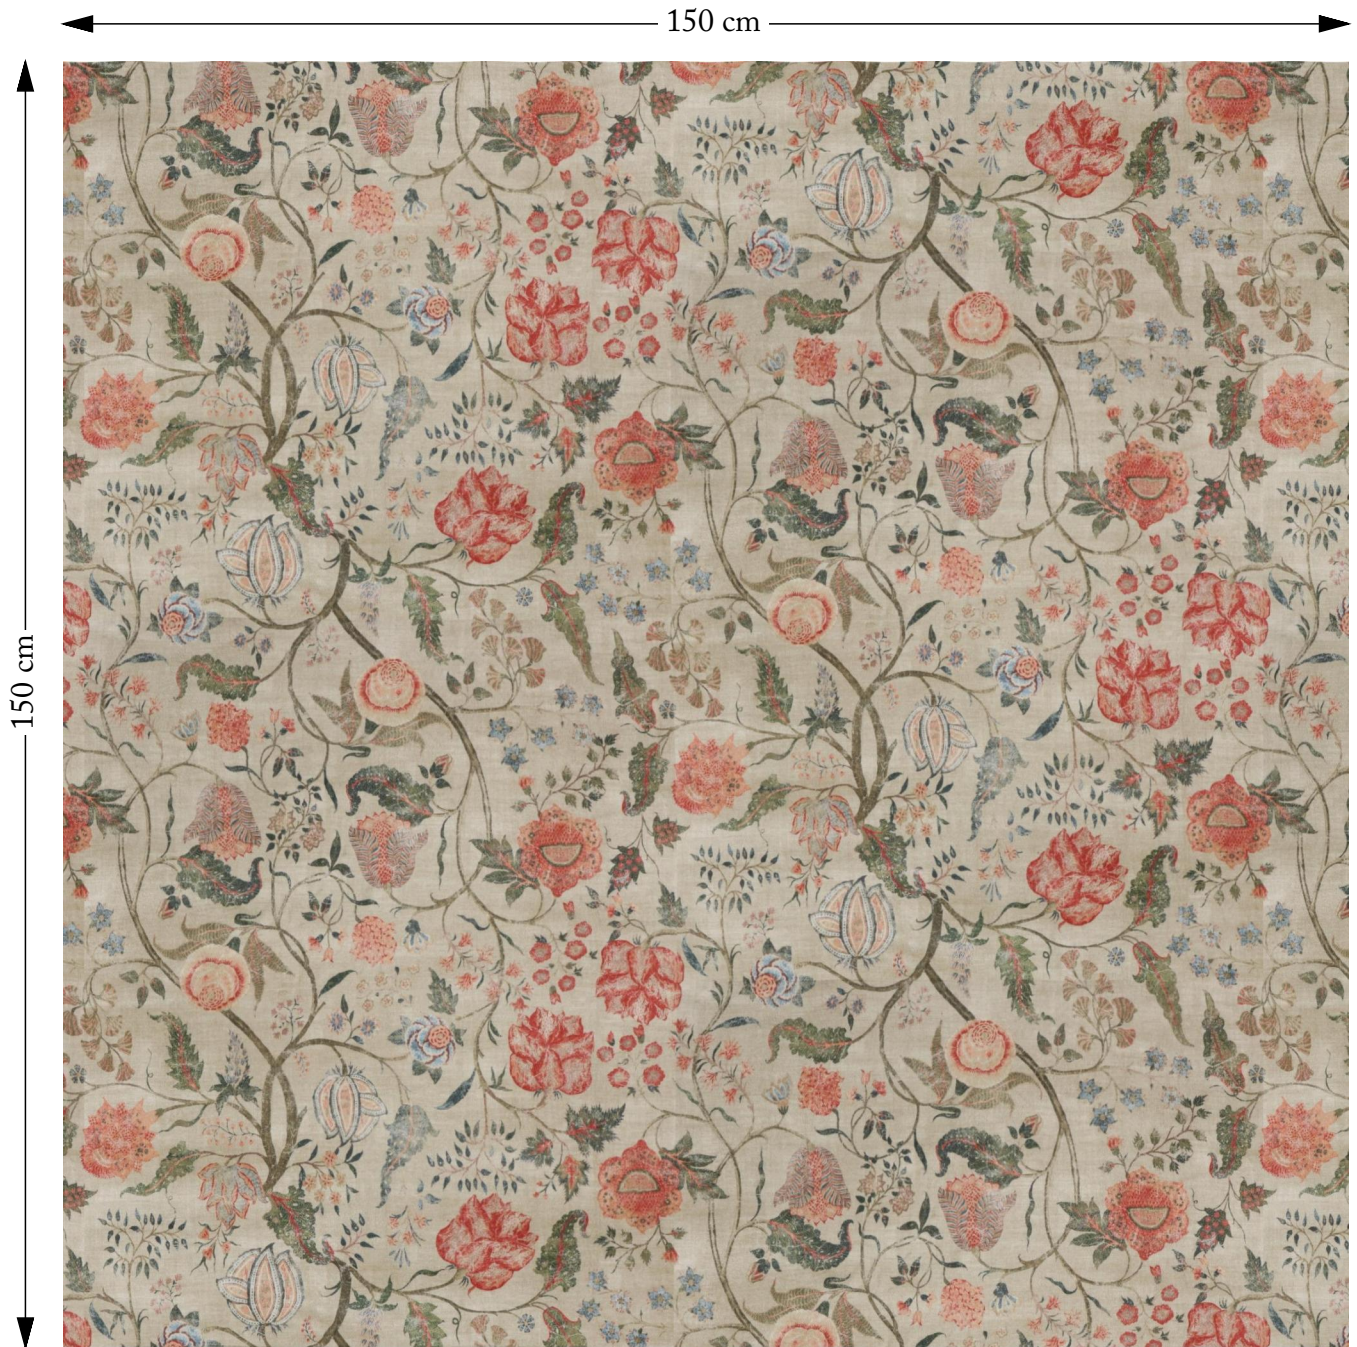

SOFAS & STUFF

The amount of fabric shown above is indicated by the dimension.

V&A Threads of India Opulent Velvets Tree of Life Rose

Composition: 100% Polyester

Repeat: Horizontal 137.5cm Vertical 85.0cm

Martindale: 40000