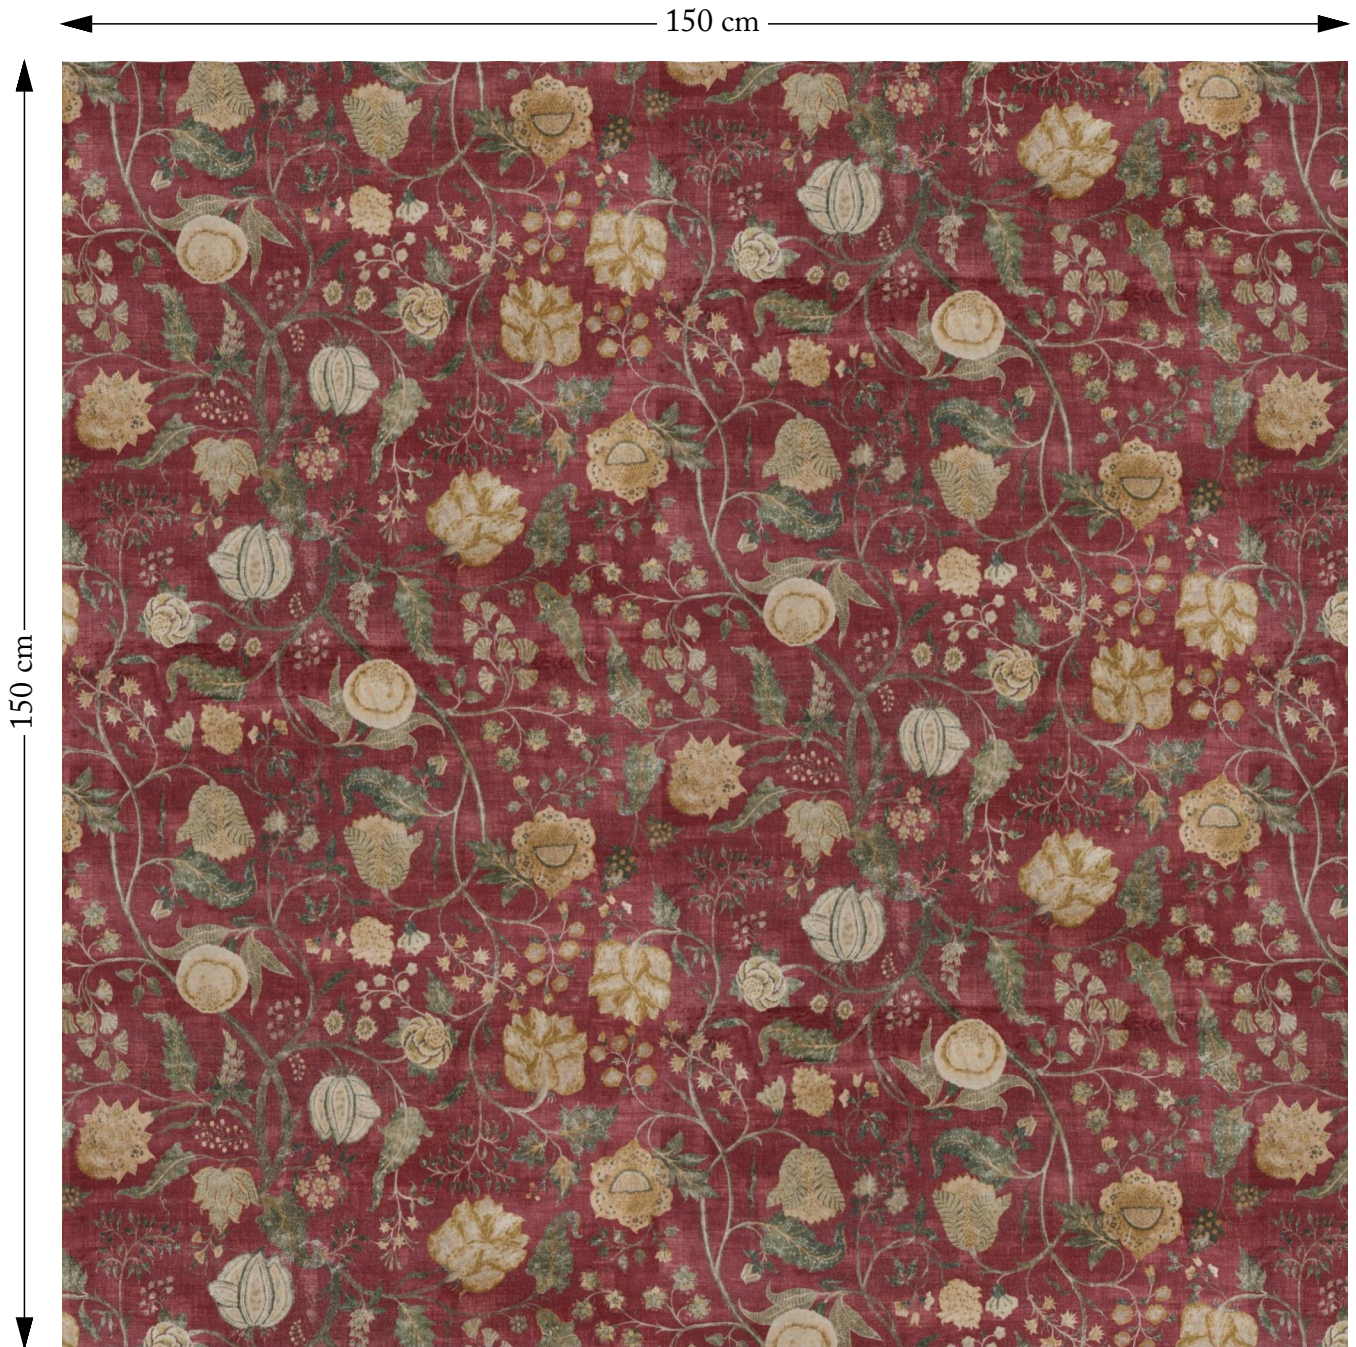

SOFAS & STUFF

The amount of fabric shown above is indicated by the dimension.

V&A Threads of India Opulent Velvets Tree of Life Rouge

Composition: 100% Polyester

Repeat: Horizontal 137.5cm Vertical 85.0cm