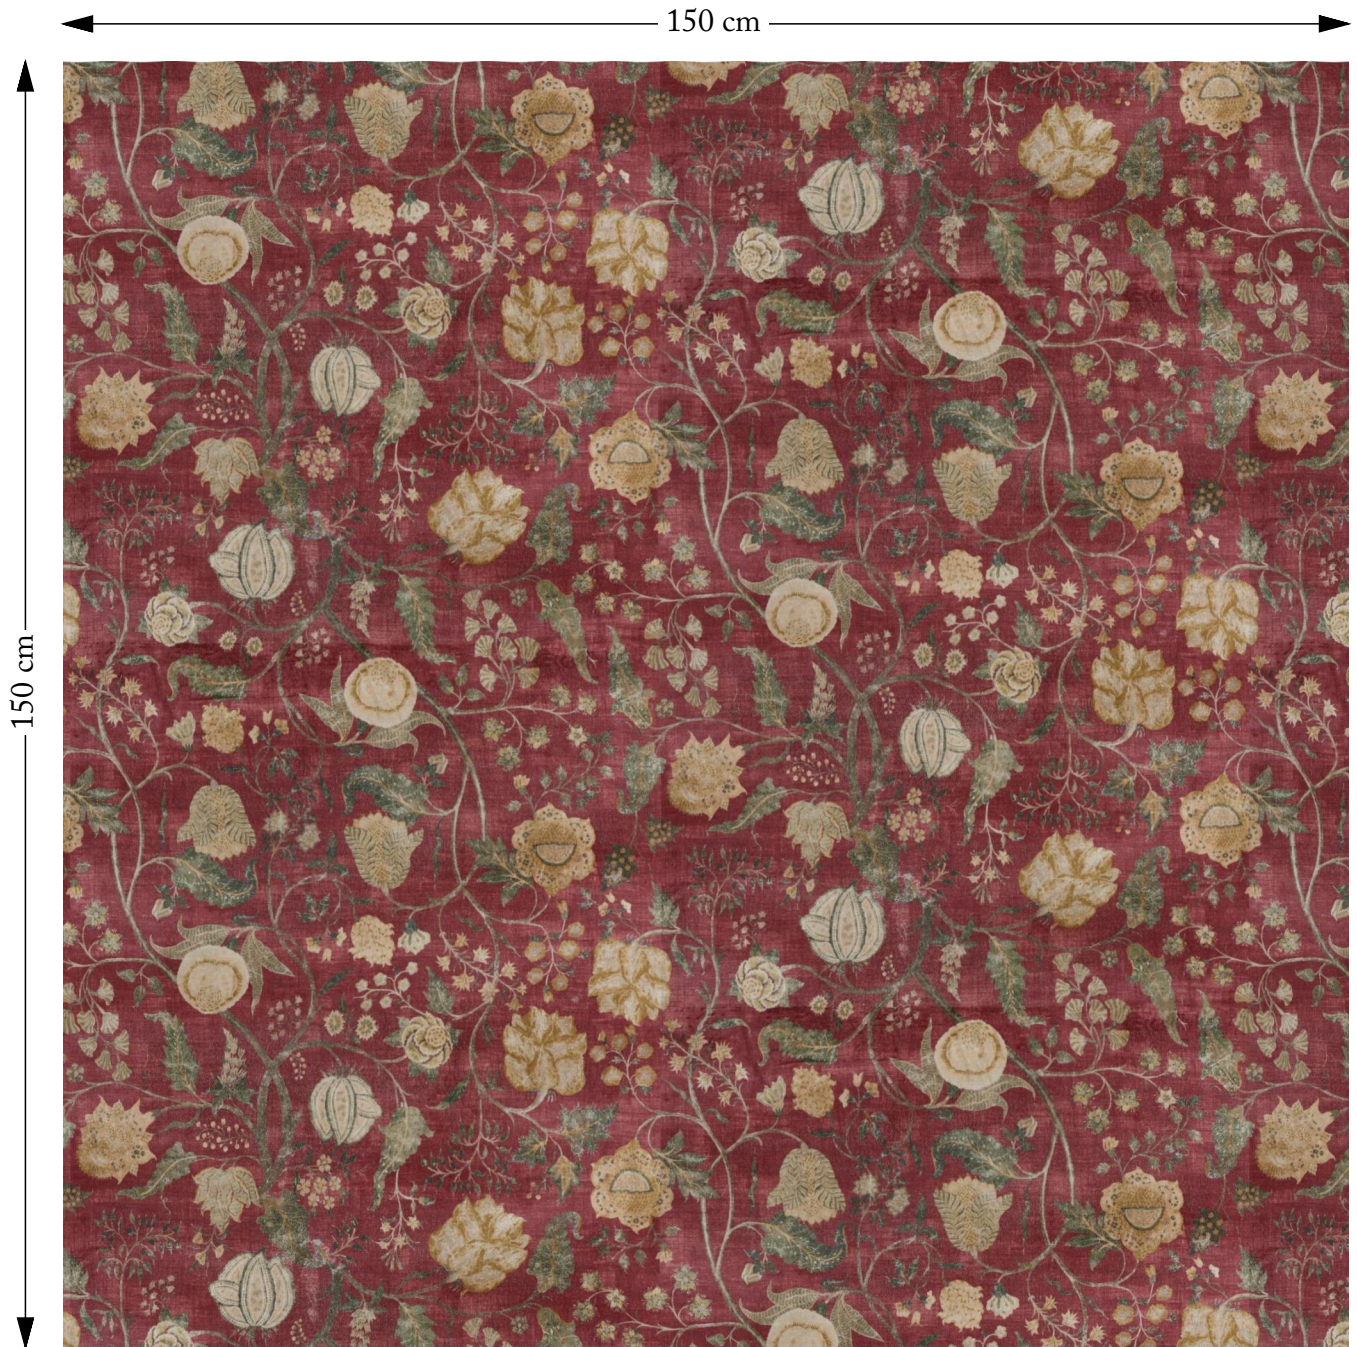

SOFAS & STUFF

The amount of fabric shown above is indicated by the dimension.

V&A Threads of India Opulent Velvets Tree of Life Rouge

Composition: 100% Polyester

Repeat: Horizontal 137.5cm Vertical 85.0cm