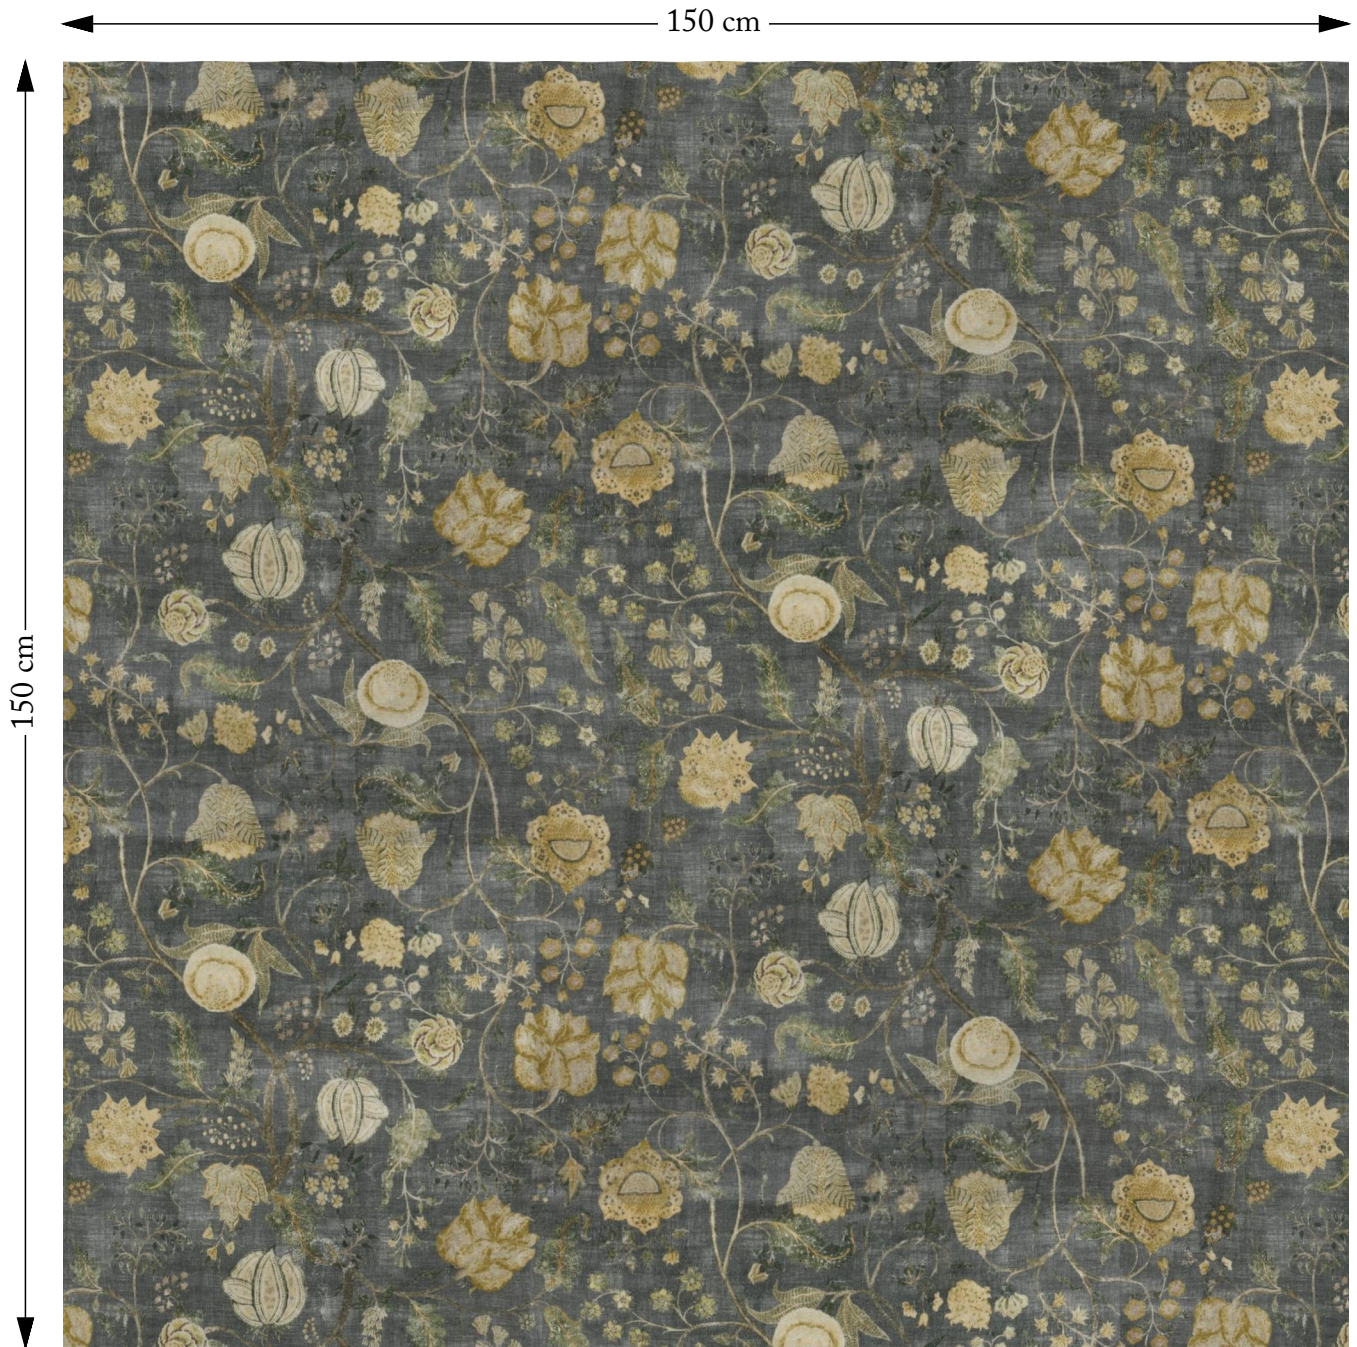

SOFAS & STUFF

The amount of fabric shown above is indicated by the dimension.

V&A Threads of India Opulent Velvets Tree of Life Slate

Composition: 100% Polyester

Repeat: Horizontal 137.5cm Vertical 85.0cm