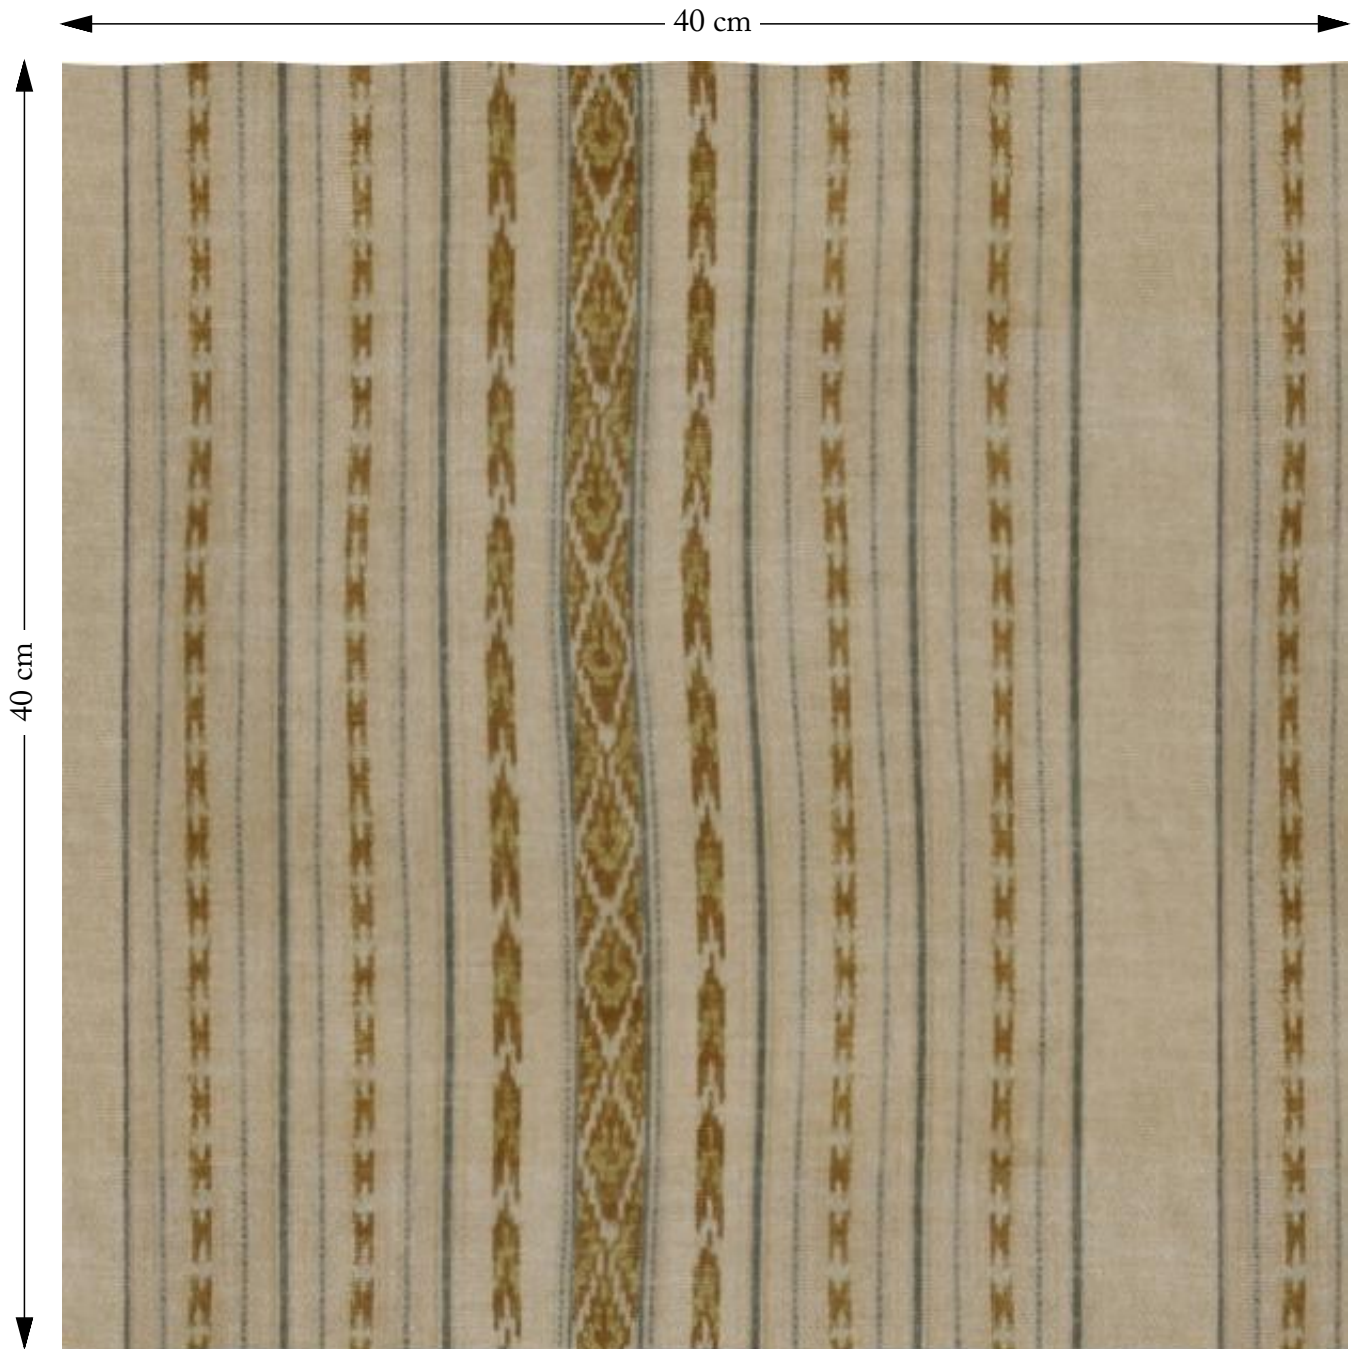

# SOFAS & STUFF

The amount of fabric shown above is indicated by the dimension.

V&A Threads of India Opulent Velvets Andhra Weave Chalk

Composition: 100% Polyester

Repeat: Horizontal 34.0cm Vertical 26.0cm