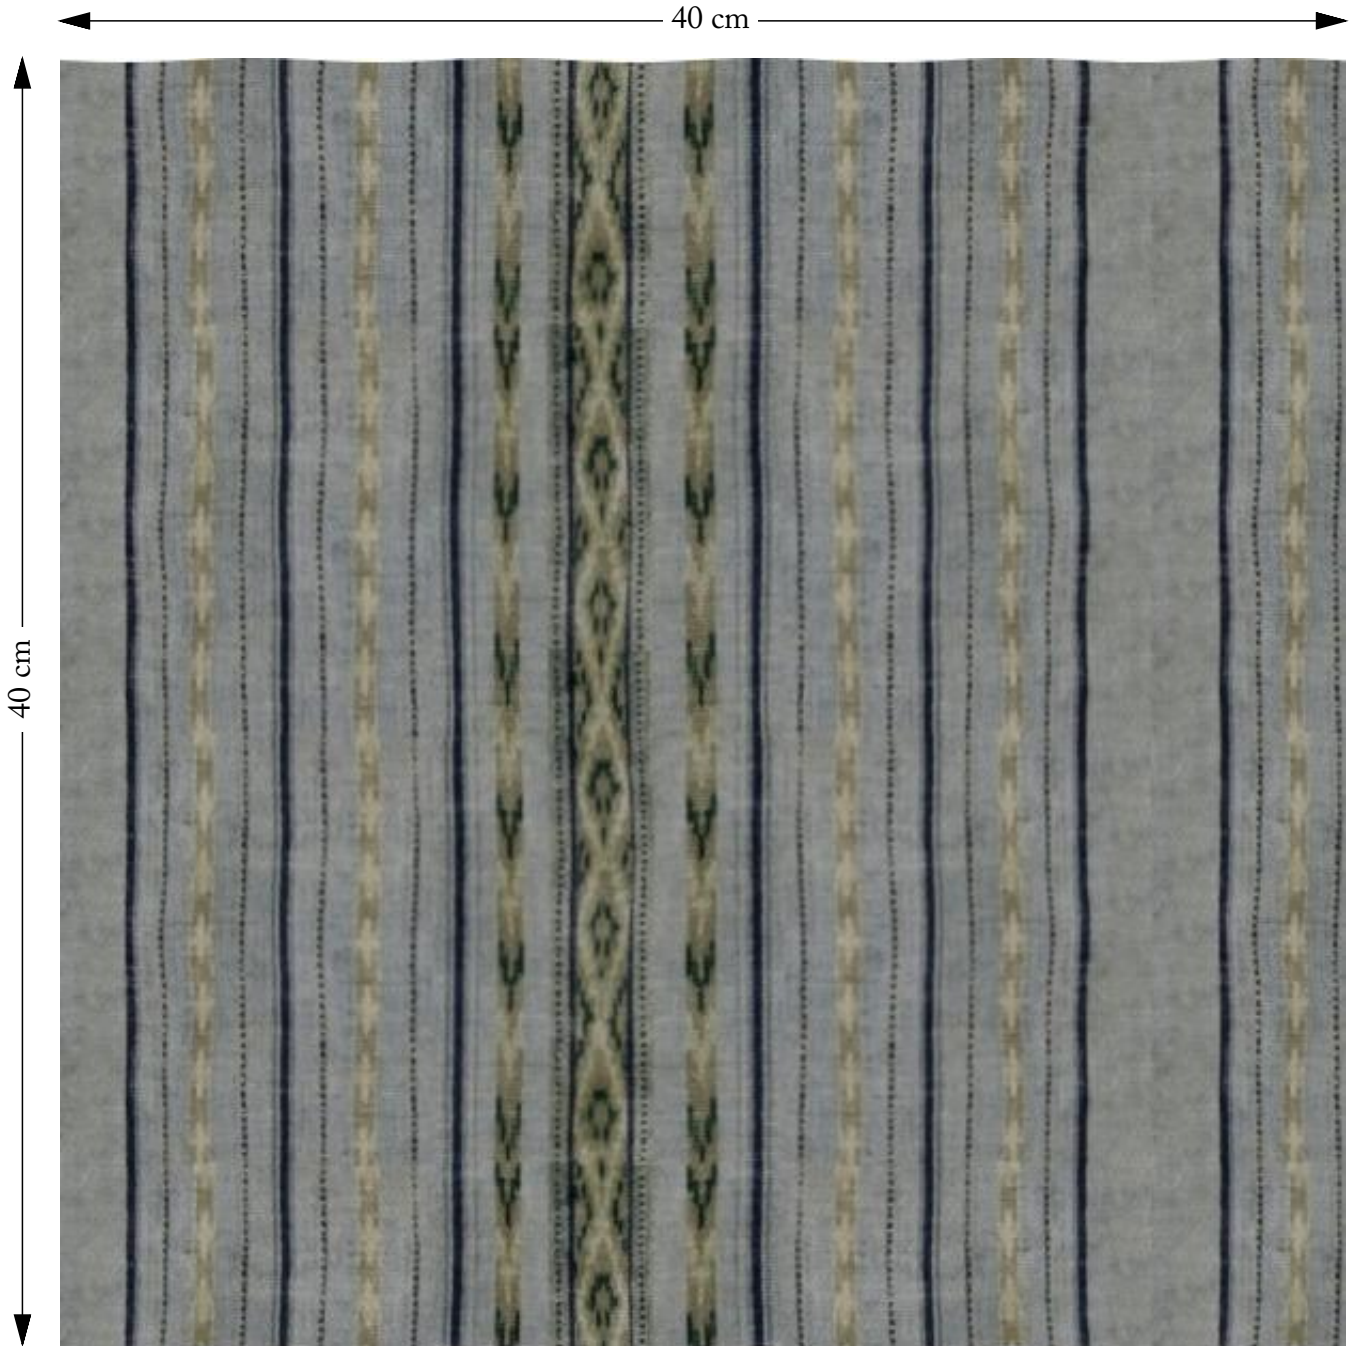

SOFAS & STUFF

The amount of fabric shown above is indicated by the dimension.

V&A Threads of India Opulent Velvets Andhra Weave Powder Blue

Composition: 100% Polyester

Repeat: Horizontal 34.0cm Vertical 26.0cm